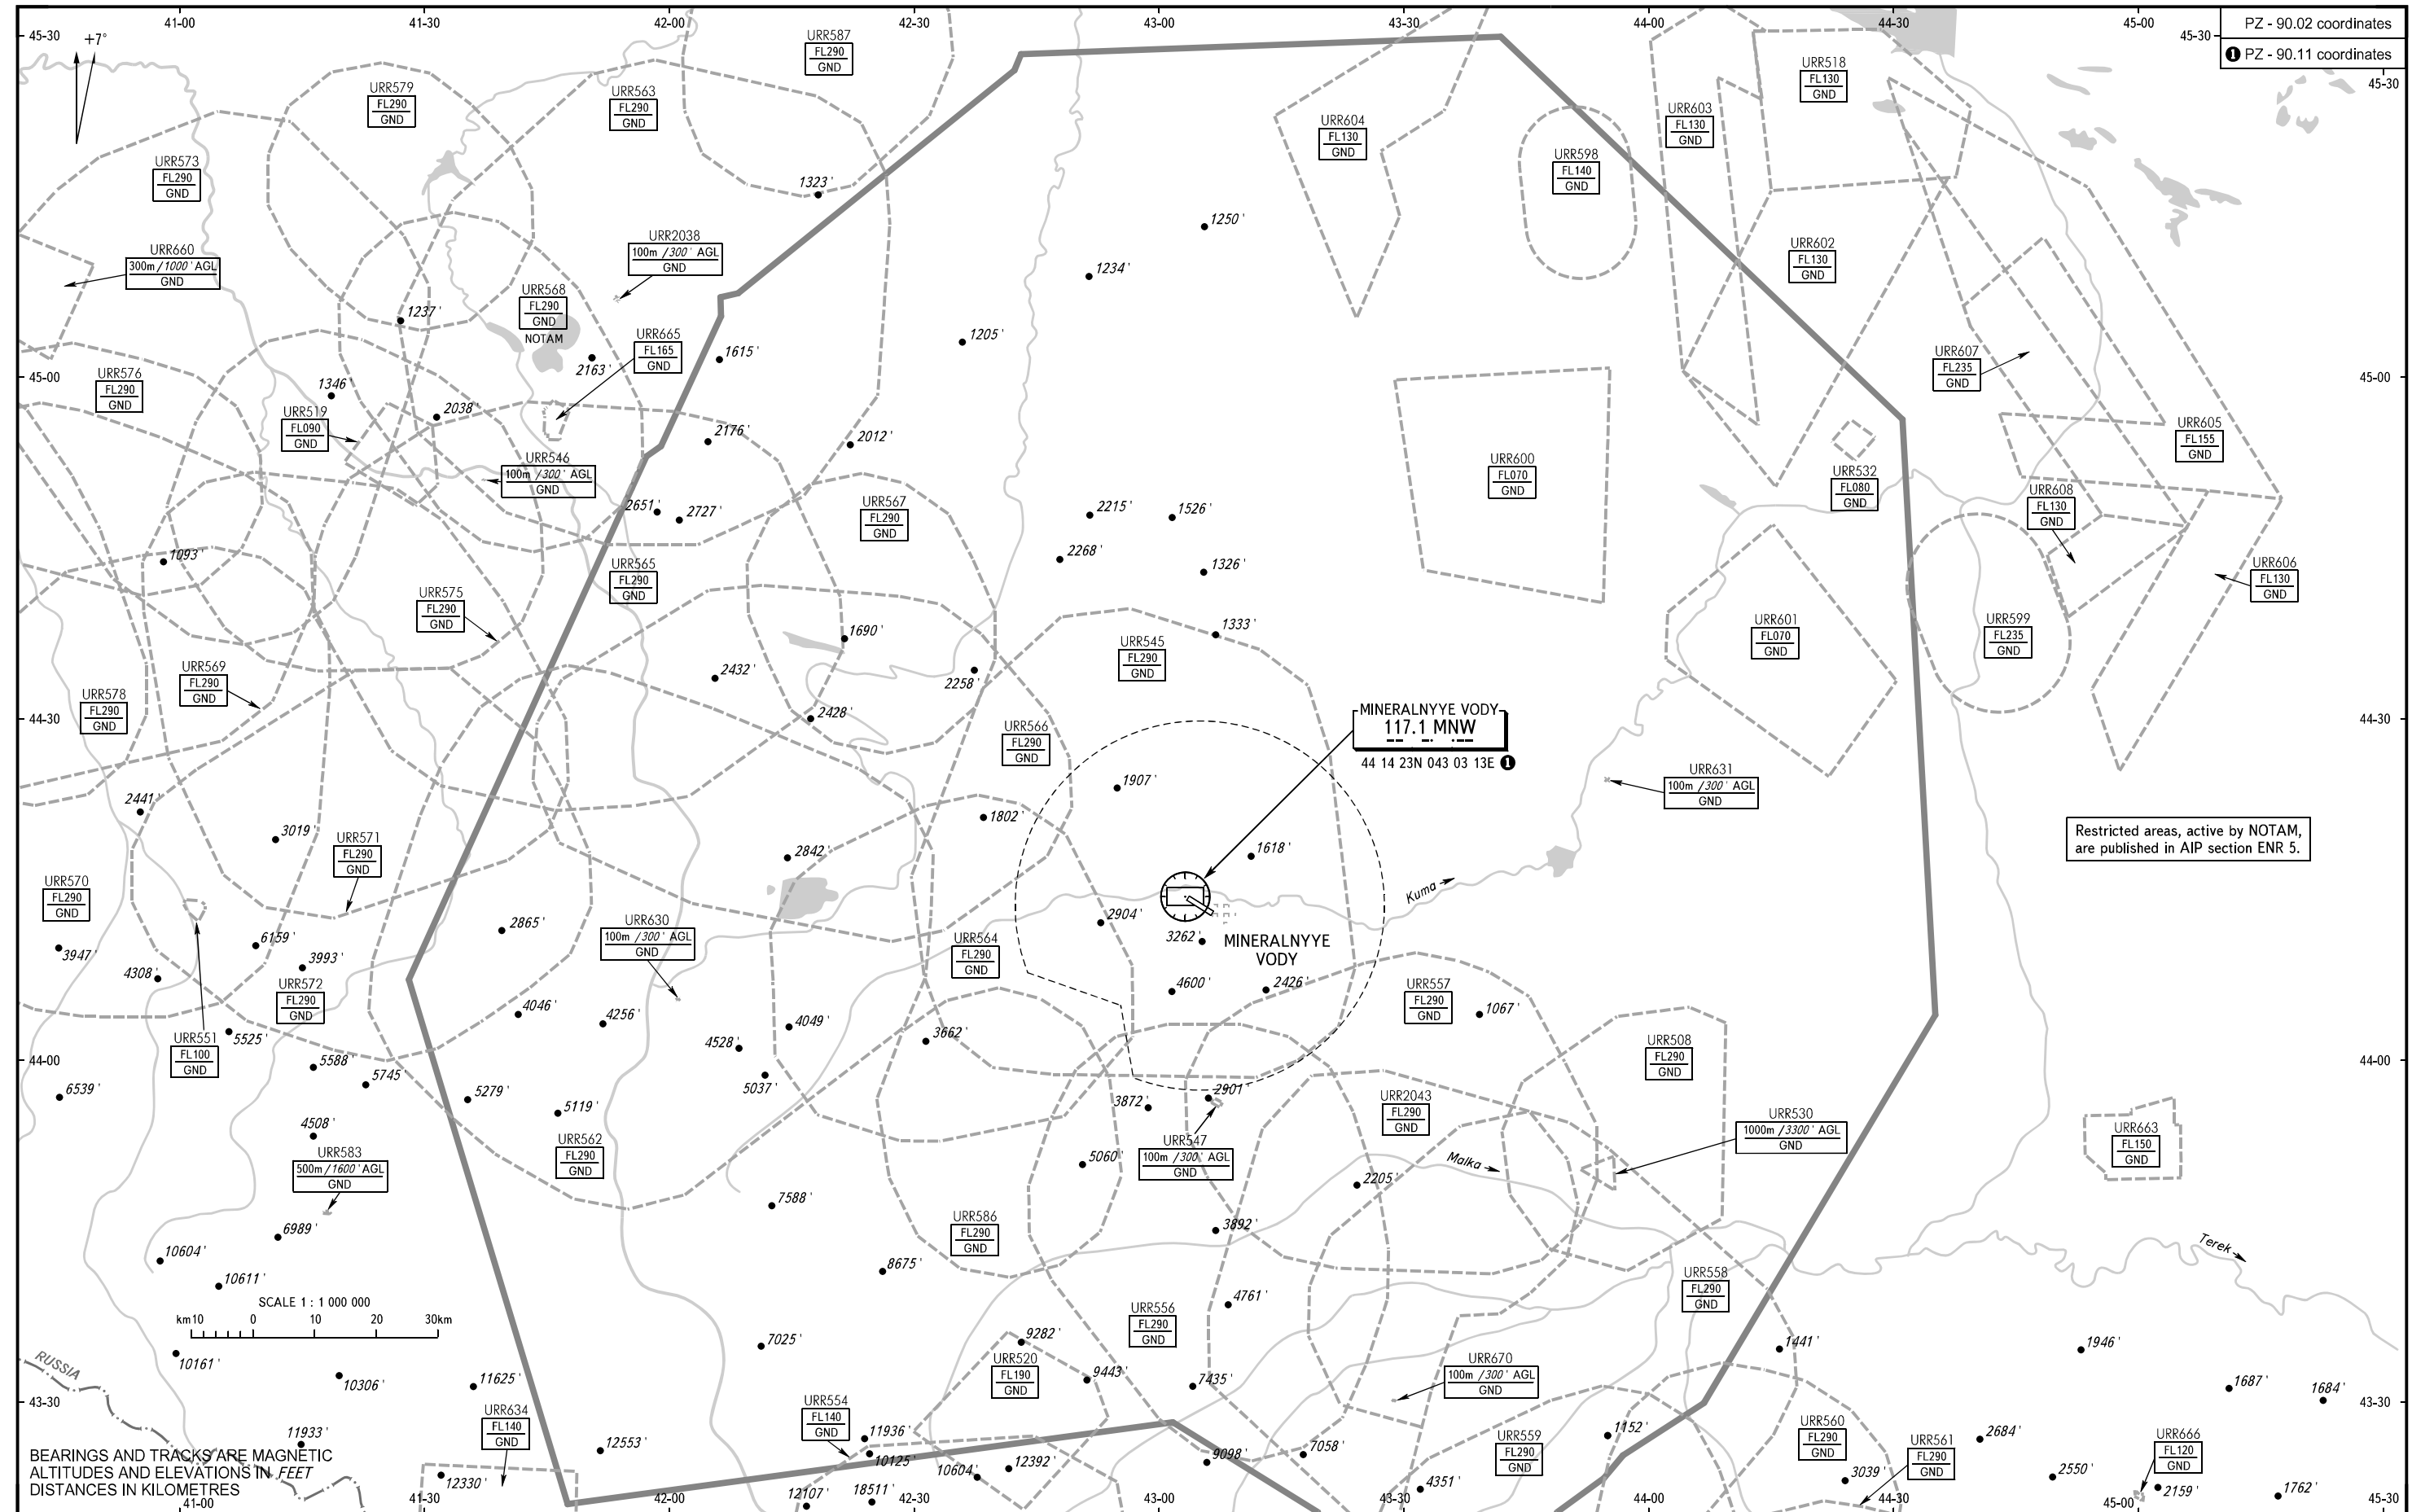

THE CHART OF PROHIBITED
AND RESTRICTED AREAS

MINERALNYE VODY

MINERALNYE VODY

PZ - 90.02 coordinates
PZ - 90.11 coordinates

Restricted areas, active by NOTAM, are published in AIP section ENR 5.

MINERALNYE VODY
117.1 MNW
44 14 23N 043 03 13E

BEARINGS AND TRACKS ARE MAGNETIC
ALTITUDES AND ELEVATIONS IN FEET
DISTANCES IN KILOMETRES

CHANGE: New chart