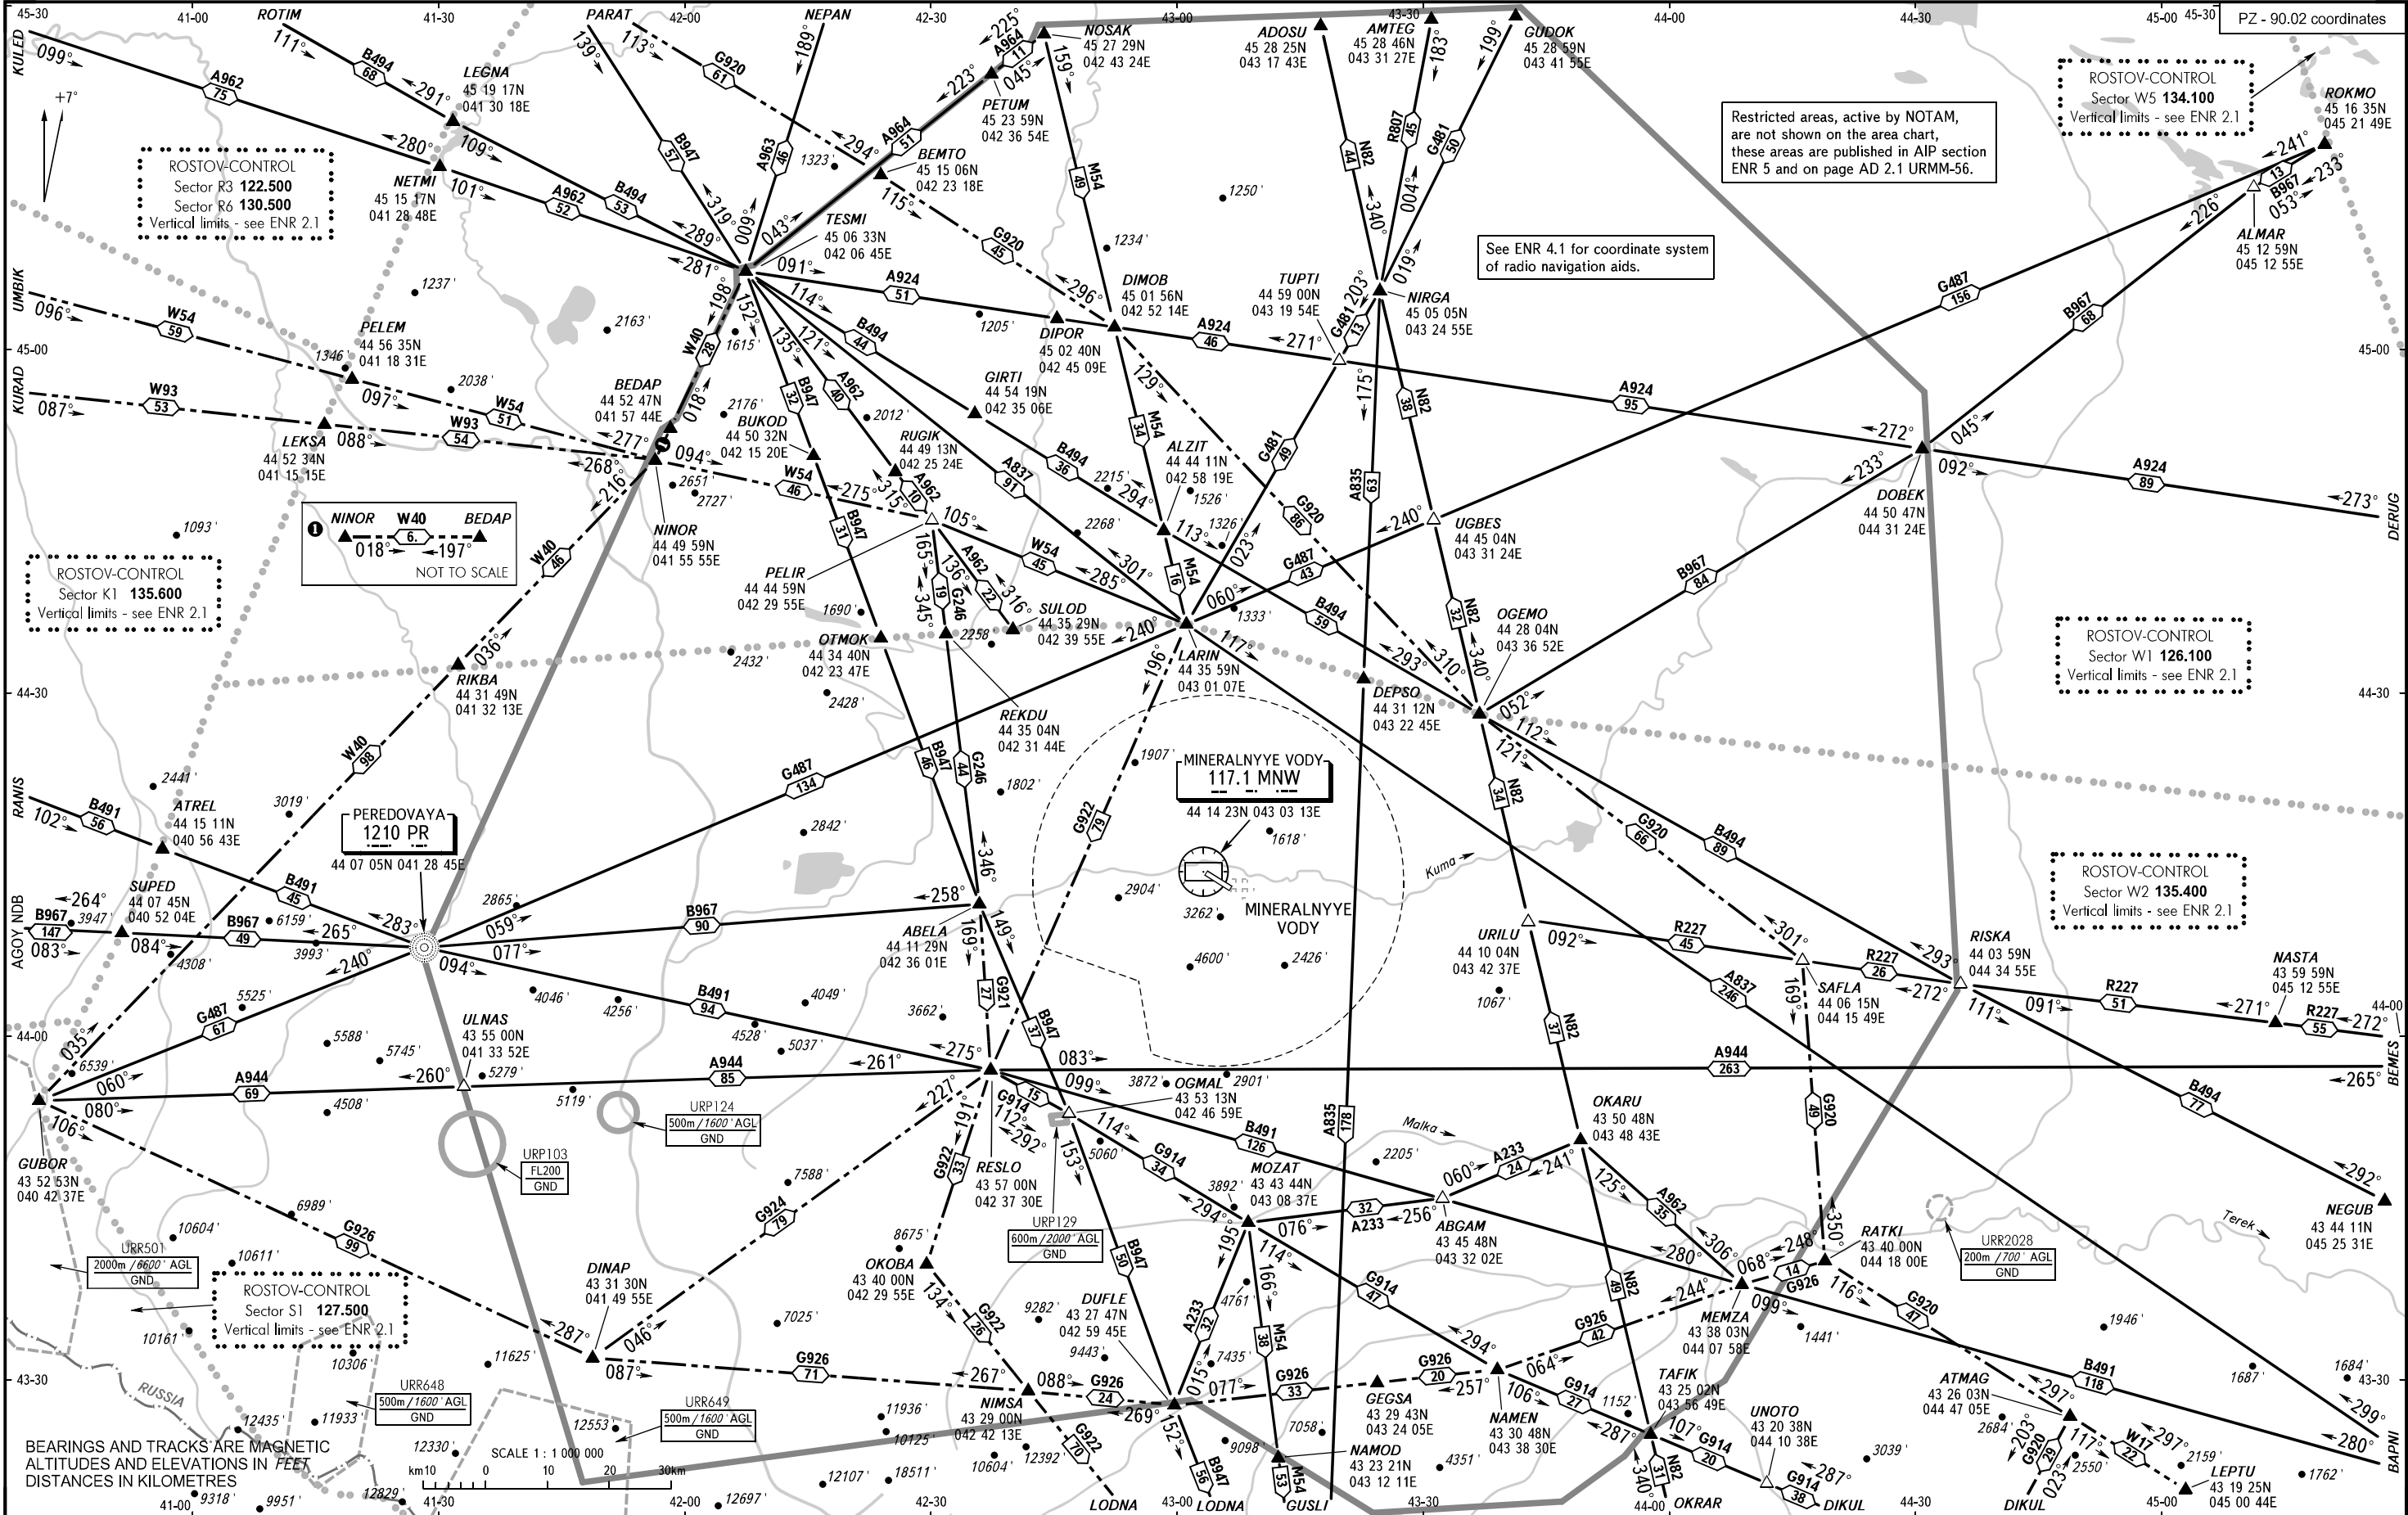

AREA CHART - ICAO

ARRIVAL, DEPARTURE  
AND TRANSIT ROUTES

MINERALNYYE VODY, RUSSIA

MINERALNYYE VODY

Restricted areas, active by NOTAM, are not shown on the area chart, these areas are published in AIP section ENR 5 and on page AD 2.1 URMM-56.

See ENR 4.1 for coordinate system of radio navigation aids.

**NINOR W40 BEDAP**  
018° 197°  
NOT TO SCALE

BEARINGS AND TRACKS ARE MAGNETIC  
ALTITUDES AND ELEVATIONS IN FEET  
DISTANCES IN KILOMETRES