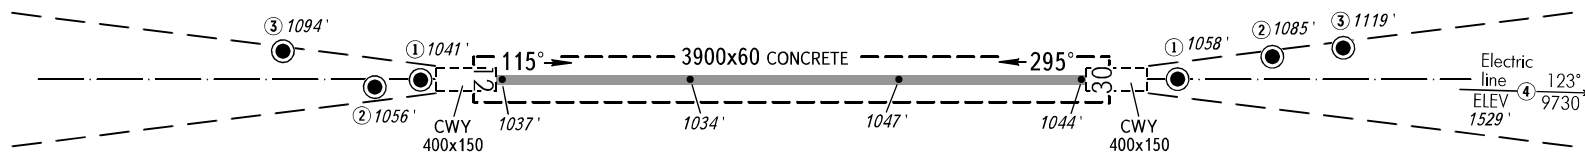

AERODROME OBSTACLE CHART - ICAO

TYPE **A** (OPERATING LIMITATIONS)

DIMENSIONS IN METRES, ELEVATIONS IN FEET

MINERALNYYE VODY, RUSSIA
MINERALNYYE VODY
RWY 12/30

MAGNETIC VARIATION 7°E

DECLARED DISTANCES		
RWY 12		RWY 30
3900	TAKE-OFF RUN AVAILABLE	3900
4300	TAKE-OFF DISTANCE AVAILABLE	4300
3900	ACCELERATE-STOP DISTANCE AVAILABLE	3900
3900	LANDING DISTANCE AVAILABLE	3900

LEGEND

IDENTIFICATION NUMBER	①
ANTENNA, TOWER, POLE	●