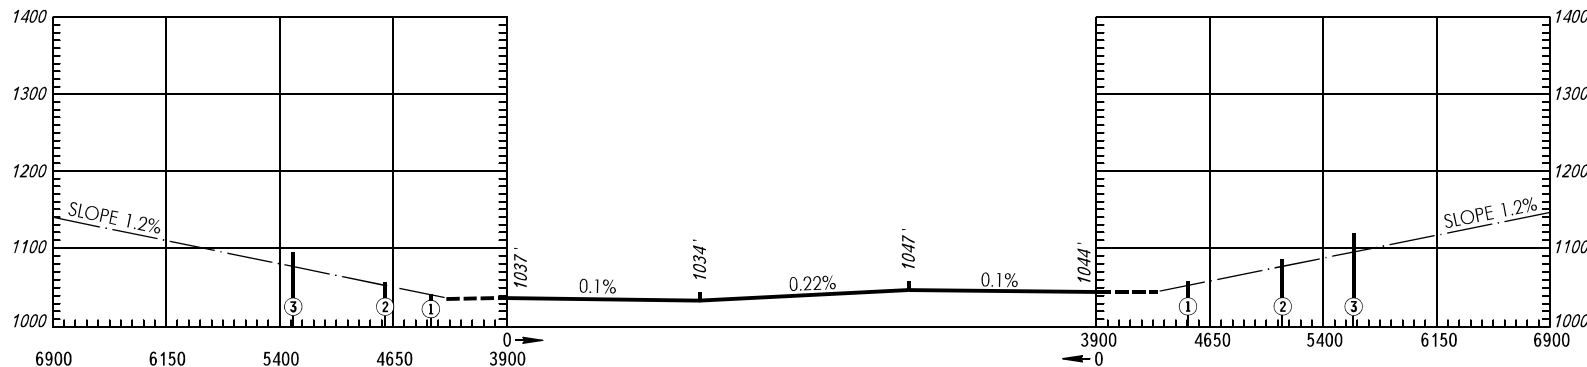

AERODROME OBSTACLE CHART - ICAO

TYPE **A** (OPERATING LIMITATIONS)

DIMENSIONS IN METRES, ELEVATIONS IN FEET

MINERALNYYE VODY, RUSSIA
MINERALNYYE VODY
RWY 12/30

MAGNETIC VARIATION 7°E

DECLARED DISTANCES		
RWY 12		RWY 30
3900	TAKE-OFF RUN AVAILABLE	3900
4300	TAKE-OFF DISTANCE AVAILABLE	4300
3900	ACCELERATE-STOP DISTANCE AVAILABLE	3900
3900	LANDING DISTANCE AVAILABLE	3900

LEGEND

IDENTIFICATION NUMBER	①
ANTENNA, TOWER, POLE	●