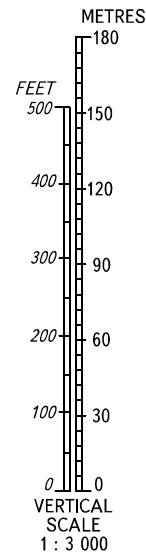

AERODROME OBSTACLE CHART - ICAO

TYPE **A** (OPERATING LIMITATIONS)

DIMENSIONS IN METRES, ELEVATIONS IN FEET

MINERALNYYE VODY, RUSSIA
MINERALNYYE VODY
RWY 12/30

MAGNETIC VARIATION 7°E

DECLARED DISTANCES		
RWY 12		RWY 30
3900	TAKE-OFF RUN AVAILABLE	3900
4300	TAKE-OFF DISTANCE AVAILABLE	4300
3900	ACCELERATE-STOP DISTANCE AVAILABLE	3900
3900	LANDING DISTANCE AVAILABLE	3900

LEGEND

IDENTIFICATION NUMBER	①
ANTENNA, TOWER, POLE	●