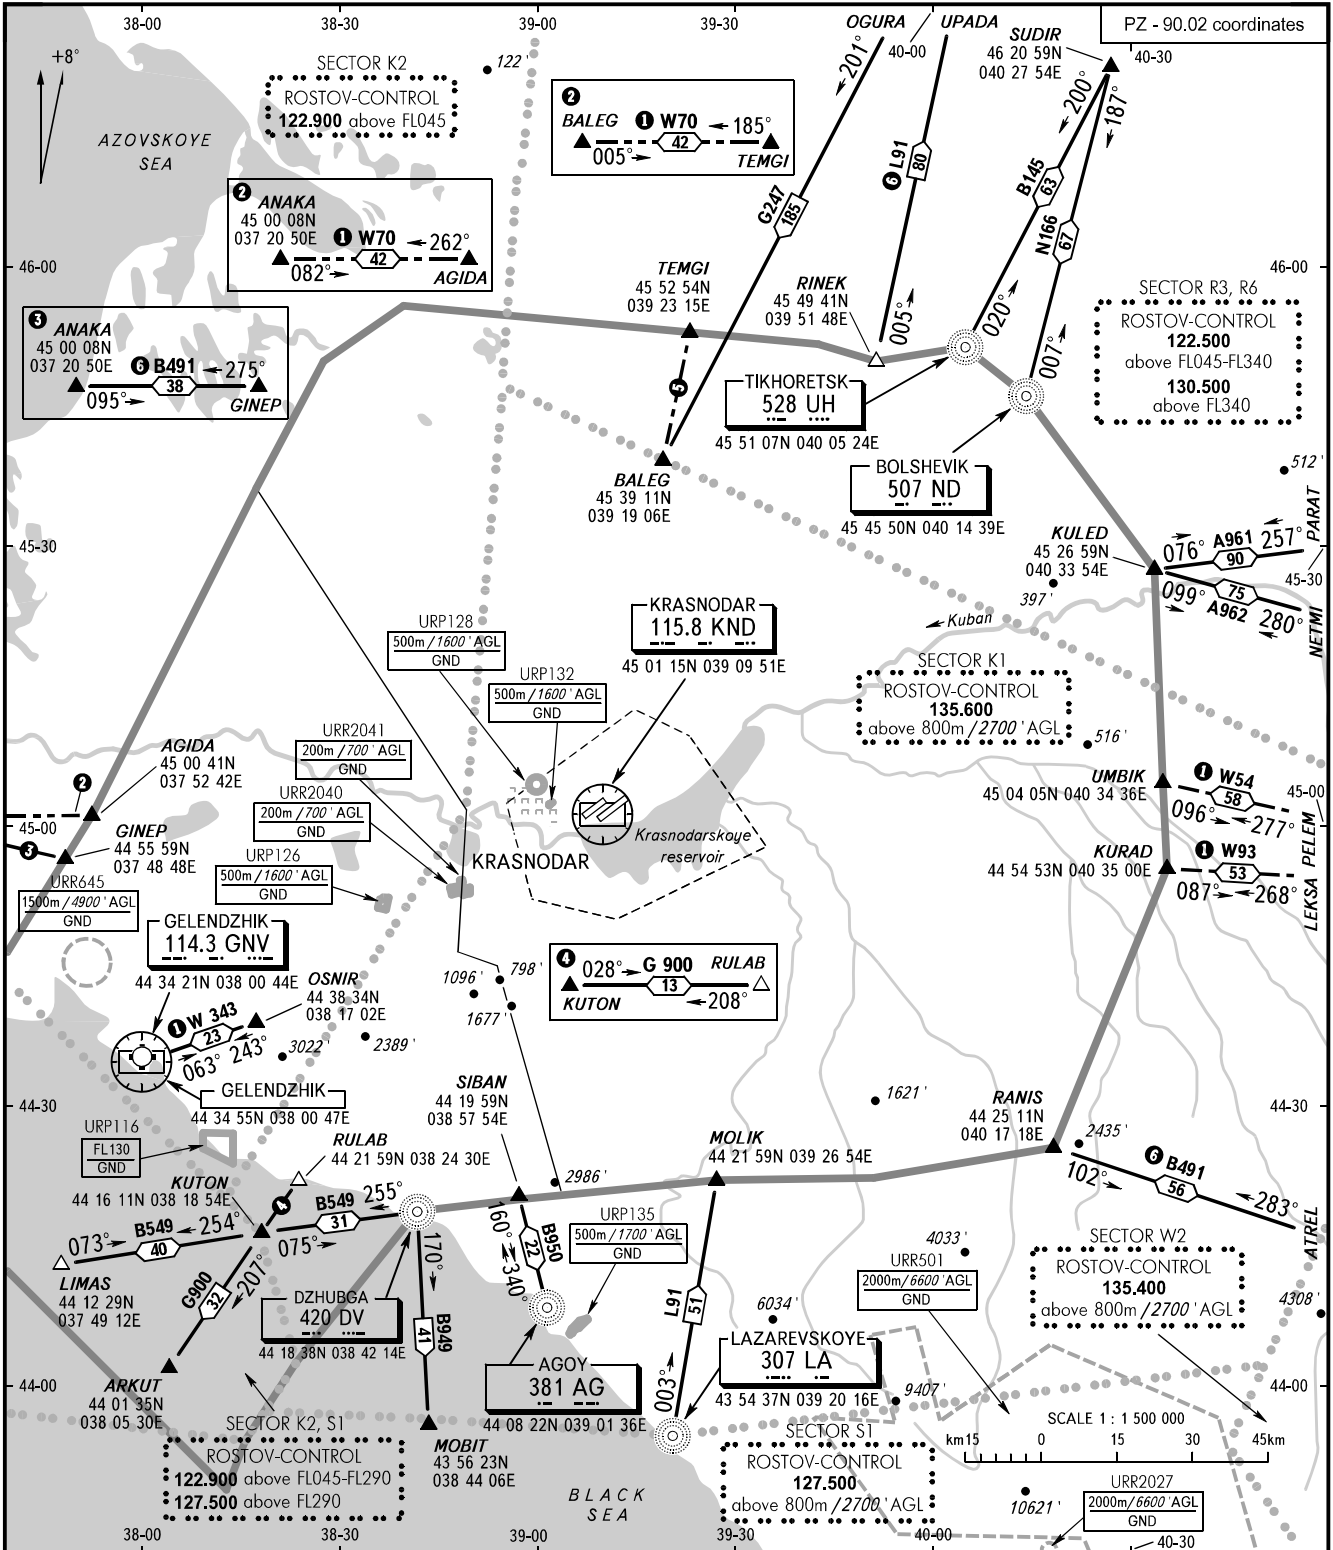

AREA CHART - ICAO

ARRIVAL, DEPARTURE ROUTES

KRASNODAR, RUSSIA

PASHKOVSKIY

APPROACH Sector EAST 129.600  
Sector WEST 127.700

See ENR 4.1 for coordinate system of radio navigation aids.

① Only for Russian users.  
⑥ FL are AVBL on co-ordination with ATS unit.

All areas, active by NOTAM, are not shown on the area chart, these areas are published in AIP ENR 5 part and on page AD 2.1 URKK-56.

BEARINGS AND TRACKS ARE MAGNETIC  
ALTITUDES AND ELEVATIONS IN FEET  
DISTANCES IN KILOMETRES