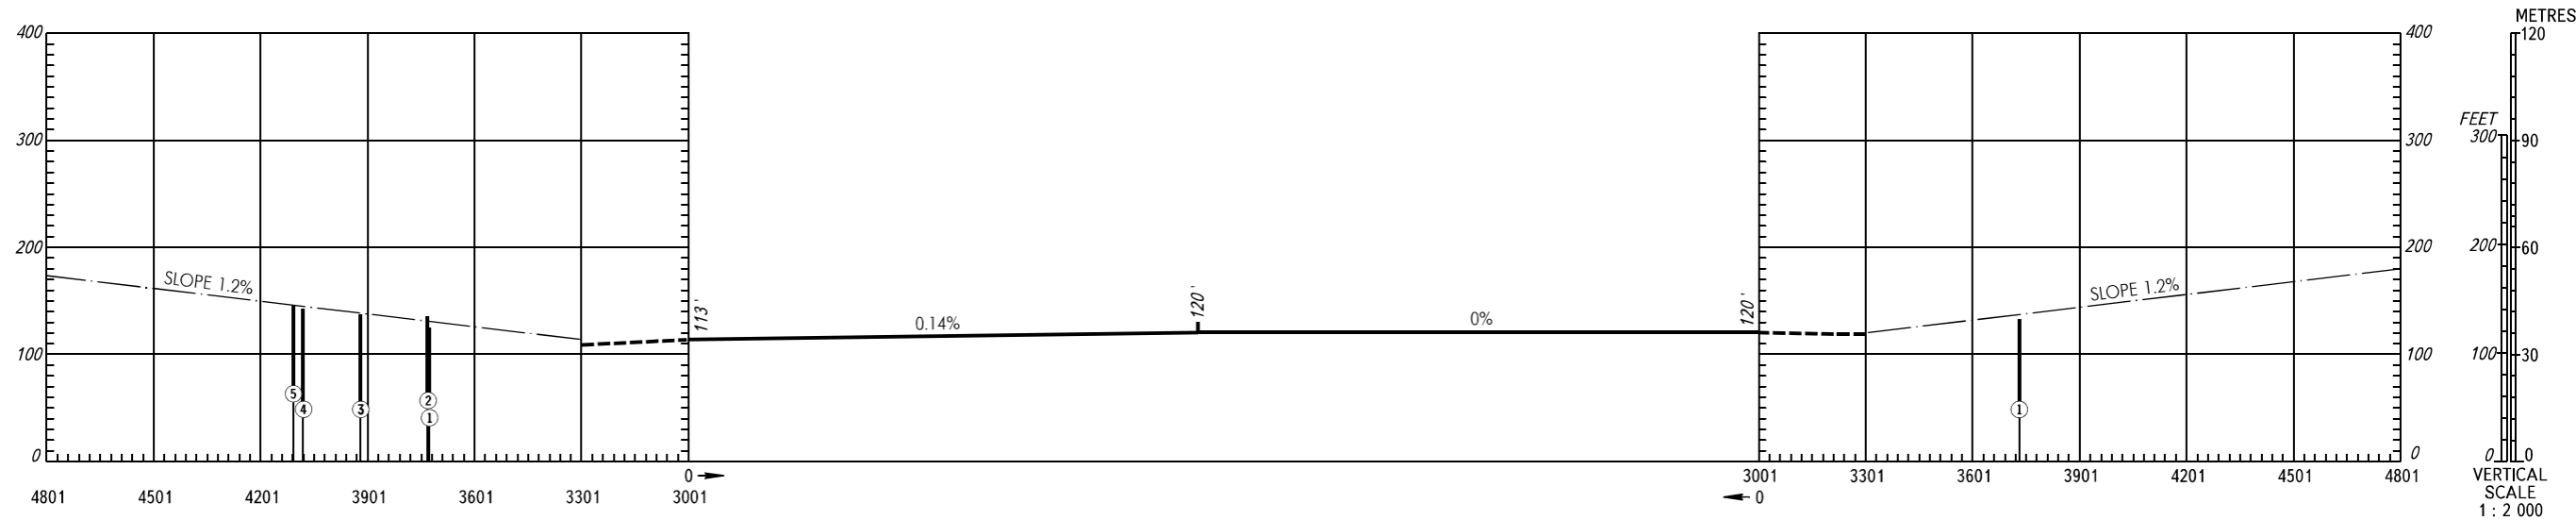

AERODROME OBSTACLE  
CHART - ICAO

TYPE A (OPERATING LIMITATIONS)

DIMENSIONS IN METRES, ELEVATIONS IN FEET

KRASNODAR, RUSSIA  
PASHKOVSKIY  
RWY 05R/23L

MAGNETIC VARIATION 8°E 2015

DECLARED DISTANCES		
RWY 05R		RWY 23L
3001	TAKE-OFF RUN AVAILABLE	3001
3301	TAKE-OFF DISTANCE AVAILABLE	3301
3001	ACCELERATE-STOP DISTANCE AVAILABLE	3001
3001	LANDING DISTANCE AVAILABLE	3001

LEGEND	
IDENTIFICATION NUMBER	①
ANTENNA, MAST	●