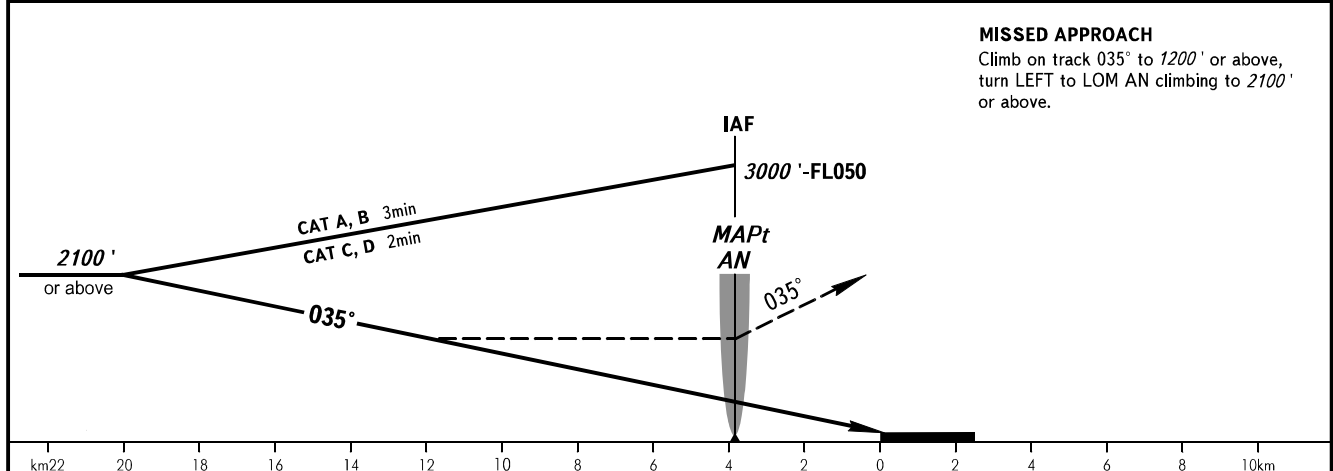

**INSTRUMENT
APPROACH
CHART - ICAO**

ANAPA KRUG **118.700**
ANAPA START **119.800**

ANAPA, RUSSIA
VITYAZEVO
NDB A RWY 04

OCA(H)	A	B	C	D
Straight-in	NOT AVBL			
Approach				
Circling	860' (680')	940' (760')	1040' (860')	1150' (980')

WARNING
Turn before MAPt is PROHIBITED.
MAPt at LOM AN.
Timing not authorized for defining MAPt.