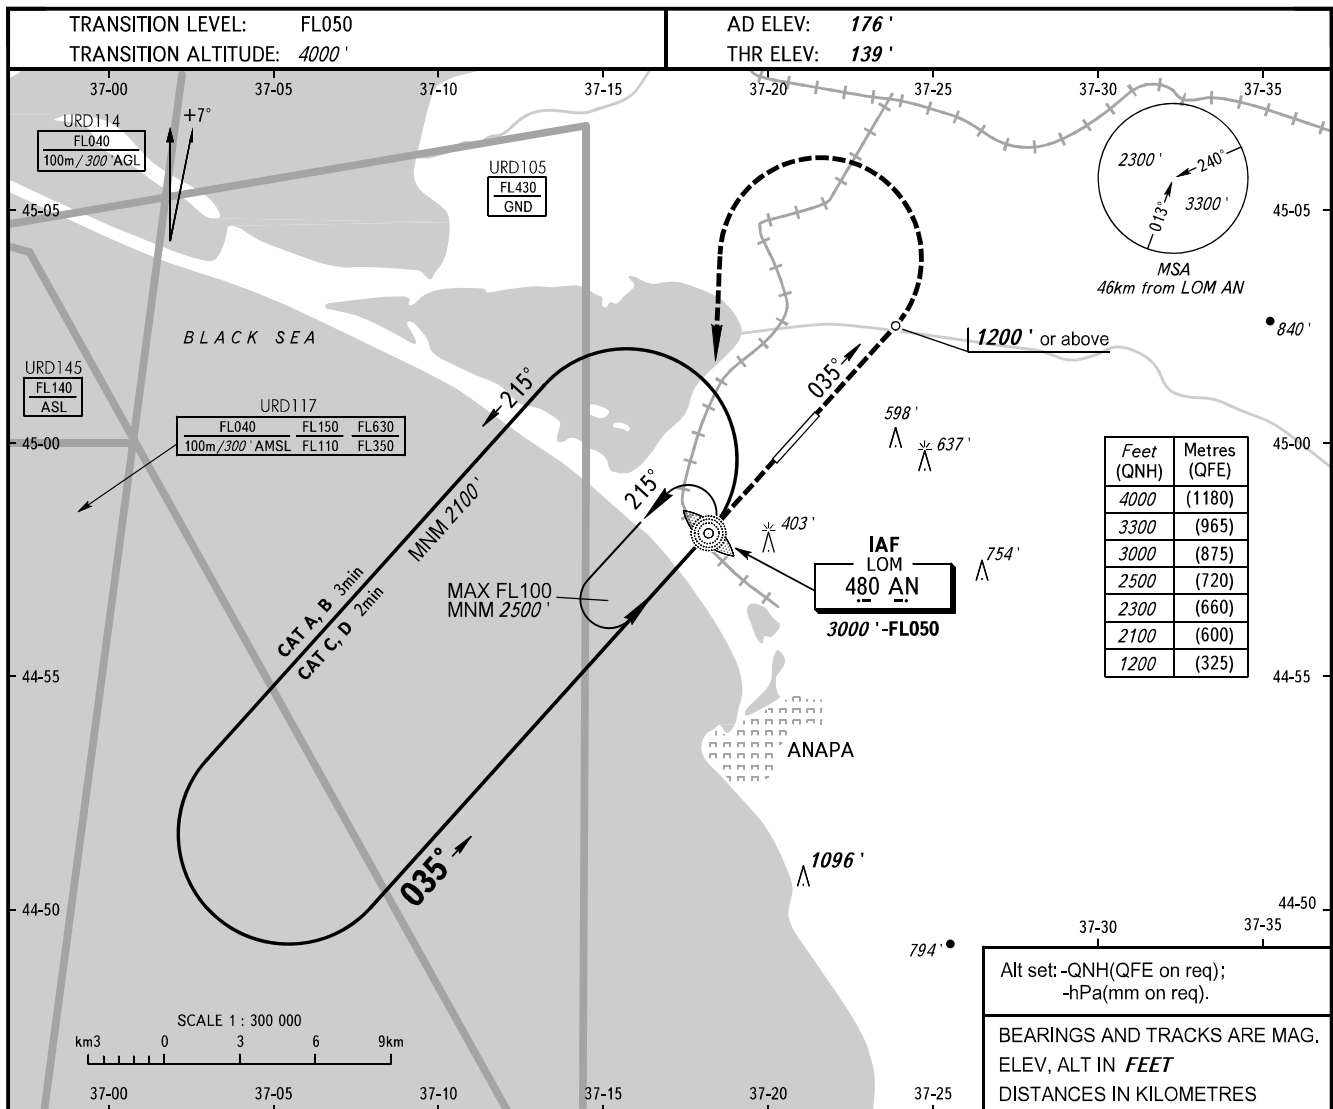

**INSTRUMENT
APPROACH
CHART - ICAO**

ANAPA KRUG **118.700**
ANAPA START **119.800**

ANAPA, RUSSIA
VITYAZEVO
NDB A RWY 04

OCA(H)	A	B	C	D
Straight-in	NOT AVBL			
Approach				
Circling	860' (680')	940' (760')	1040' (860')	1150' (980')

WARNING
Turn before MAPt is PROHIBITED.
MAPt at LOM AN.
Timing not authorized for defining MAPt.