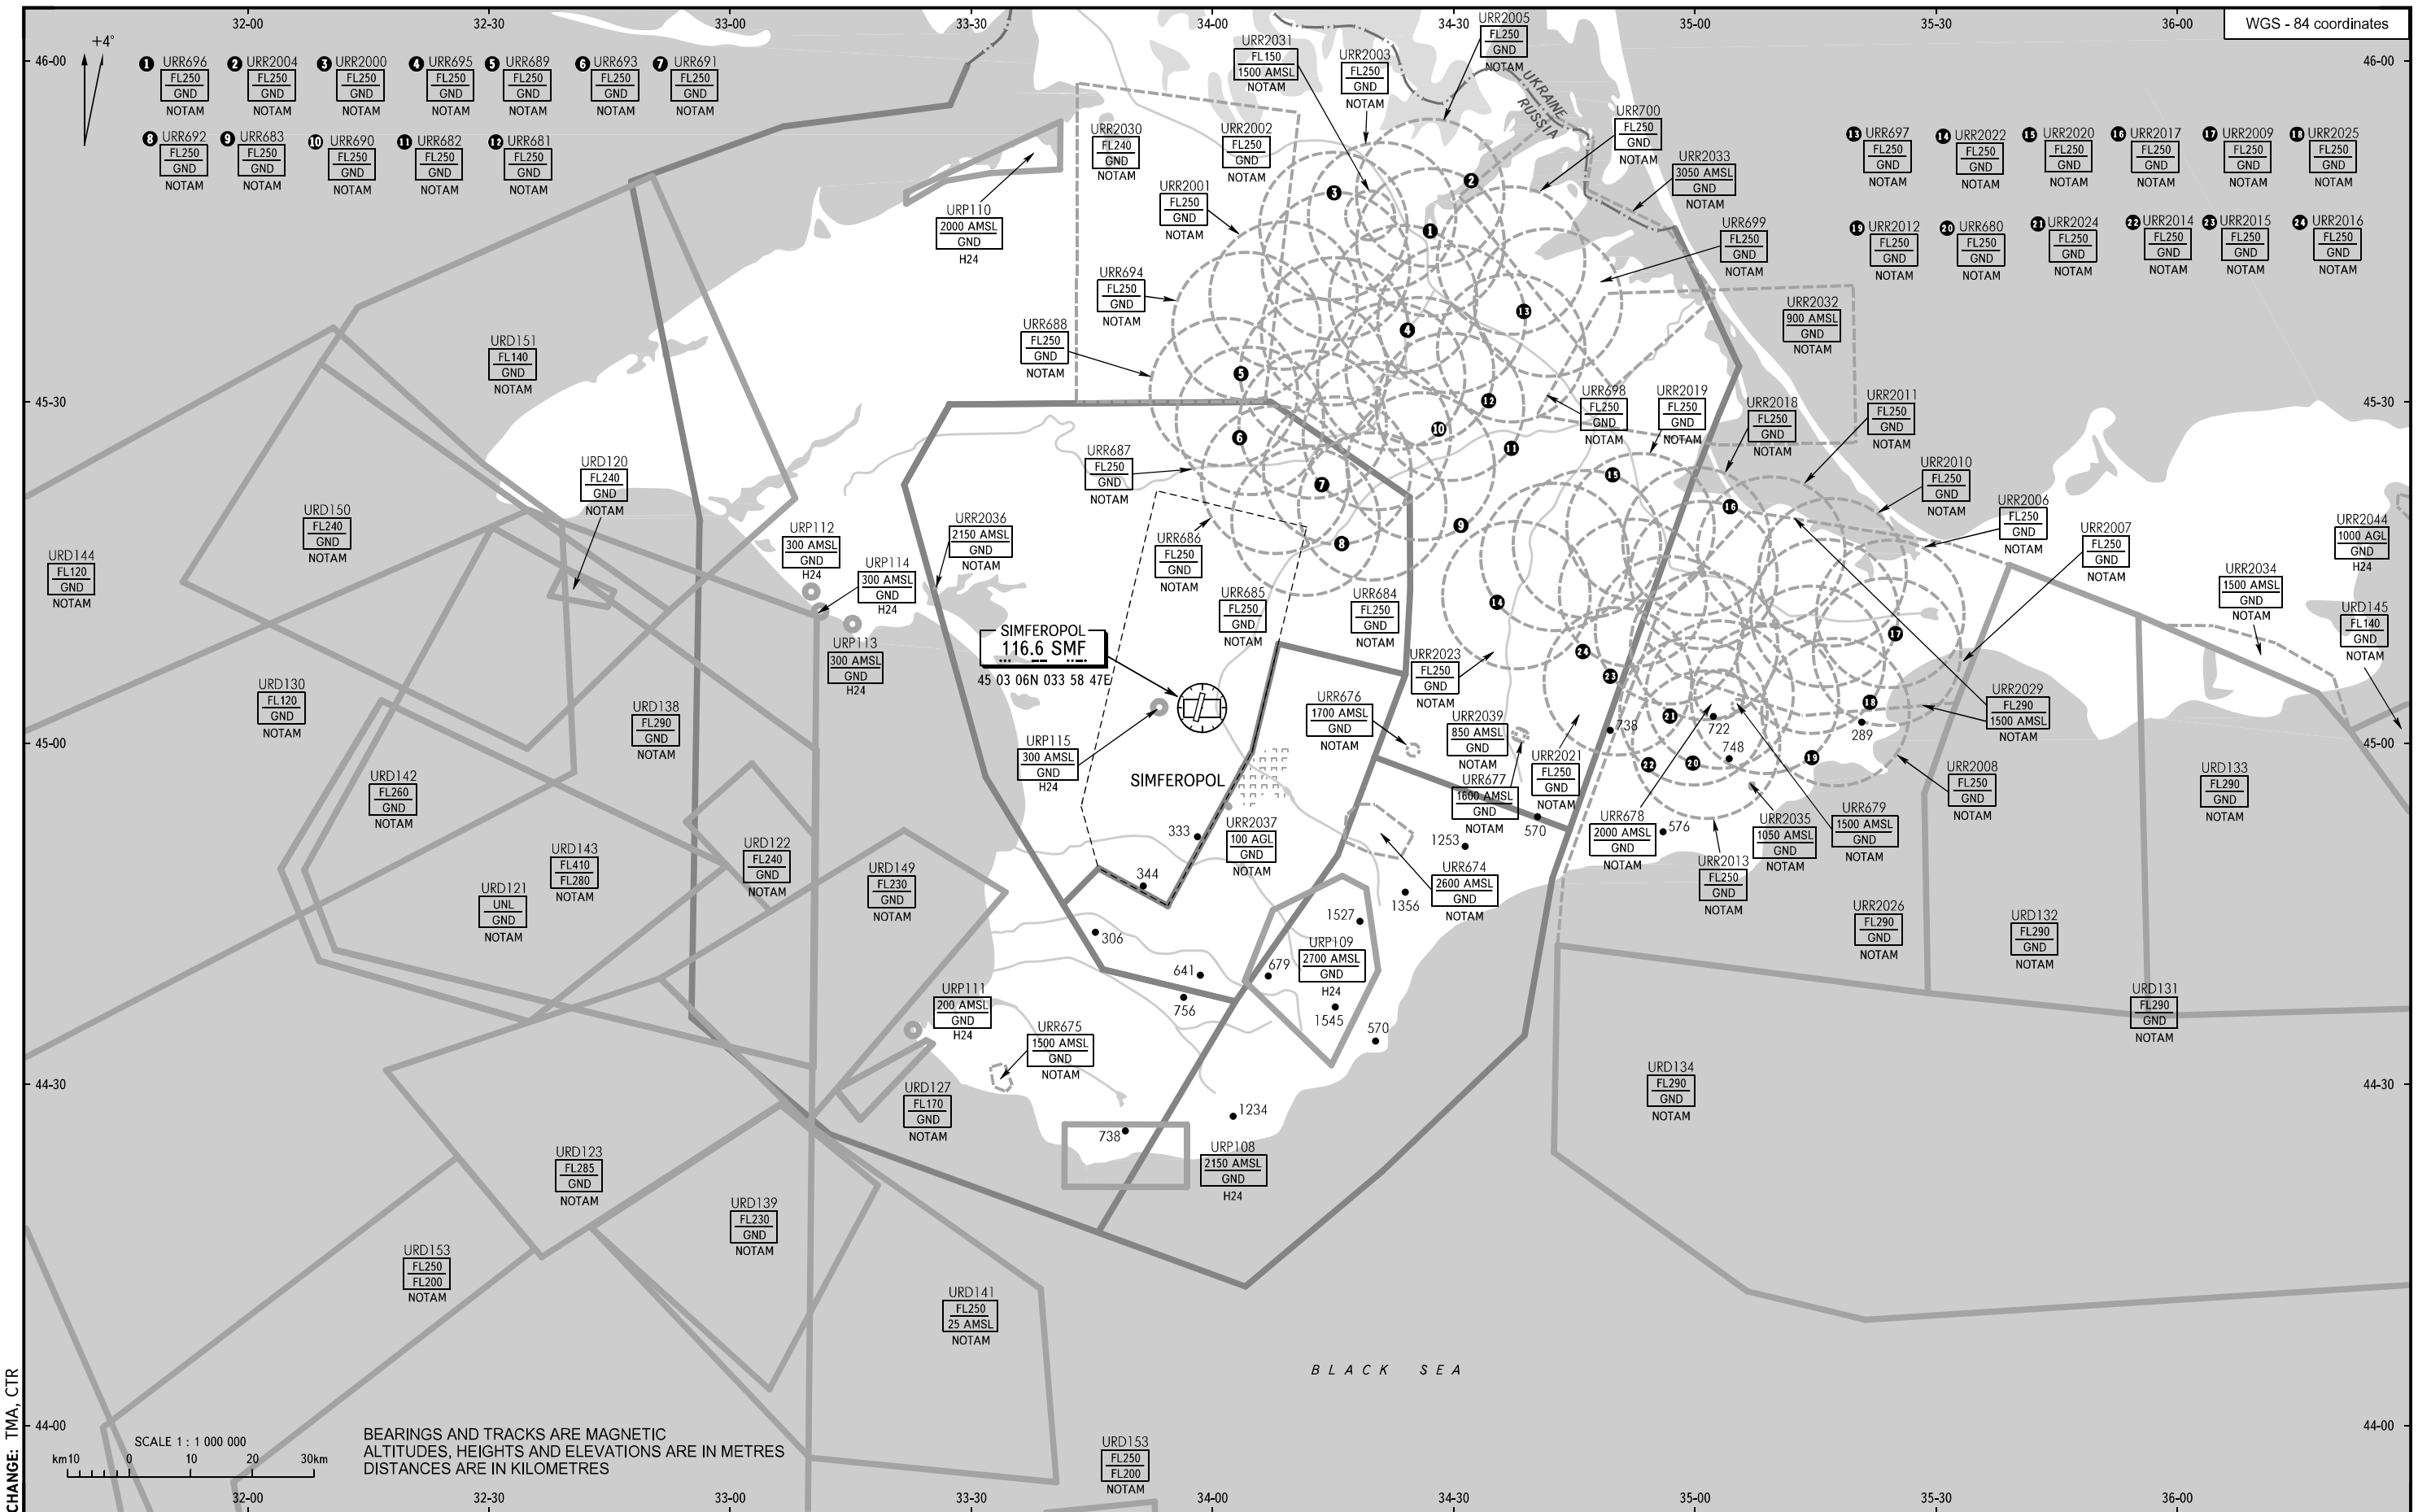

AREA CHART - ICAO

THE CHART OF DANGEROUS,
PROHIBITED AND RESTRICTED AREAS

SIMFEROPOL, RUSSIA

SIMFEROPOL

CHANGE: TMA, CTR

BEARINGS AND TRACKS ARE MAGNETIC
ALTITUDES, HEIGHTS AND ELEVATIONS ARE IN METRES
DISTANCES ARE IN KILOMETRES