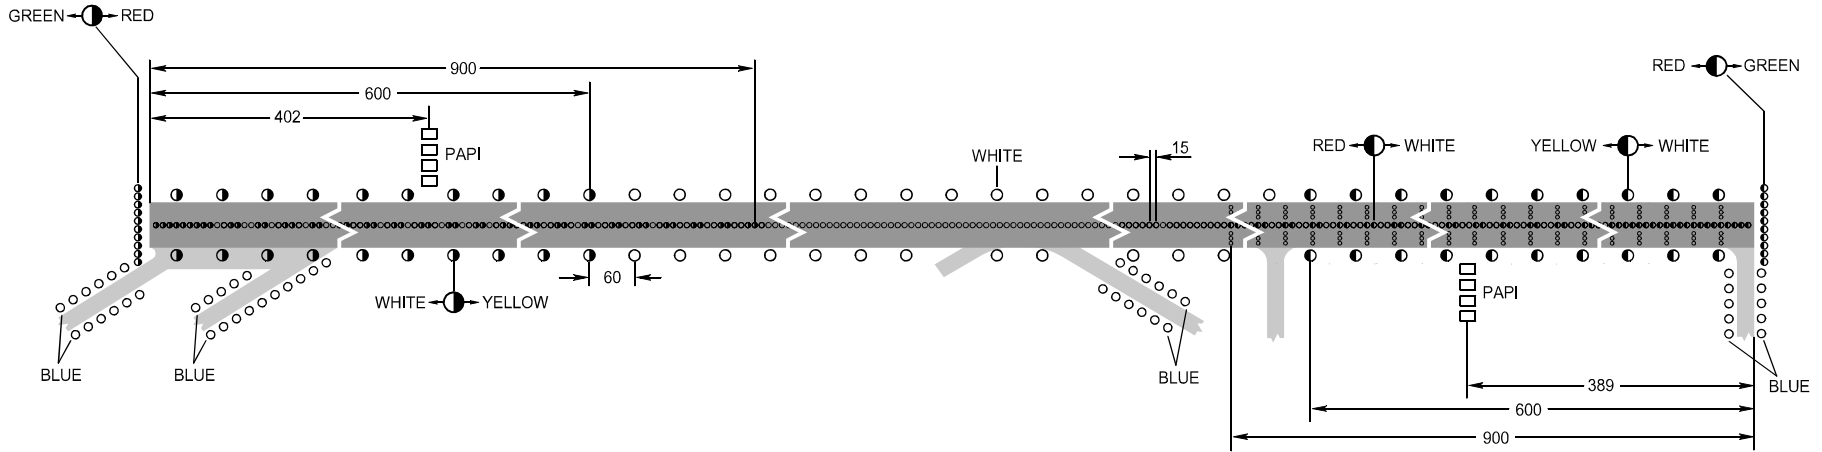

AERODROME  
CHART - ICAO

ARP  
45°03'07"N  
033°58'25"E

ELEV  
182m

GROUND 119.000

SIMFEROPOL, RUSSIA

SIMFEROPOL

PZ-90,11 coordinates

MARKING AIDS RWY 01 / 19 AND EXIT TWY

LIGHTING AIDS RWY 01 / 19 AND EXIT TWY

DIMENSIONS IN METRES

CHANGE: NIL