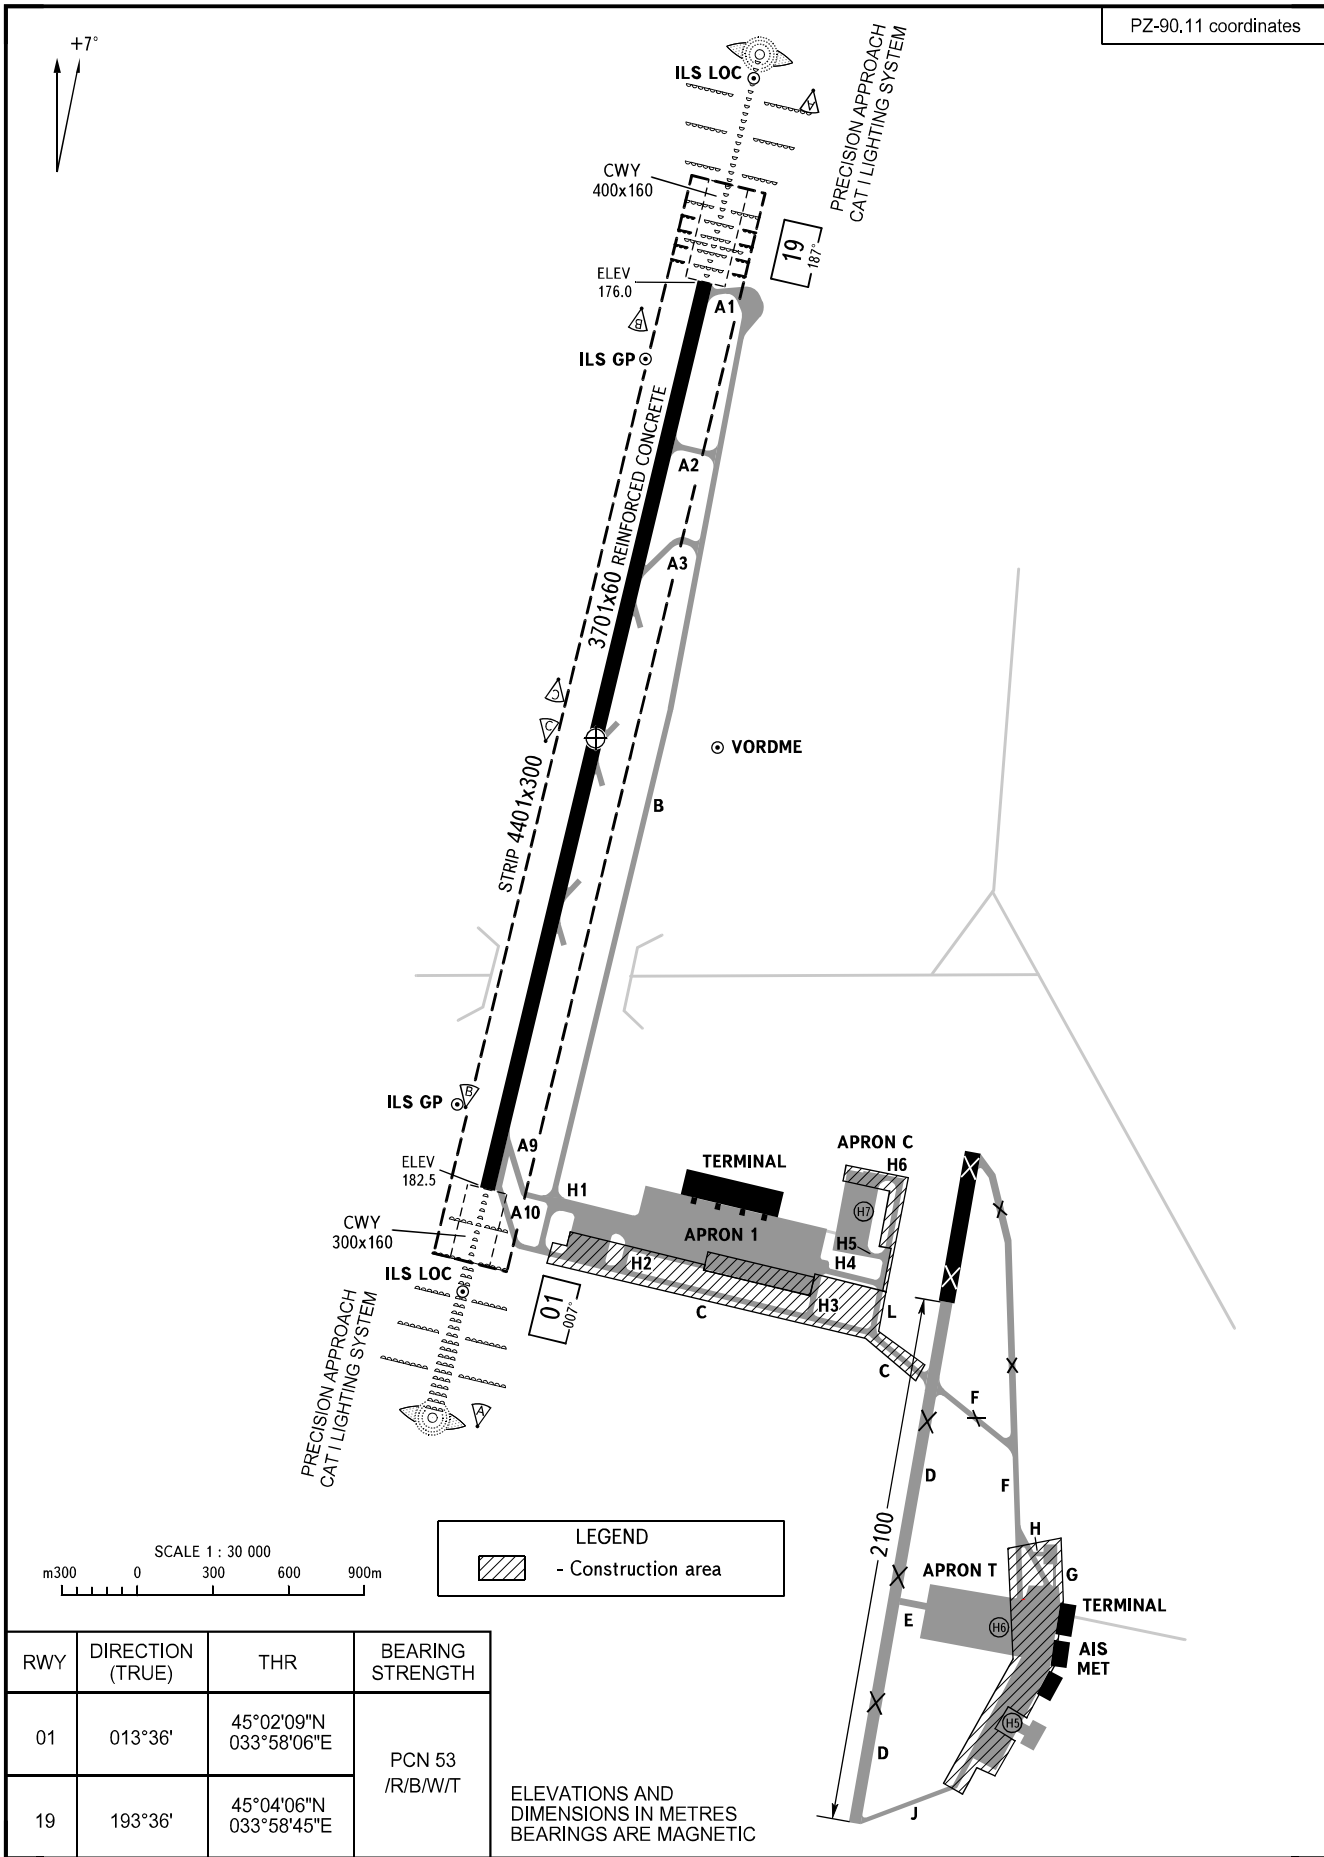

AERODROME  
CHART - ICAO

ARP  
45°03'07"N  
033°58'25"E

ELEV  
182m

GROUND 119.000

SIMFEROPOL, RUSSIA

SIMFEROPOL

PZ-90,11 coordinates

MARKING AIDS RWY 01 / 19 AND EXIT TWY

LIGHTING AIDS RWY 01 / 19 AND EXIT TWY

DIMENSIONS IN METRES

CHANGE: NIL