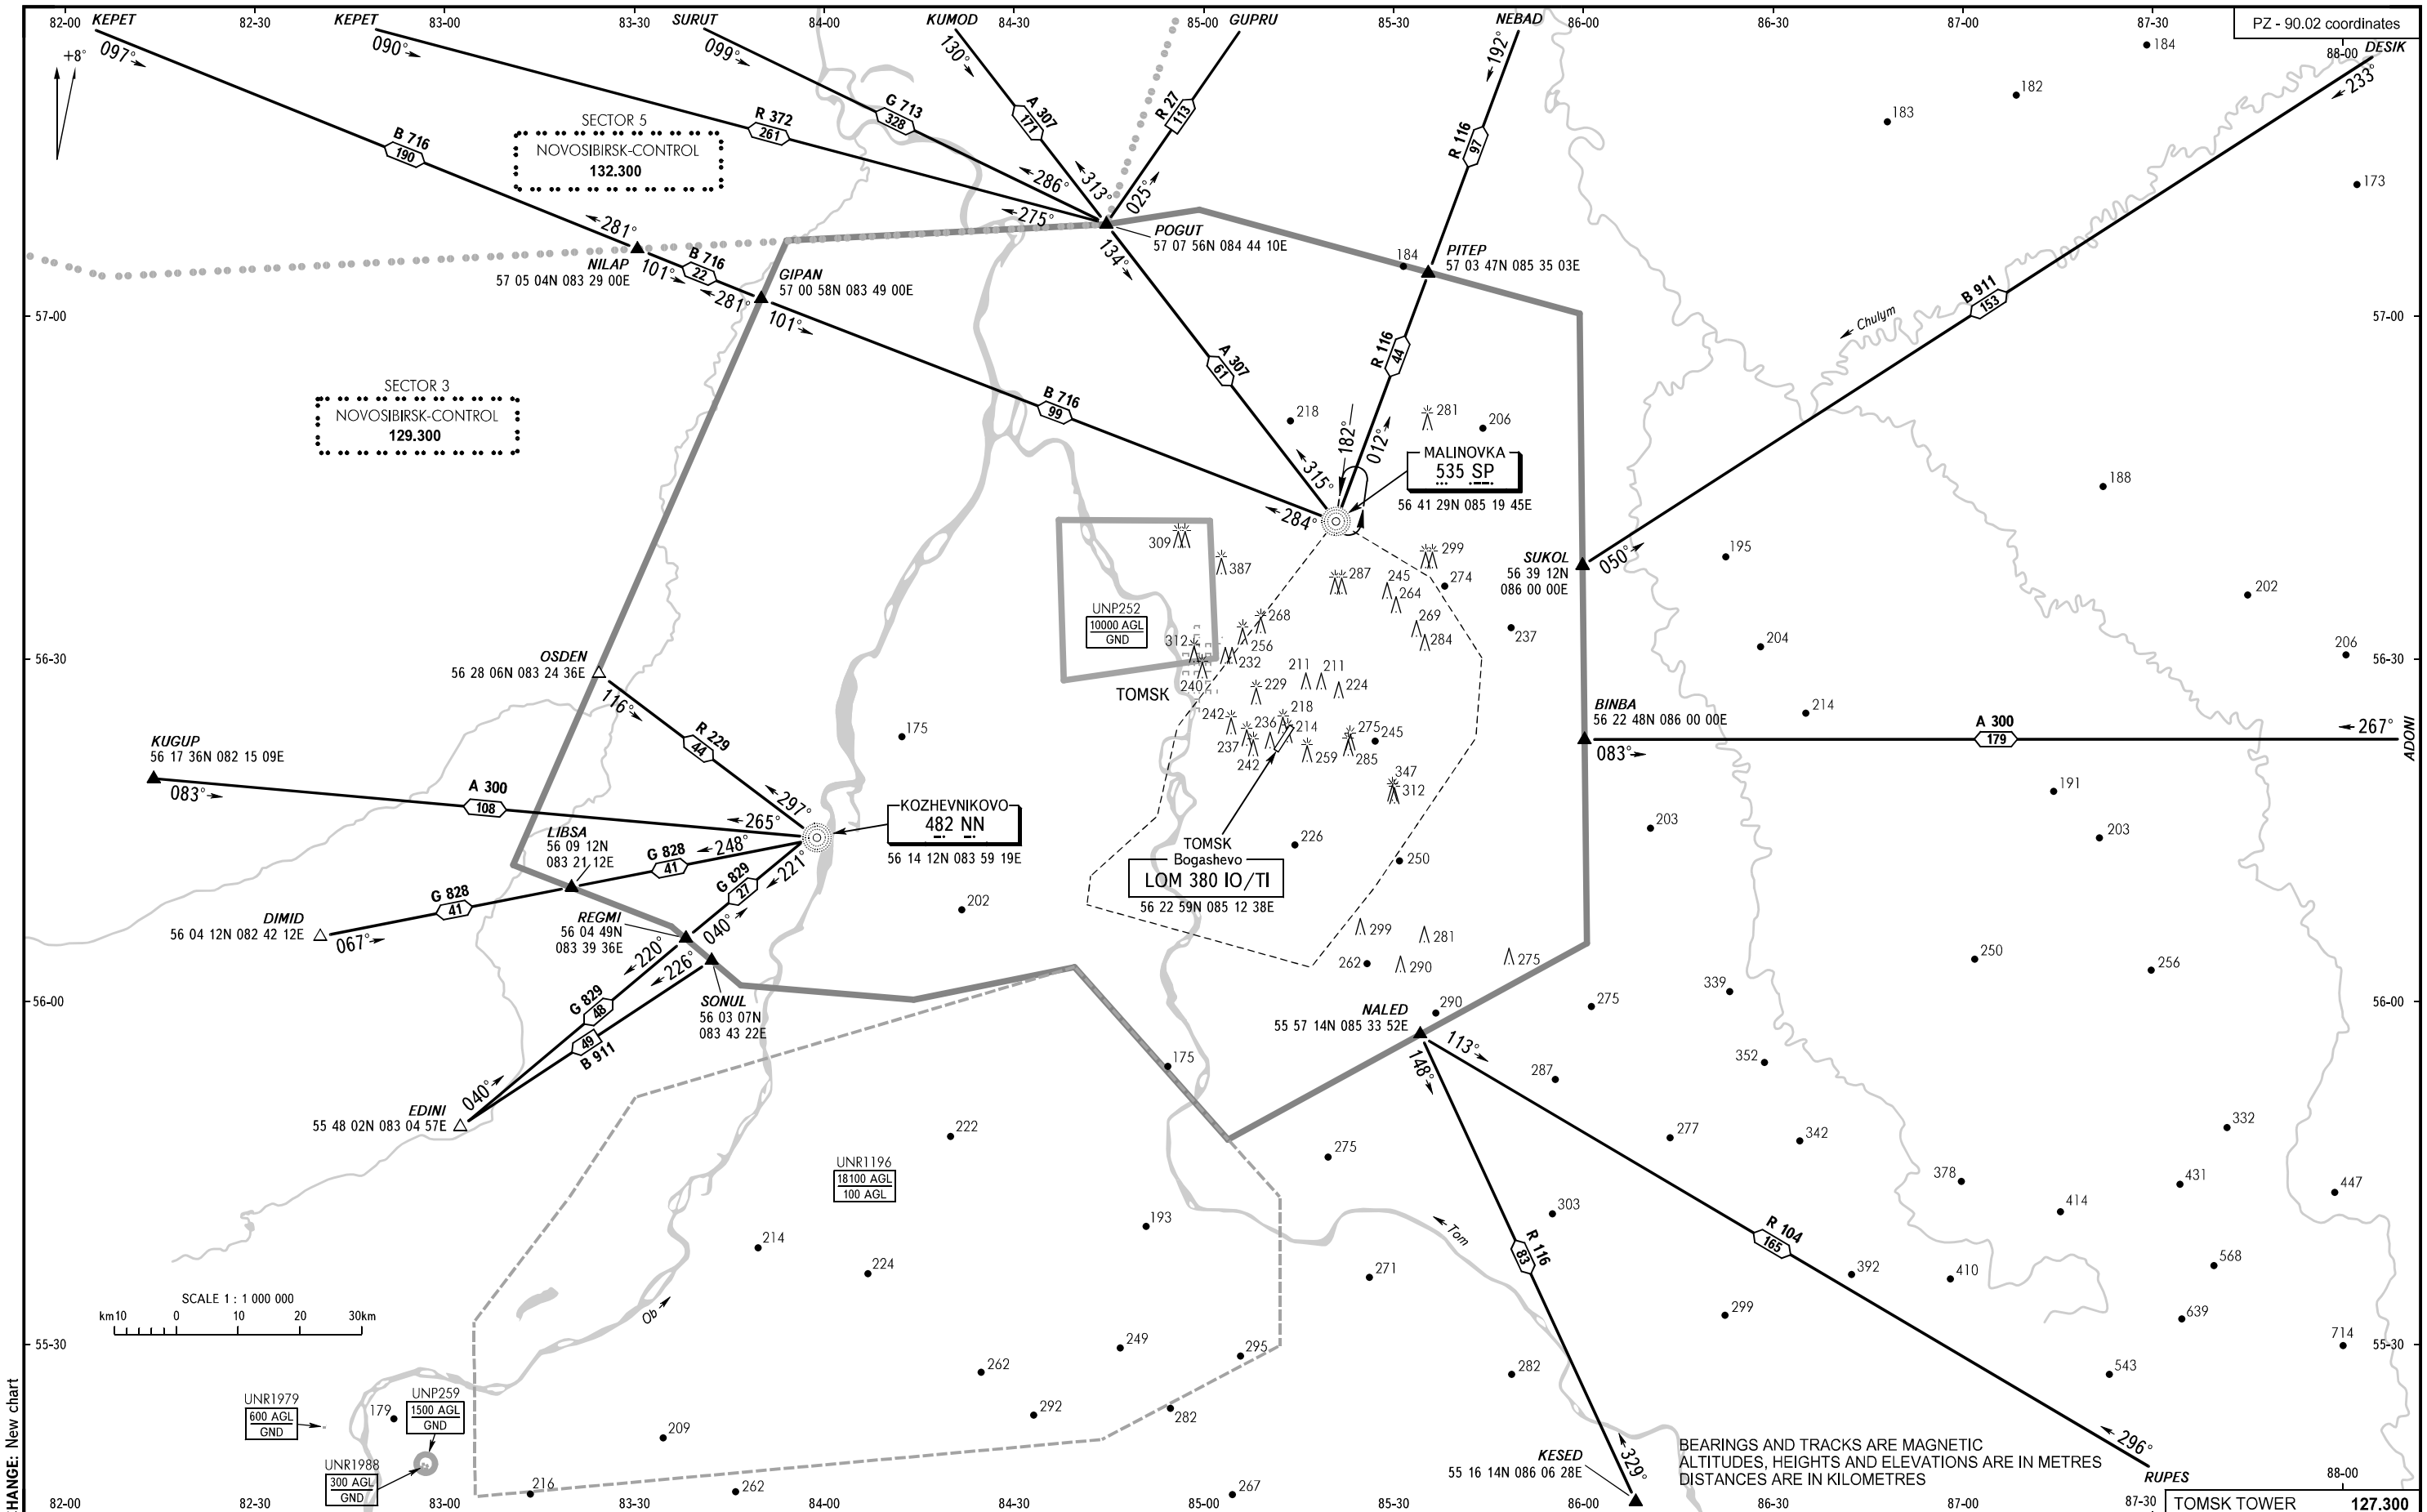

AREA CHART - ICAO

TOMSK, RUSSIA

BOGASHEVO

ARRIVAL, DEPARTURE
AND TRANSIT ROUTES

CHANGE: New chart