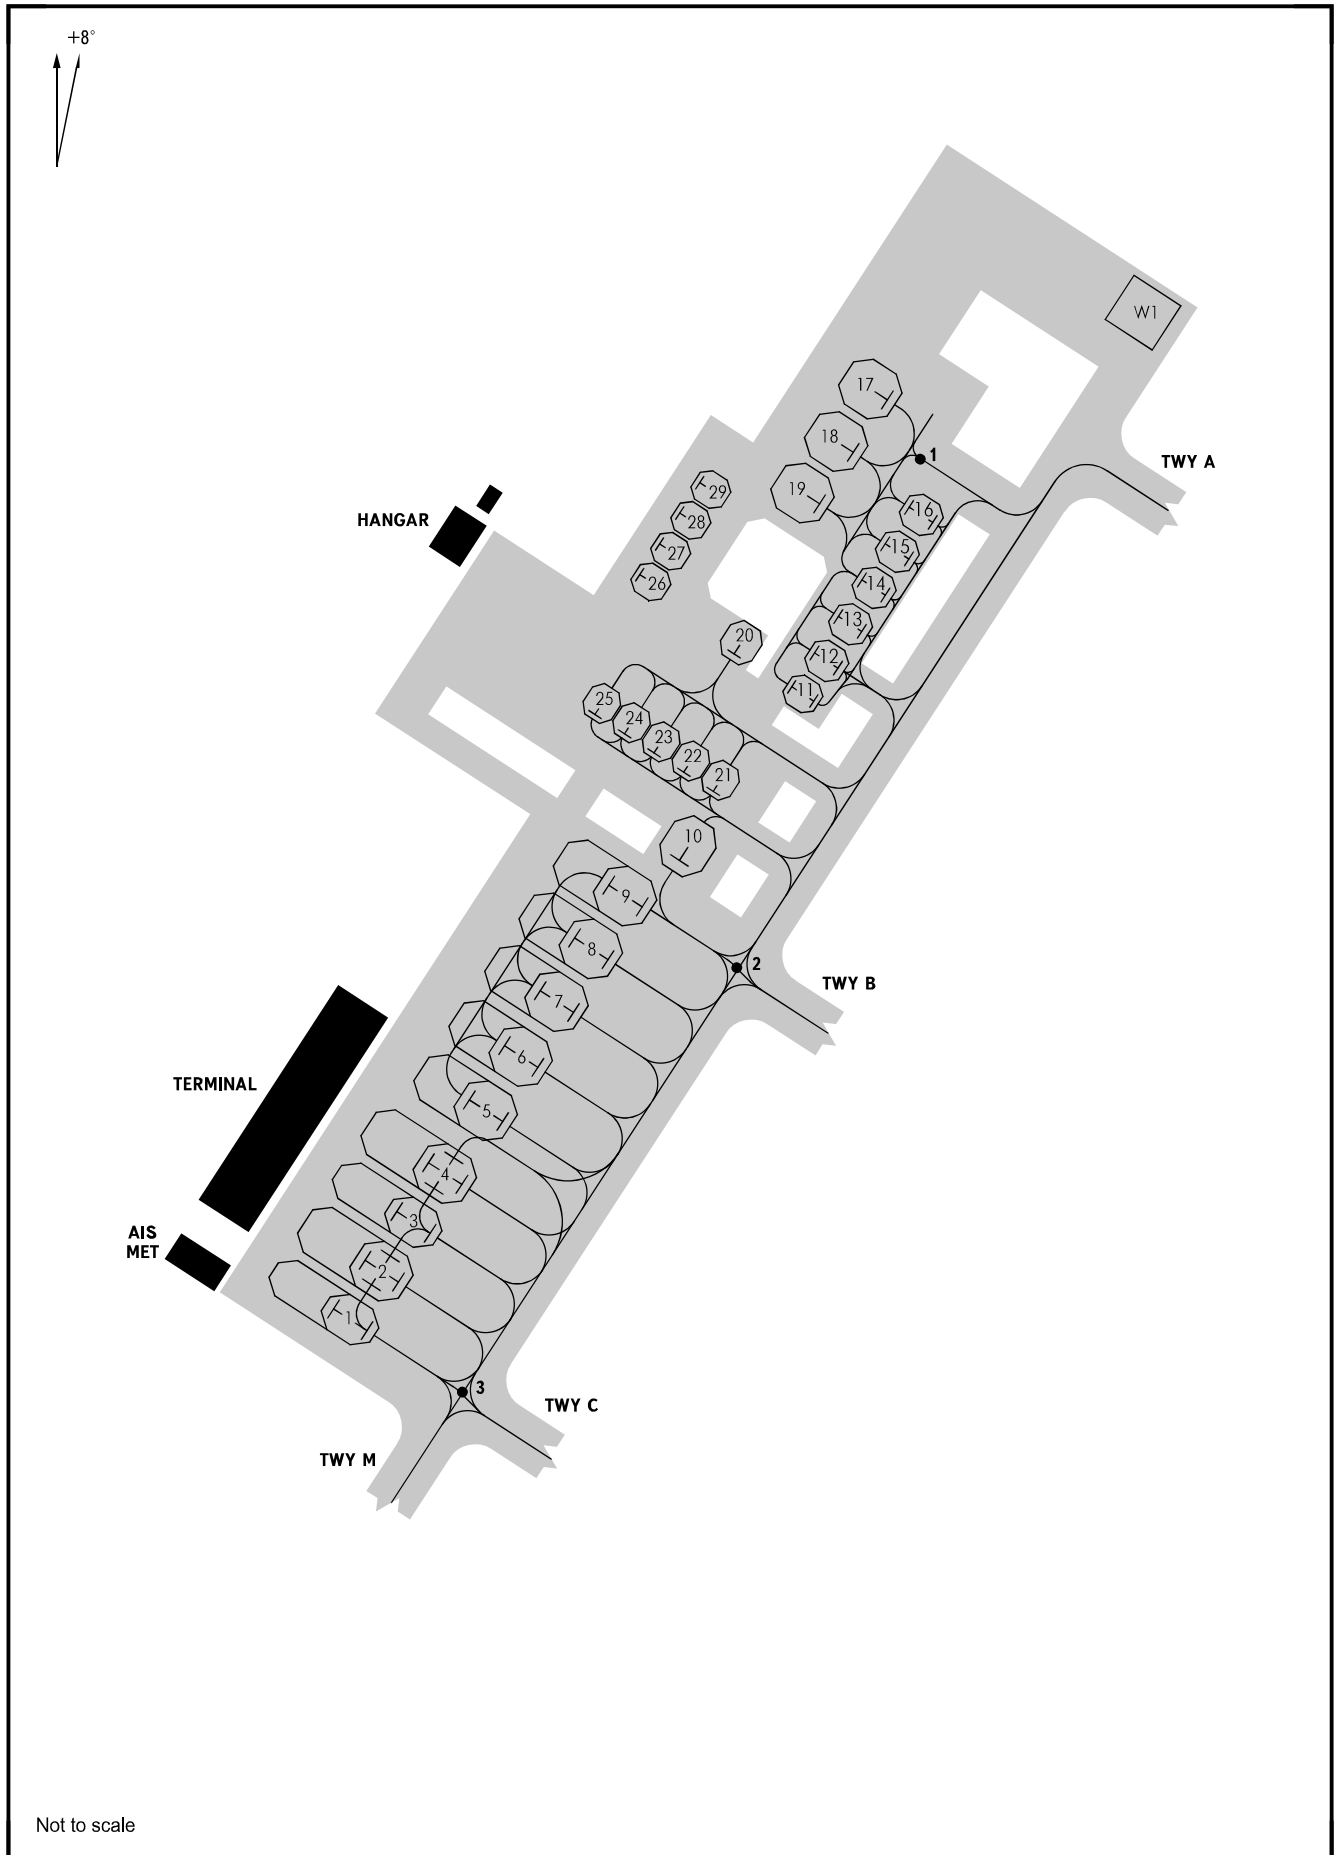

AIRCRAFT PARKING/
DOCKING CHART - ICAO

TOMSK TOWER 127.300
TOMSK GROUND 118.800

TOMSK, RUSSIA

BOGASHEVO

Not to scale