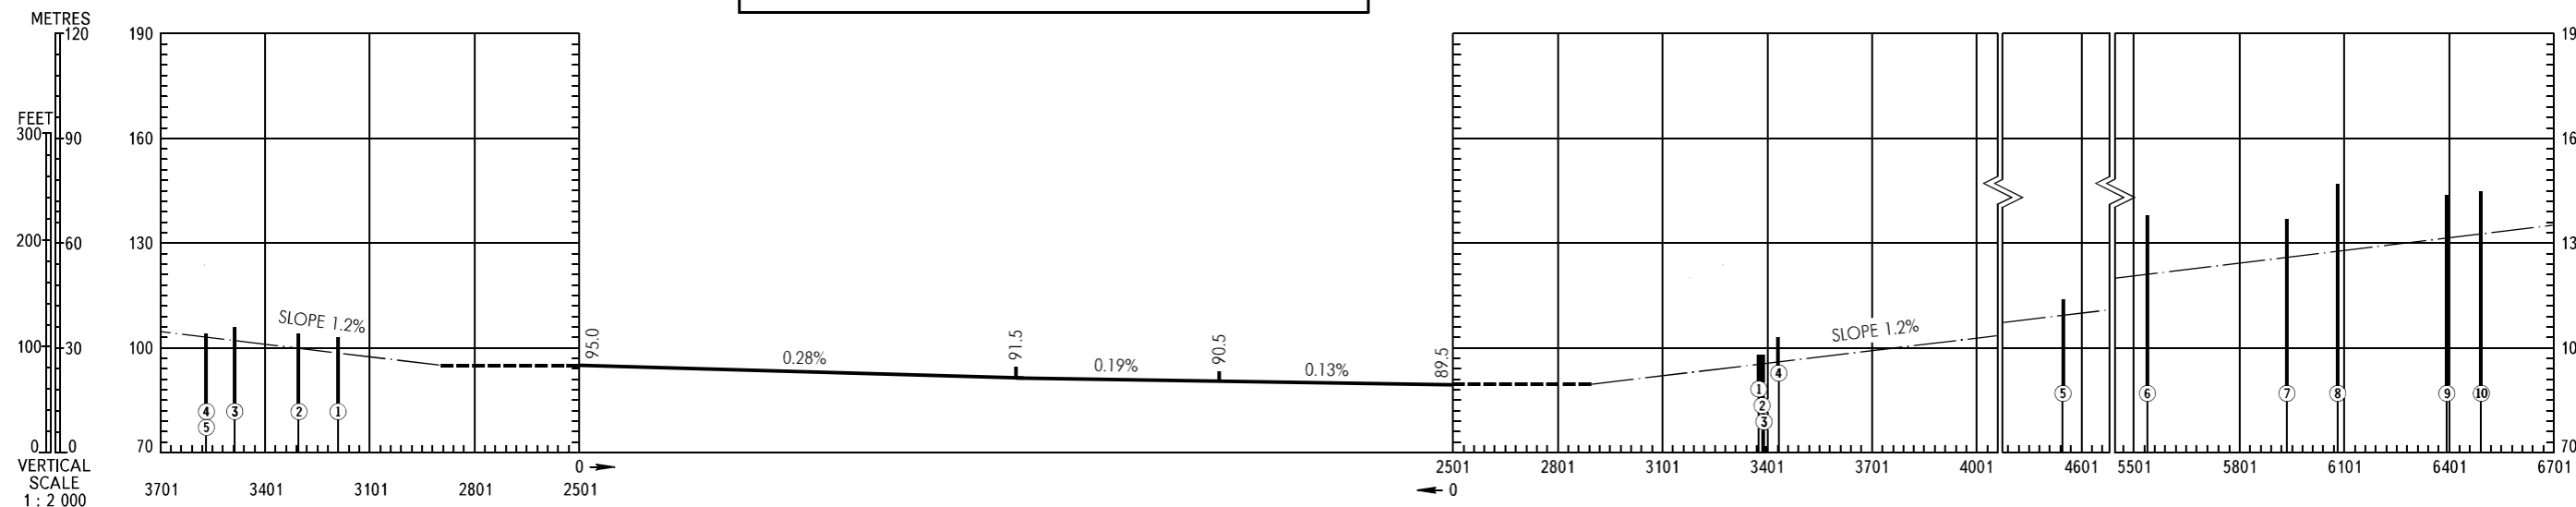

AERODROME OBSTACLE
CHART - ICAO

TYPE A (OPERATING LIMITATIONS)

DIMENSIONS AND ELEVATIONS IN METRES

OMSK, RUSSIA
TSENTRALNY
RWY 07/25

MAGNETIC VARIATION 12°E

DECLARED DISTANCES			
RWY 07		RWY 25	
2501	TAKE-OFF RUN AVAILABLE	2501	
2901	TAKE-OFF DISTANCE AVAILABLE	2901	
2501	ACCELERATE STOP DISTANCE AVAILABLE	2501	
2501	LANDING DISTANCE AVAILABLE	2501	