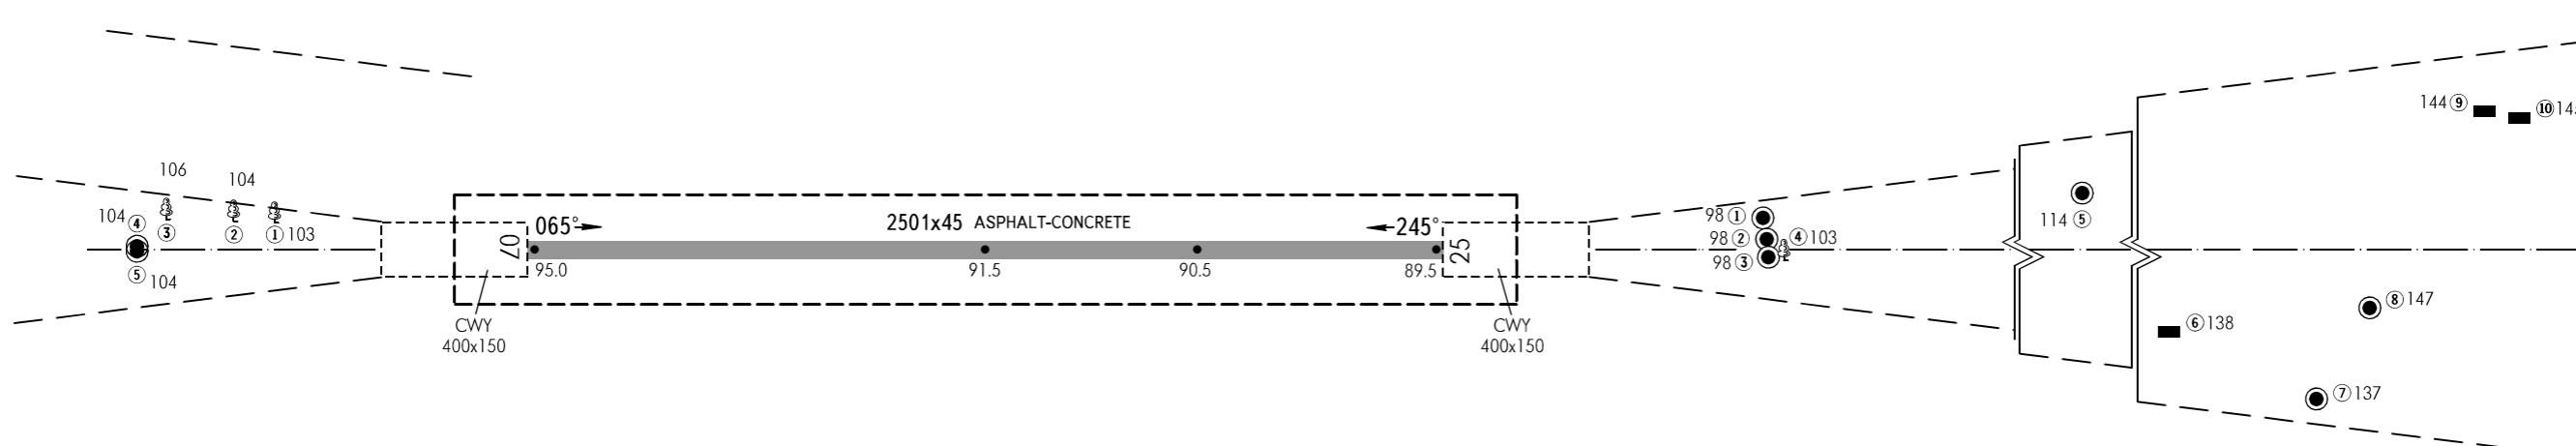

AERODROME OBSTACLE
CHART - ICAO

TYPE A (OPERATING LIMITATIONS)

DIMENSIONS AND ELEVATIONS IN METRES

OMSK, RUSSIA
TSENTRALNY
RWY 07/25

MAGNETIC VARIATION 12°E

DECLARED DISTANCES			
RWY 07		RWY 25	
2501	TAKE-OFF RUN AVAILABLE	2501	
2901	TAKE-OFF DISTANCE AVAILABLE	2901	
2501	ACCELERATE STOP DISTANCE AVAILABLE	2501	
2501	LANDING DISTANCE AVAILABLE	2501	

LEGEND	
IDENTIFICATION NUMBER	①
ADF, ANTENNA, MAST, POLE, SPIRE, ETC	●
TREES	🌳
BUILDING	■