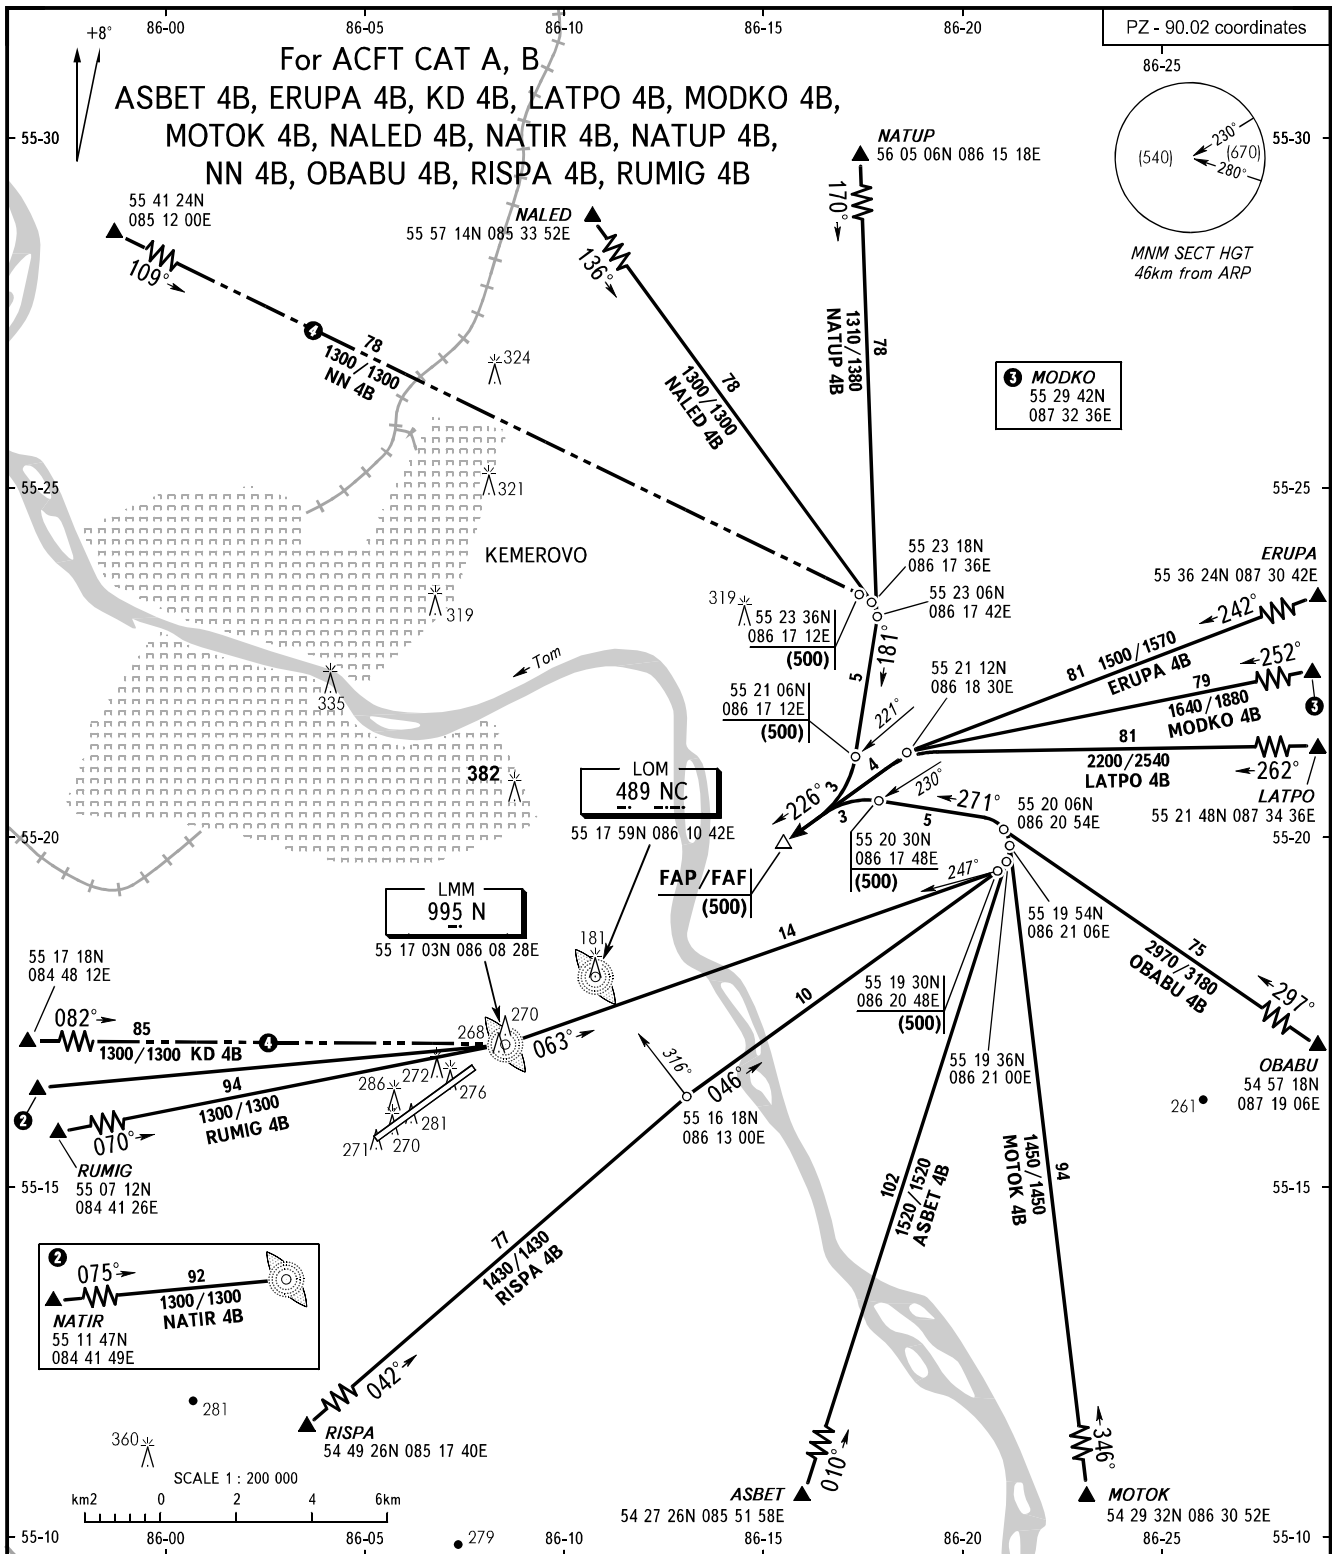

STANDARD ARRIVAL CHART
INSTRUMENT (STAR) - ICAO

KEMEROVO, RUSSIA
KEMEROVO
RWY 23

TRANSITION
LEVEL : 1

START **118.300**
APPROACH **125.500**

- 1 TRANSITION LEVEL:
- FL030 when atmospheric pressure is 760mm mercury column or above;
- FL040 when atmospheric pressure is 759-733mm mercury column;
- FL050 when atmospheric pressure is 732mm mercury column or less.
- 2 Only for Russian users of airspace.

BEARINGS AND TRACKS ARE MAGNETIC
ALTITUDES, HEIGHTS AND ELEVATIONS ARE IN METRES
DISTANCES ARE IN KILOMETRES