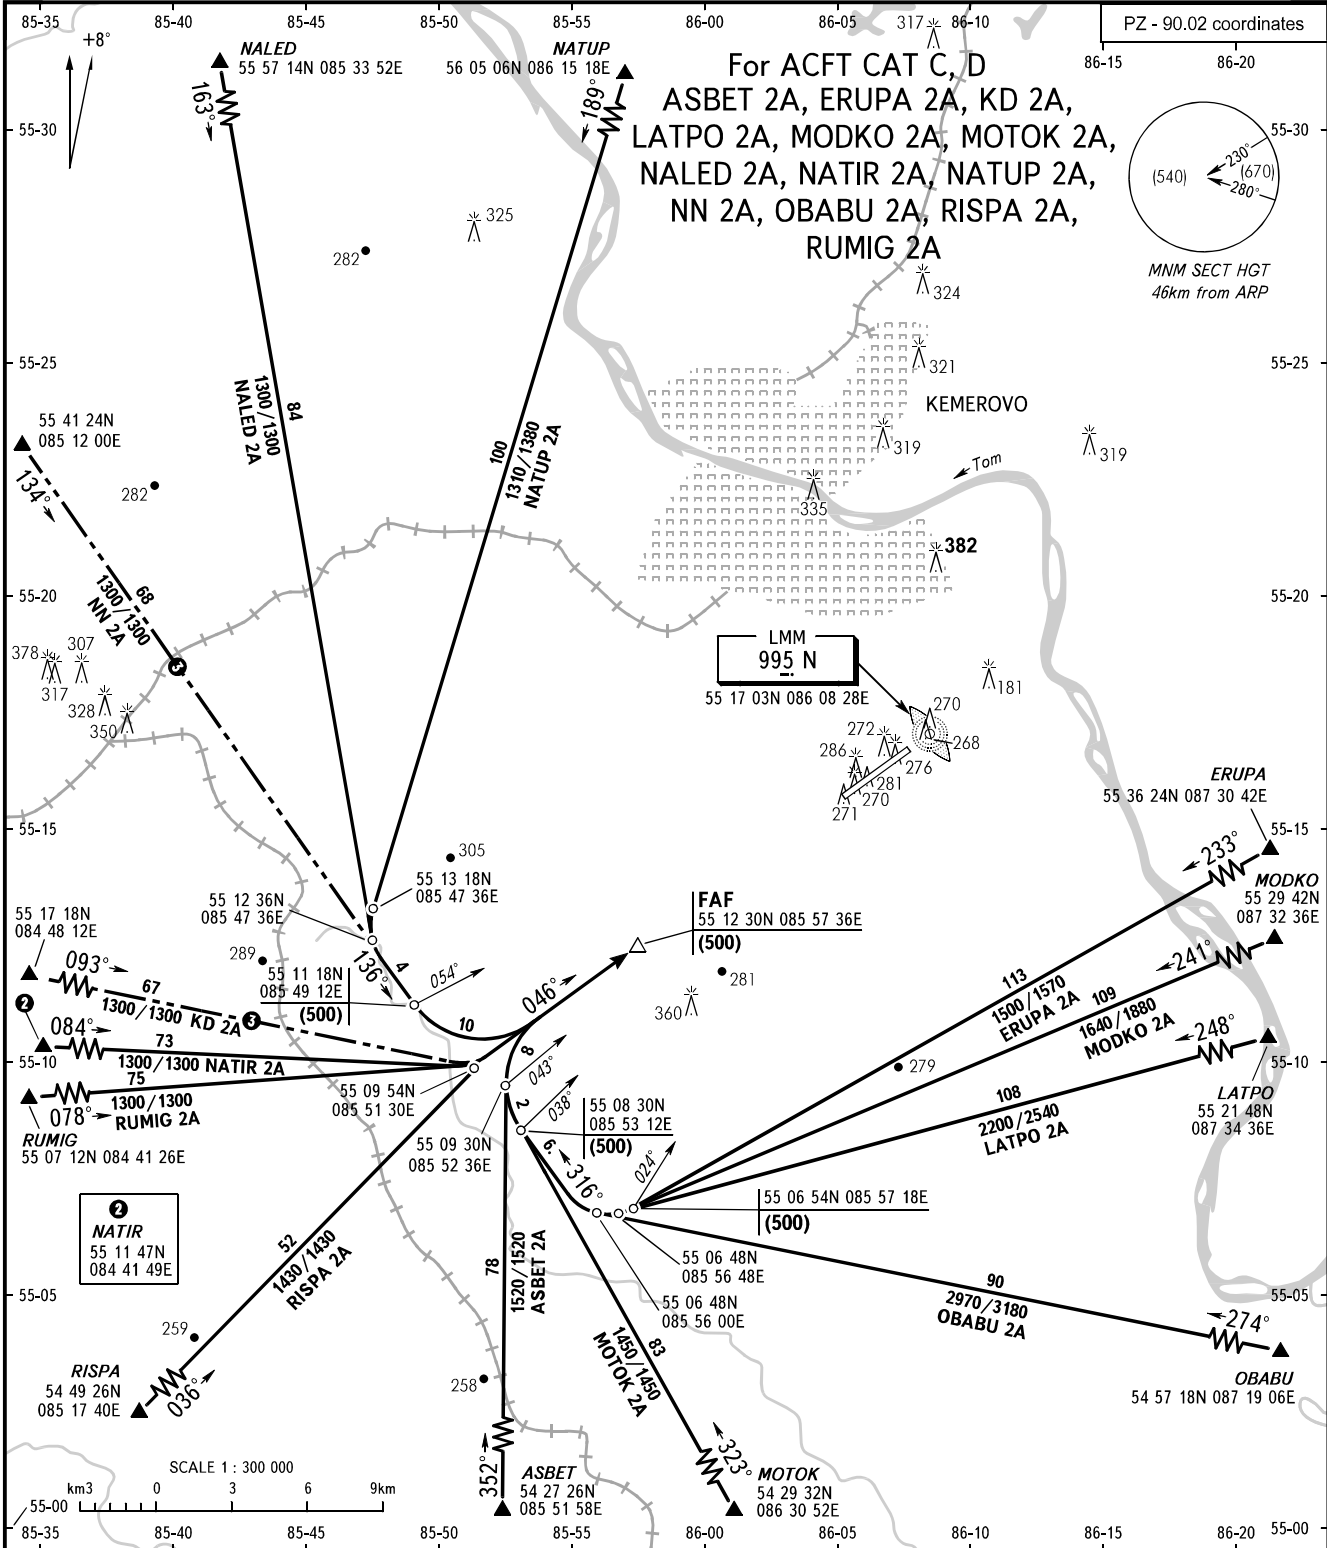

STANDARD ARRIVAL CHART  
INSTRUMENT (STAR) - ICAO

KEMEROVO, RUSSIA  
KEMEROVO  
RWY 05

TRANSITION  
LEVEL : ①

- ① TRANSITION LEVEL:
- FL030 when atmospheric pressure is 760mm mercury column or above;
  - FL040 when atmospheric pressure is 759-733mm mercury column;
  - FL050 when atmospheric pressure is 732mm mercury column or less.
- ② Only for Russian users of airspace.