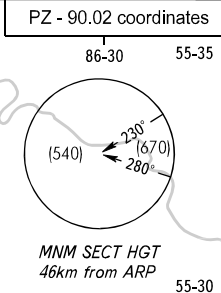

STANDARD DEPARTURE CHART  
INSTRUMENT (SID) - ICAO

TRANSITION  
HEIGHT : (500)

KEMEROVO, RUSSIA

KEMEROVO

RWY 05

START	118.300	① Only for Russian users of airspace.
APPROACH	125.500	

BEARINGS AND TRACKS ARE MAGNETIC  
ALTITUDES, HEIGHTS AND ELEVATIONS ARE IN METRES  
DISTANCES ARE IN KILOMETRES