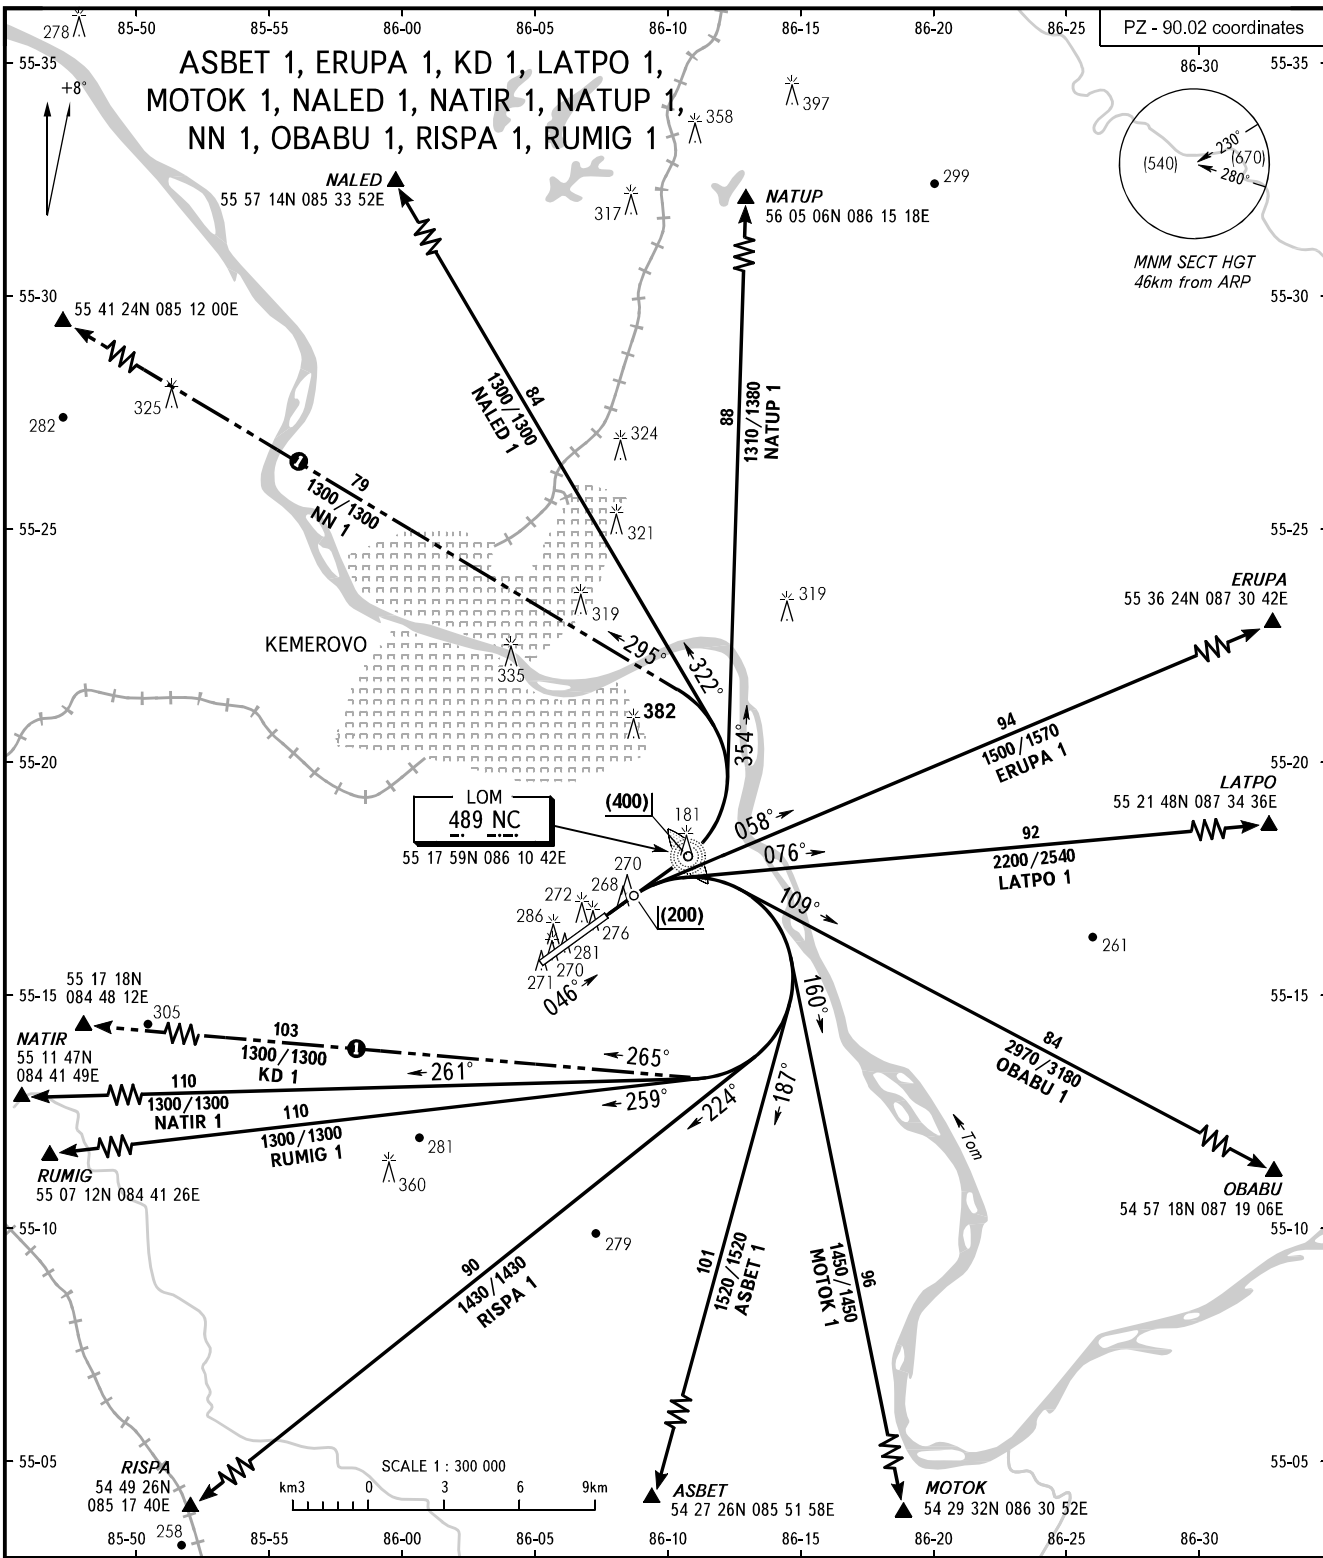

STANDARD DEPARTURE CHART  
INSTRUMENT (SID) - ICAO

TRANSITION  
HEIGHT : (500)

KEMEROVO, RUSSIA

KEMEROVO

RWY 05

START	118.300	① Only for Russian users of airspace.
APPROACH	125.500	

BEARINGS AND TRACKS ARE MAGNETIC  
ALTITUDES, HEIGHTS AND ELEVATIONS ARE IN METRES  
DISTANCES ARE IN KILOMETRES