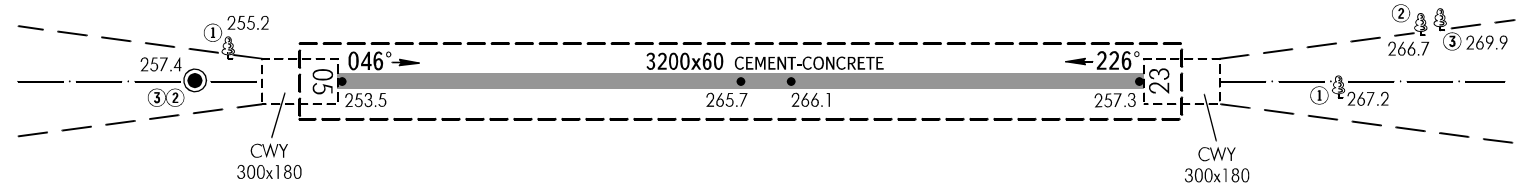

AERODROME OBSTACLE CHART - ICAO

TYPE **A** (OPERATING LIMITATIONS)

DIMENSIONS AND ELEVATIONS IN METRES

KEMEROVO, RUSSIA
KEMEROVO
RWY 05/23

MAGNETIC VARIATION **8°E**

DECLARED DISTANCES		
RWY 05		RWY 23
3200	TAKE-OFF RUN AVAILABLE	3200
3500	TAKE-OFF DISTANCE AVAILABLE	3500
3200	ACCELERATE STOP DISTANCE AVAILABLE	3200
3200	LANDING DISTANCE AVAILABLE	3200