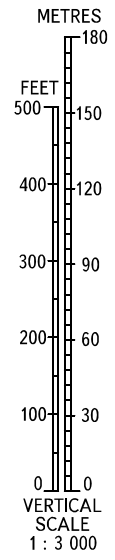

AERODROME OBSTACLE CHART - ICAO

TYPE **A** (OPERATING LIMITATIONS)

DIMENSIONS AND ELEVATIONS IN METRES

KEMEROVO, RUSSIA
KEMEROVO
RWY 05/23

MAGNETIC VARIATION **8°E**

DECLARED DISTANCES		
RWY 05		RWY 23
3200	TAKE-OFF RUN AVAILABLE	3200
3500	TAKE-OFF DISTANCE AVAILABLE	3500
3200	ACCELERATE STOP DISTANCE AVAILABLE	3200
3200	LANDING DISTANCE AVAILABLE	3200