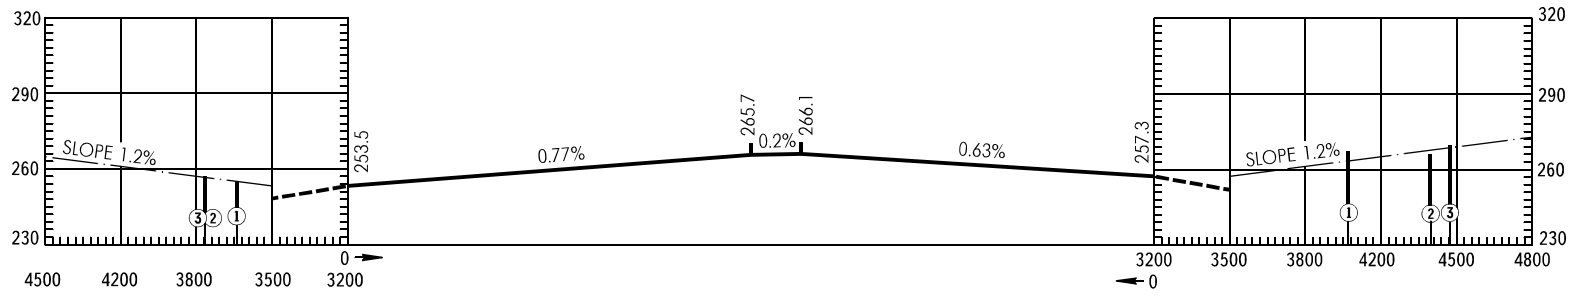

AERODROME OBSTACLE CHART - ICAO

TYPE **A** (OPERATING LIMITATIONS)

DIMENSIONS AND ELEVATIONS IN METRES

KEMEROVO, RUSSIA
KEMEROVO
RWY 05/23

MAGNETIC VARIATION **8°E**

DECLARED DISTANCES		
RWY 05		RWY 23
3200	TAKE-OFF RUN AVAILABLE	3200
3500	TAKE-OFF DISTANCE AVAILABLE	3500
3200	ACCELERATE STOP DISTANCE AVAILABLE	3200
3200	LANDING DISTANCE AVAILABLE	3200