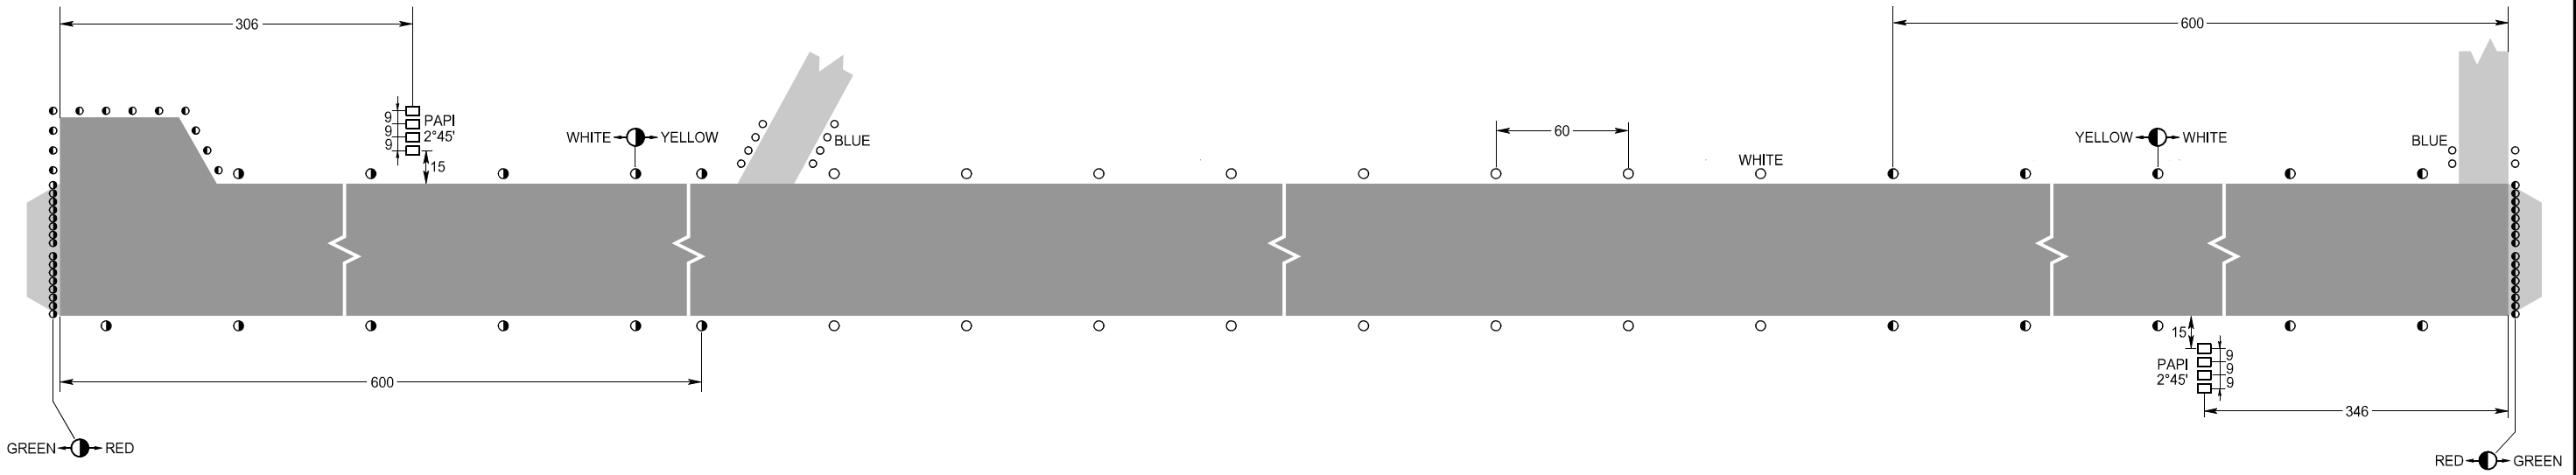

MARKING AIDS RWY 05 / 23 AND EXIT TWY

LIGHTING AIDS RWY 05 / 23 AND EXIT TWY

ELEVATIONS AND
DIMENSIONS IN METRES
BEARINGS ARE MAGNETIC