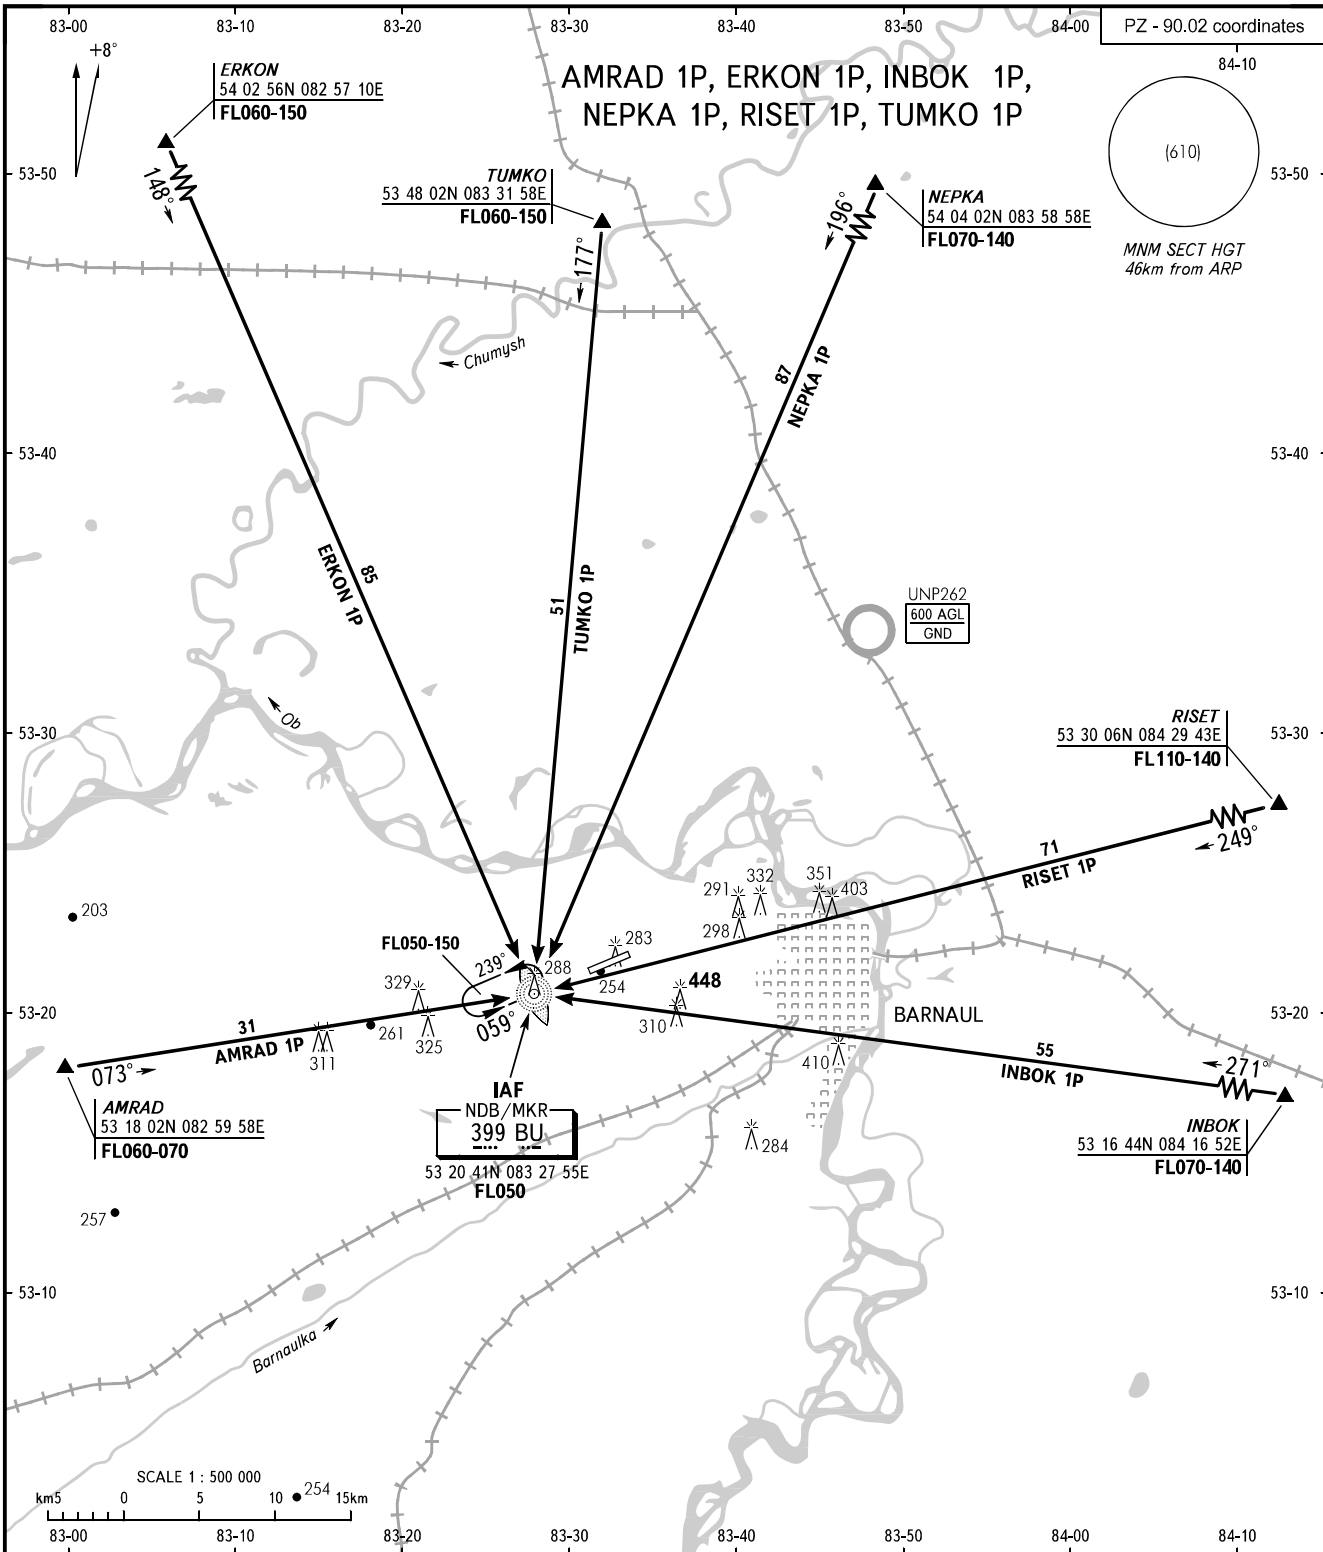

STANDARD ARRIVAL CHART
INSTRUMENT (STAR) - ICAO

TRANSITION
LEVEL : **FL050**

BARNAUL, RUSSIA
MIKHAYLOVKA
RWY 06

TOWER 123.500

BEARINGS AND TRACKS ARE MAGNETIC
ALTITUDES, HEIGHTS AND ELEVATIONS ARE IN METRES
DISTANCES ARE IN KILOMETRES

CHANGE: UNP262