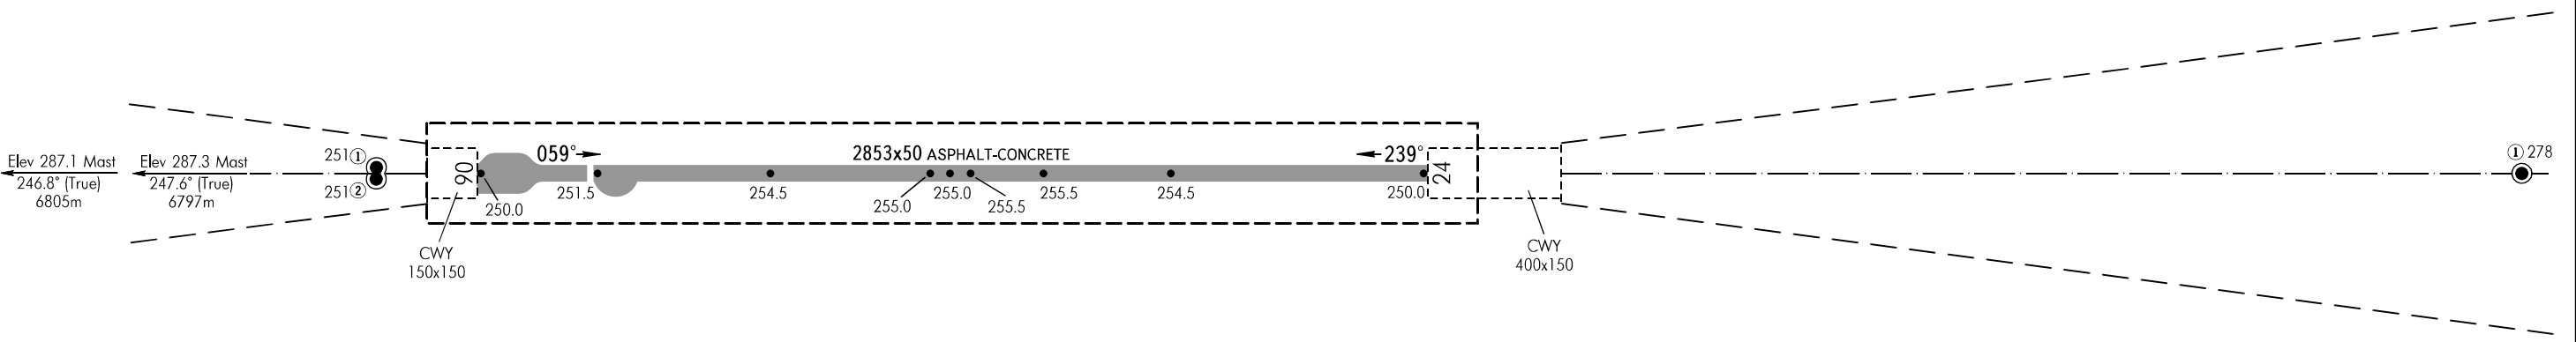

AERODROME OBSTACLE
CHART - ICAO

TYPE **A** (OPERATING LIMITATIONS)

DIMENSIONS AND ELEVATIONS IN METRES

BARNAUL, RUSSIA
MIKHAYLOVKA
RWY 06/24

MAGNETIC VARIATION 8°E

| DECLARED DISTANCES | | |
|--------------------|------------------------------------|--------|
| RWY 06 | | RWY 24 |
| 2853 | TAKE-OFF RUN AVAILABLE | 2853 |
| 3253 | TAKE-OFF DISTANCE AVAILABLE | 3003 |
| 2853 | ACCELERATE-STOP DISTANCE AVAILABLE | 2853 |
| 2505 | LANDING DISTANCE AVAILABLE | 2853 |

| LEGEND | |
|-----------------------|---|
| IDENTIFICATION NUMBER | ① |
| ANTENNA | ● |
| | |
| | |