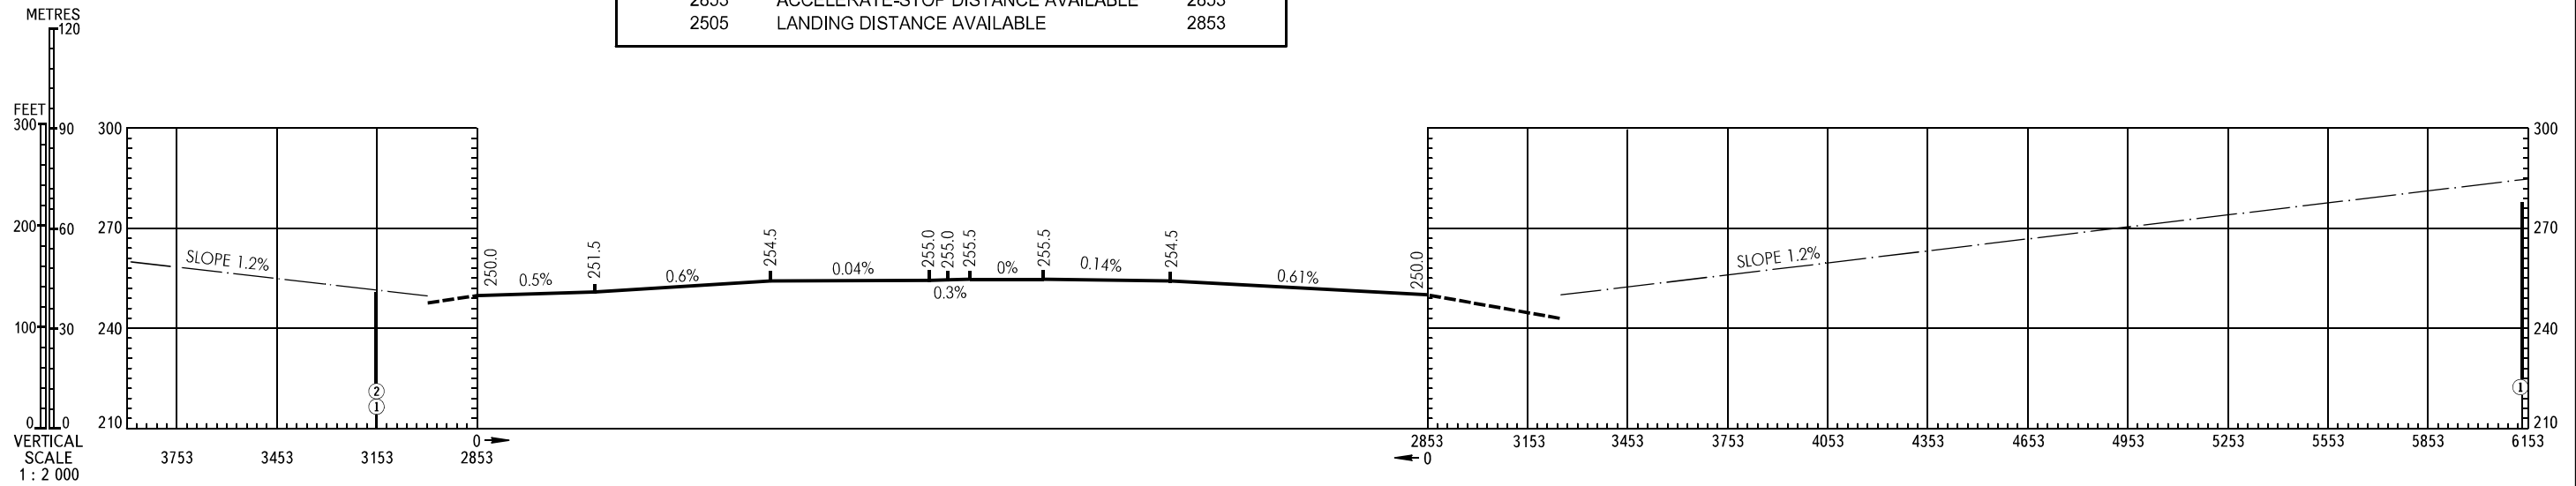

AERODROME OBSTACLE
CHART - ICAO

TYPE **A** (OPERATING LIMITATIONS)

DIMENSIONS AND ELEVATIONS IN METRES

BARNAUL, RUSSIA
MIKHAYLOVKA
RWY 06/24

MAGNETIC VARIATION 8°E

| DECLARED DISTANCES | | |
|--------------------|------------------------------------|--------|
| RWY 06 | | RWY 24 |
| 2853 | TAKE-OFF RUN AVAILABLE | 2853 |
| 3253 | TAKE-OFF DISTANCE AVAILABLE | 3003 |
| 2853 | ACCELERATE-STOP DISTANCE AVAILABLE | 2853 |
| 2505 | LANDING DISTANCE AVAILABLE | 2853 |