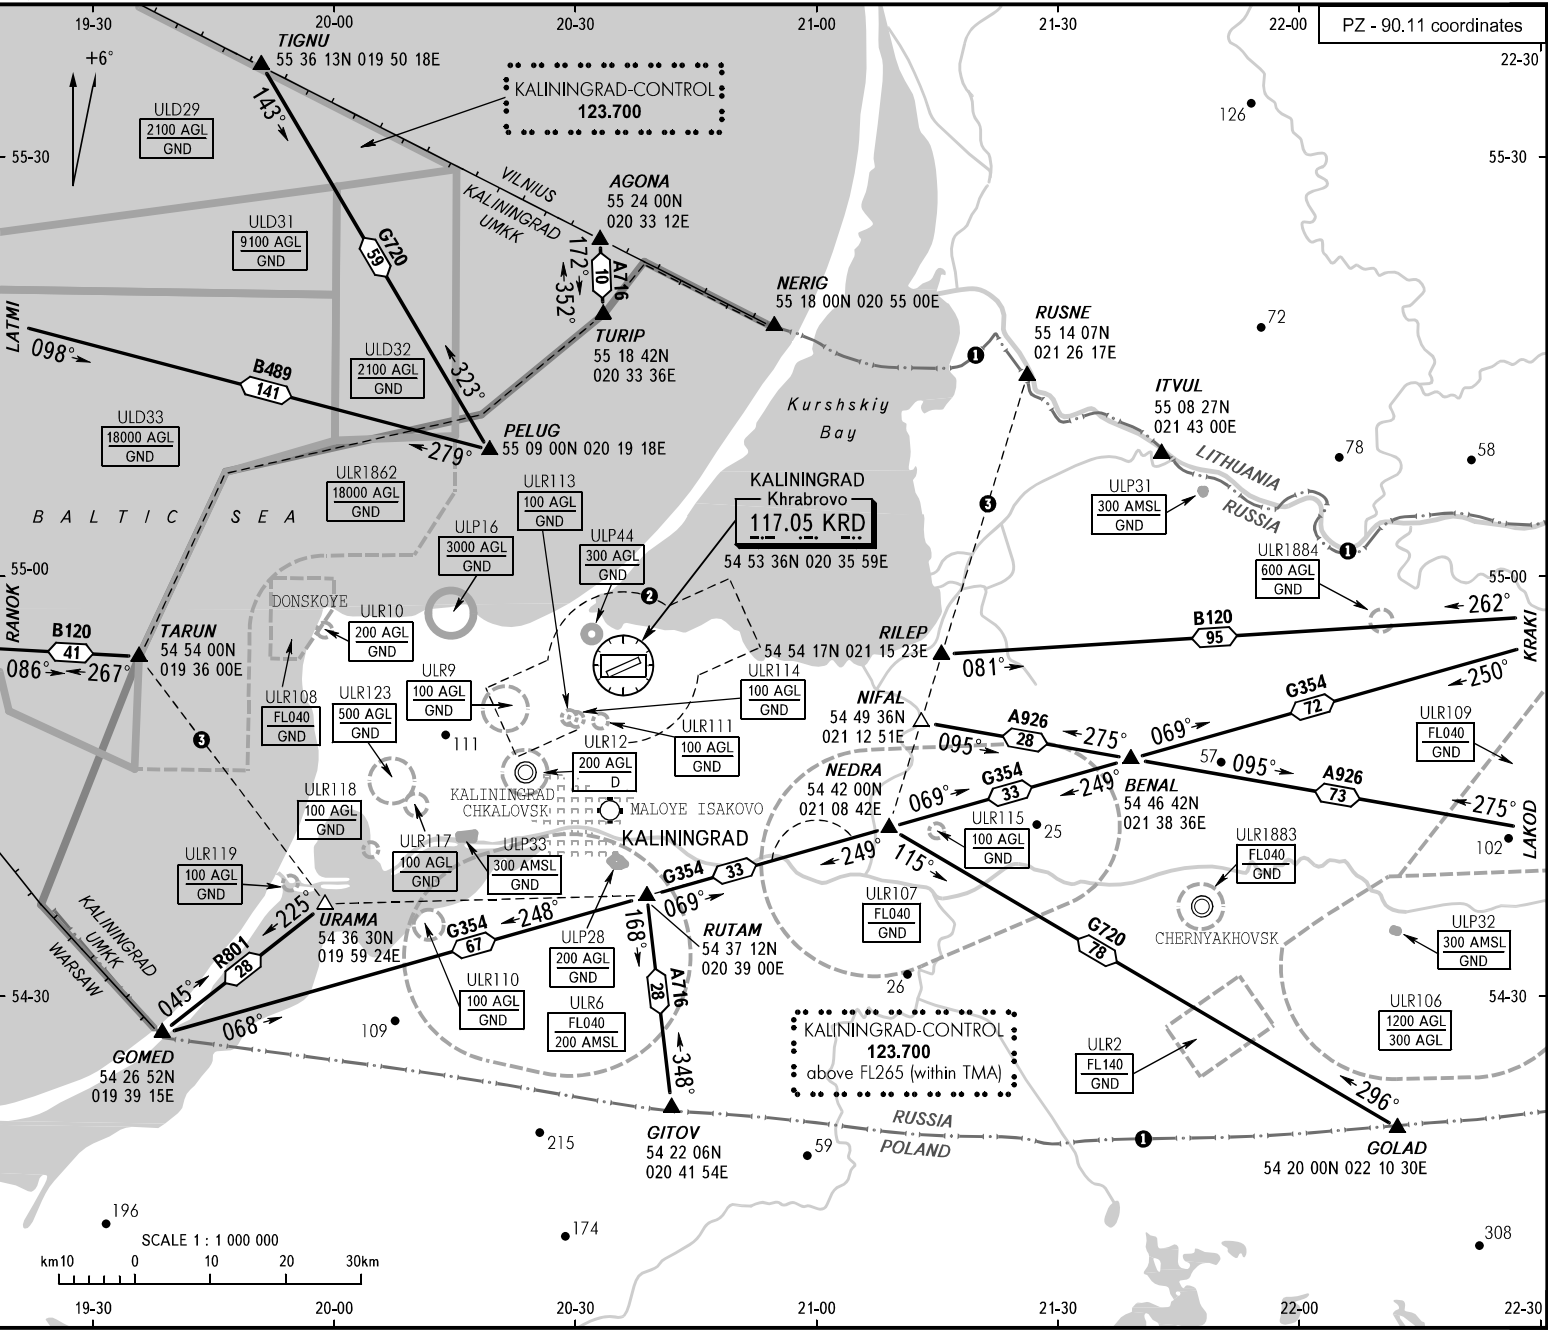

AREA CHART - ICAO

ARRIVAL, DEPARTURE
AND TRANSIT ROUTES

KALININGRAD, RUSSIA

KHRABROVO

- 1 FIR and TMA boundaries coincide with the Russian Federation state border.
- 2 CTR 1 (GND-500 AMSL).
- 3 CTR 2 (above 200 AMSL up to FL080 excluding CTR 1).

APPROACH TOWER 126.000
127.200

BEARINGS AND TRACKS ARE MAGNETIC
ALTITUDES, HEIGHTS AND ELEVATIONS ARE IN METRES
DISTANCES ARE IN KILOMETRES