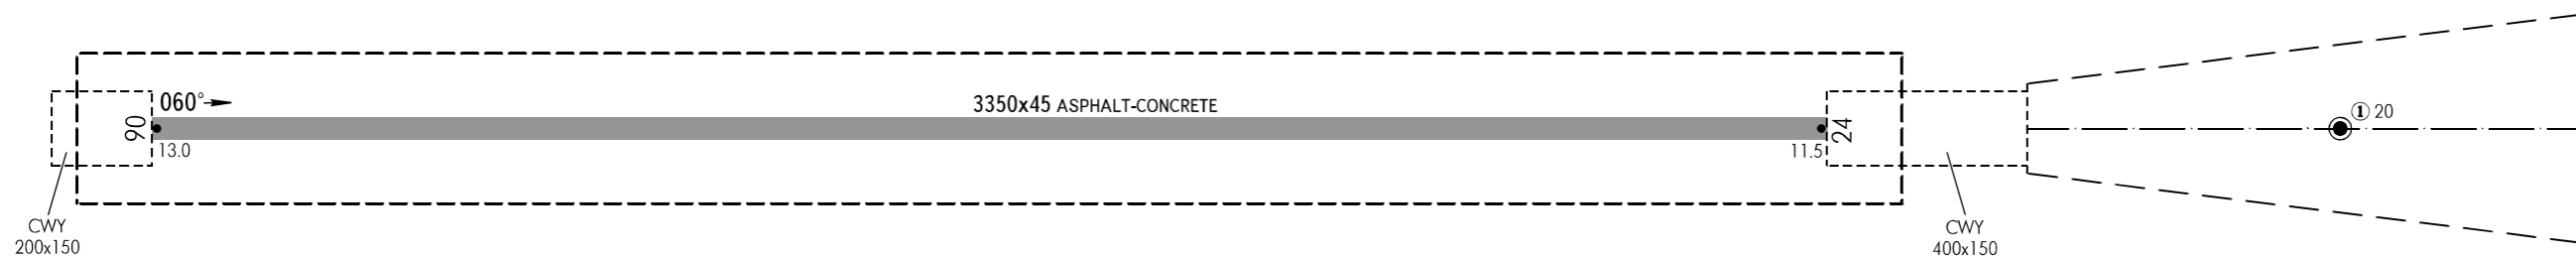

AERODROME OBSTACLE  
CHART - ICAO

TYPE **A** (OPERATING LIMITATIONS)

DIMENSIONS AND ELEVATIONS IN METRES

KALININGRAD, RUSSIA  
KHRABROVO  
RWY 06

MAGNETIC VARIATION 6°E (2017)

DECLARED DISTANCES	
RWY 06	
3350	TAKE-OFF RUN AVAILABLE
3750	TAKE-OFF DISTANCE AVAILABLE
3350	ACCELERATE-STOP DISTANCE AVAILABLE
3350	LANDING DISTANCE AVAILABLE