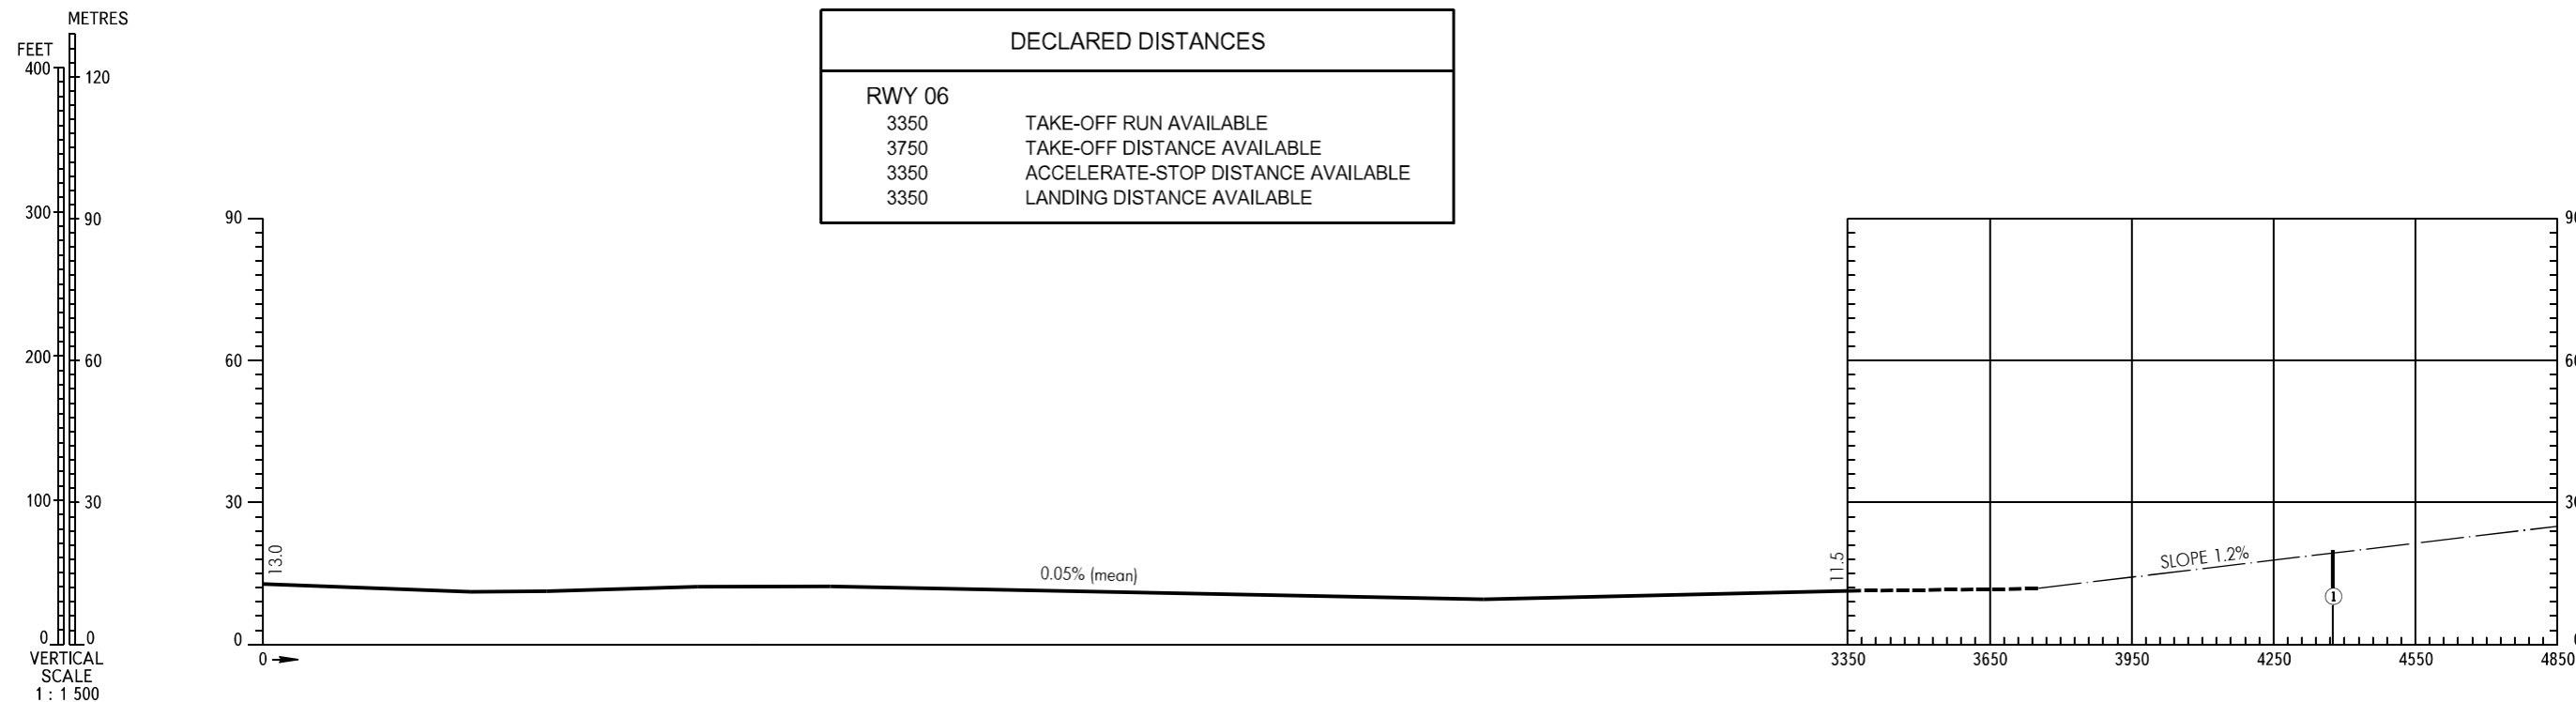

AERODROME OBSTACLE  
CHART - ICAO

TYPE **A** (OPERATING LIMITATIONS)

DIMENSIONS AND ELEVATIONS IN METRES

KALININGRAD, RUSSIA  
KHRABROVO  
RWY 06

MAGNETIC VARIATION 6°E (2017)

DECLARED DISTANCES	
RWY 06	
3350	TAKE-OFF RUN AVAILABLE
3750	TAKE-OFF DISTANCE AVAILABLE
3350	ACCELERATE-STOP DISTANCE AVAILABLE
3350	LANDING DISTANCE AVAILABLE

LEGEND	
IDENTIFICATION NUMBER	①
MAST	●