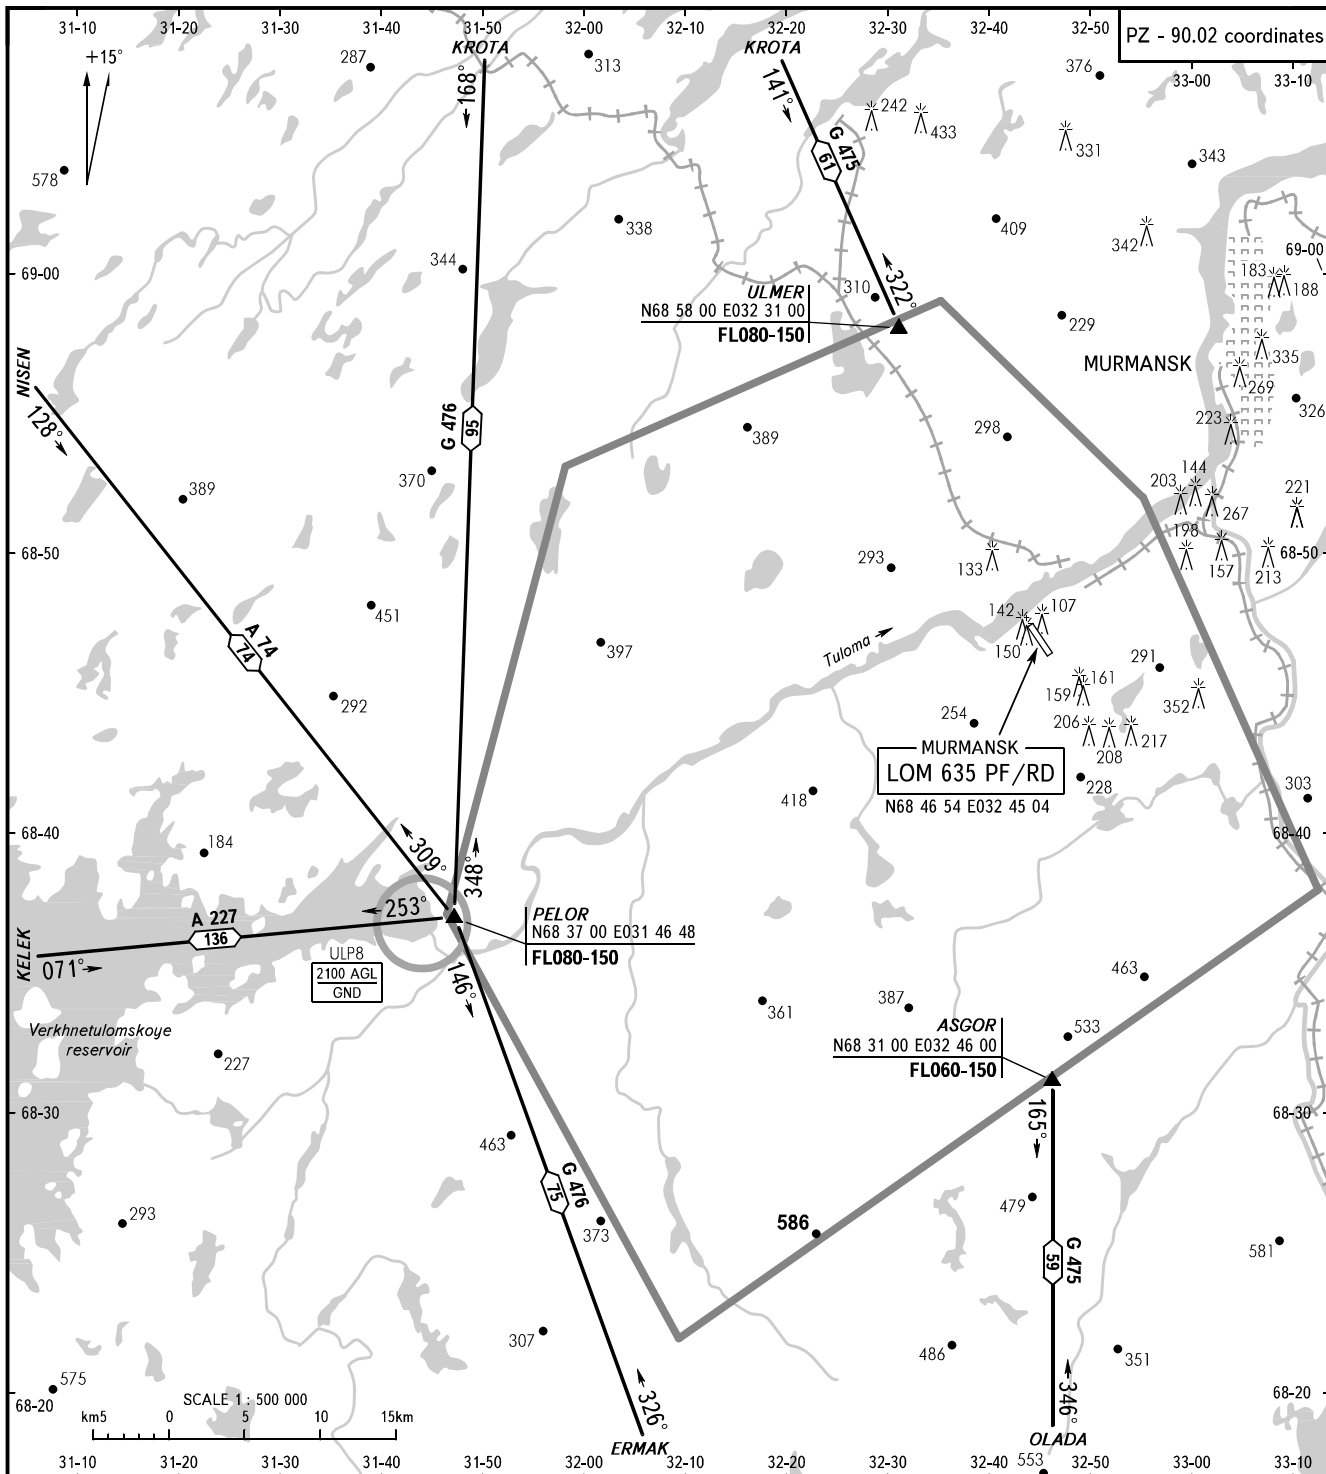

AREA CHART - ICAO

ARRIVAL, DEPARTURE
AND TRANSIT ROUTES

MURMANSK, RUSSIA

MURMANSK

CONTROL 132.1
TOWER 120.3
ATIS 127.4

CHANGE: COORD, FL