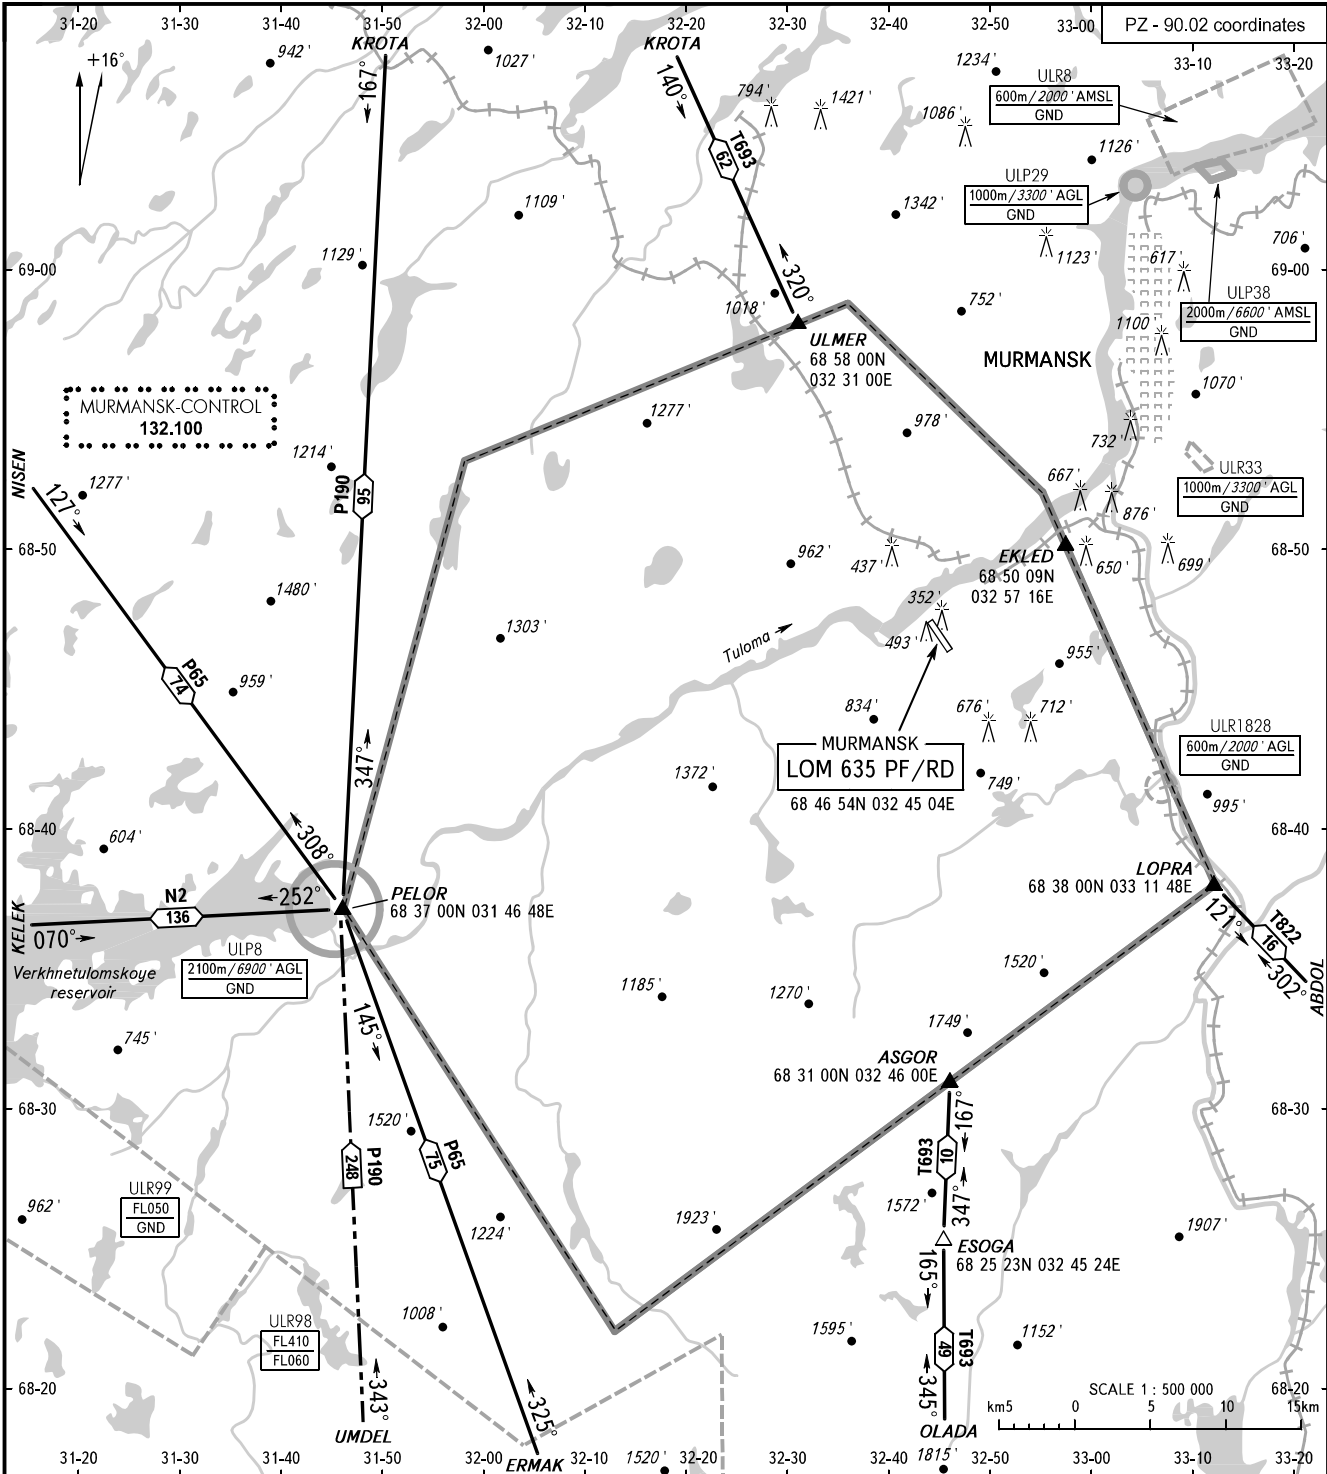

AREA CHART - ICAO

ARRIVAL, DEPARTURE
AND TRANSIT ROUTES

MURMANSK, RUSSIA

MURMANSK

CHANGE: Edded AWY P190

BEARINGS AND TRACKS ARE MAGNETIC
ALTITUDES AND ELEVATIONS IN FEET
DISTANCES IN KILOMETRES