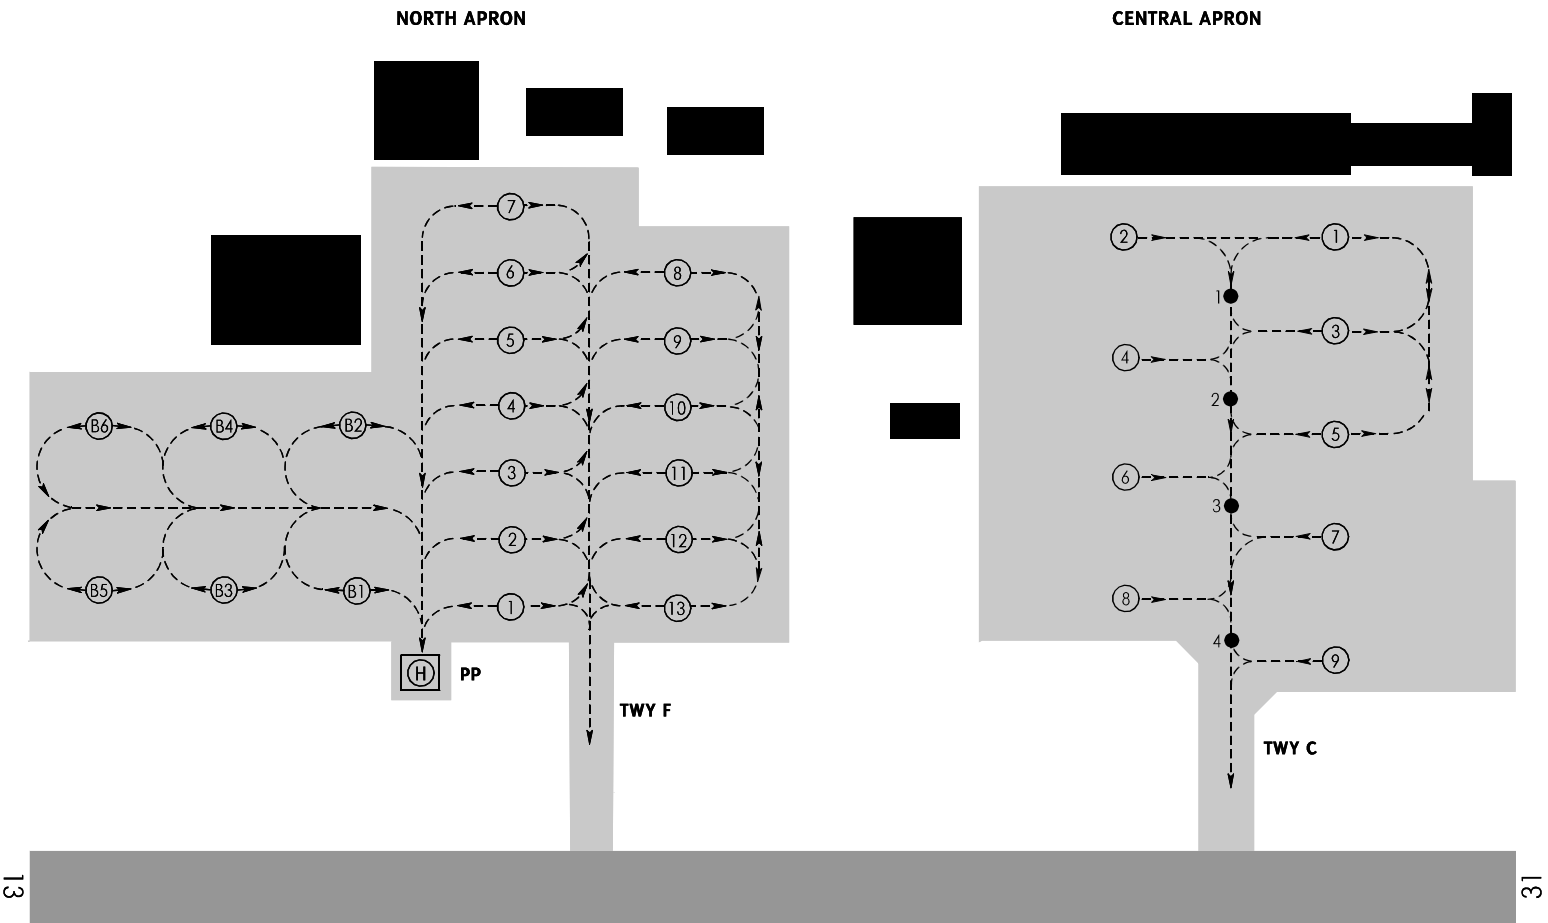

AERODROME GROUND MOVEMENT
AND AIRCRAFT PARKING CHART - ICAO

TOWER 120.300

MURMANSK, RUSSIA
MURMANSK

TAXI ROUTES FOR TAKE-OFF

COORDINATES OF ENGINES START-UP POSITION

- 1 - 684704.3N 0324522.0E
- 2 - 684703.8N 0324519.9E
- 3 - 684703.2N 0324517.2E
- 4 - 684702.5N 0324514.7E

WARNING
CENTRAL APRON:
See ULMM AD 2.20.

NOT TO SCALE

CHANGE: Taxi line