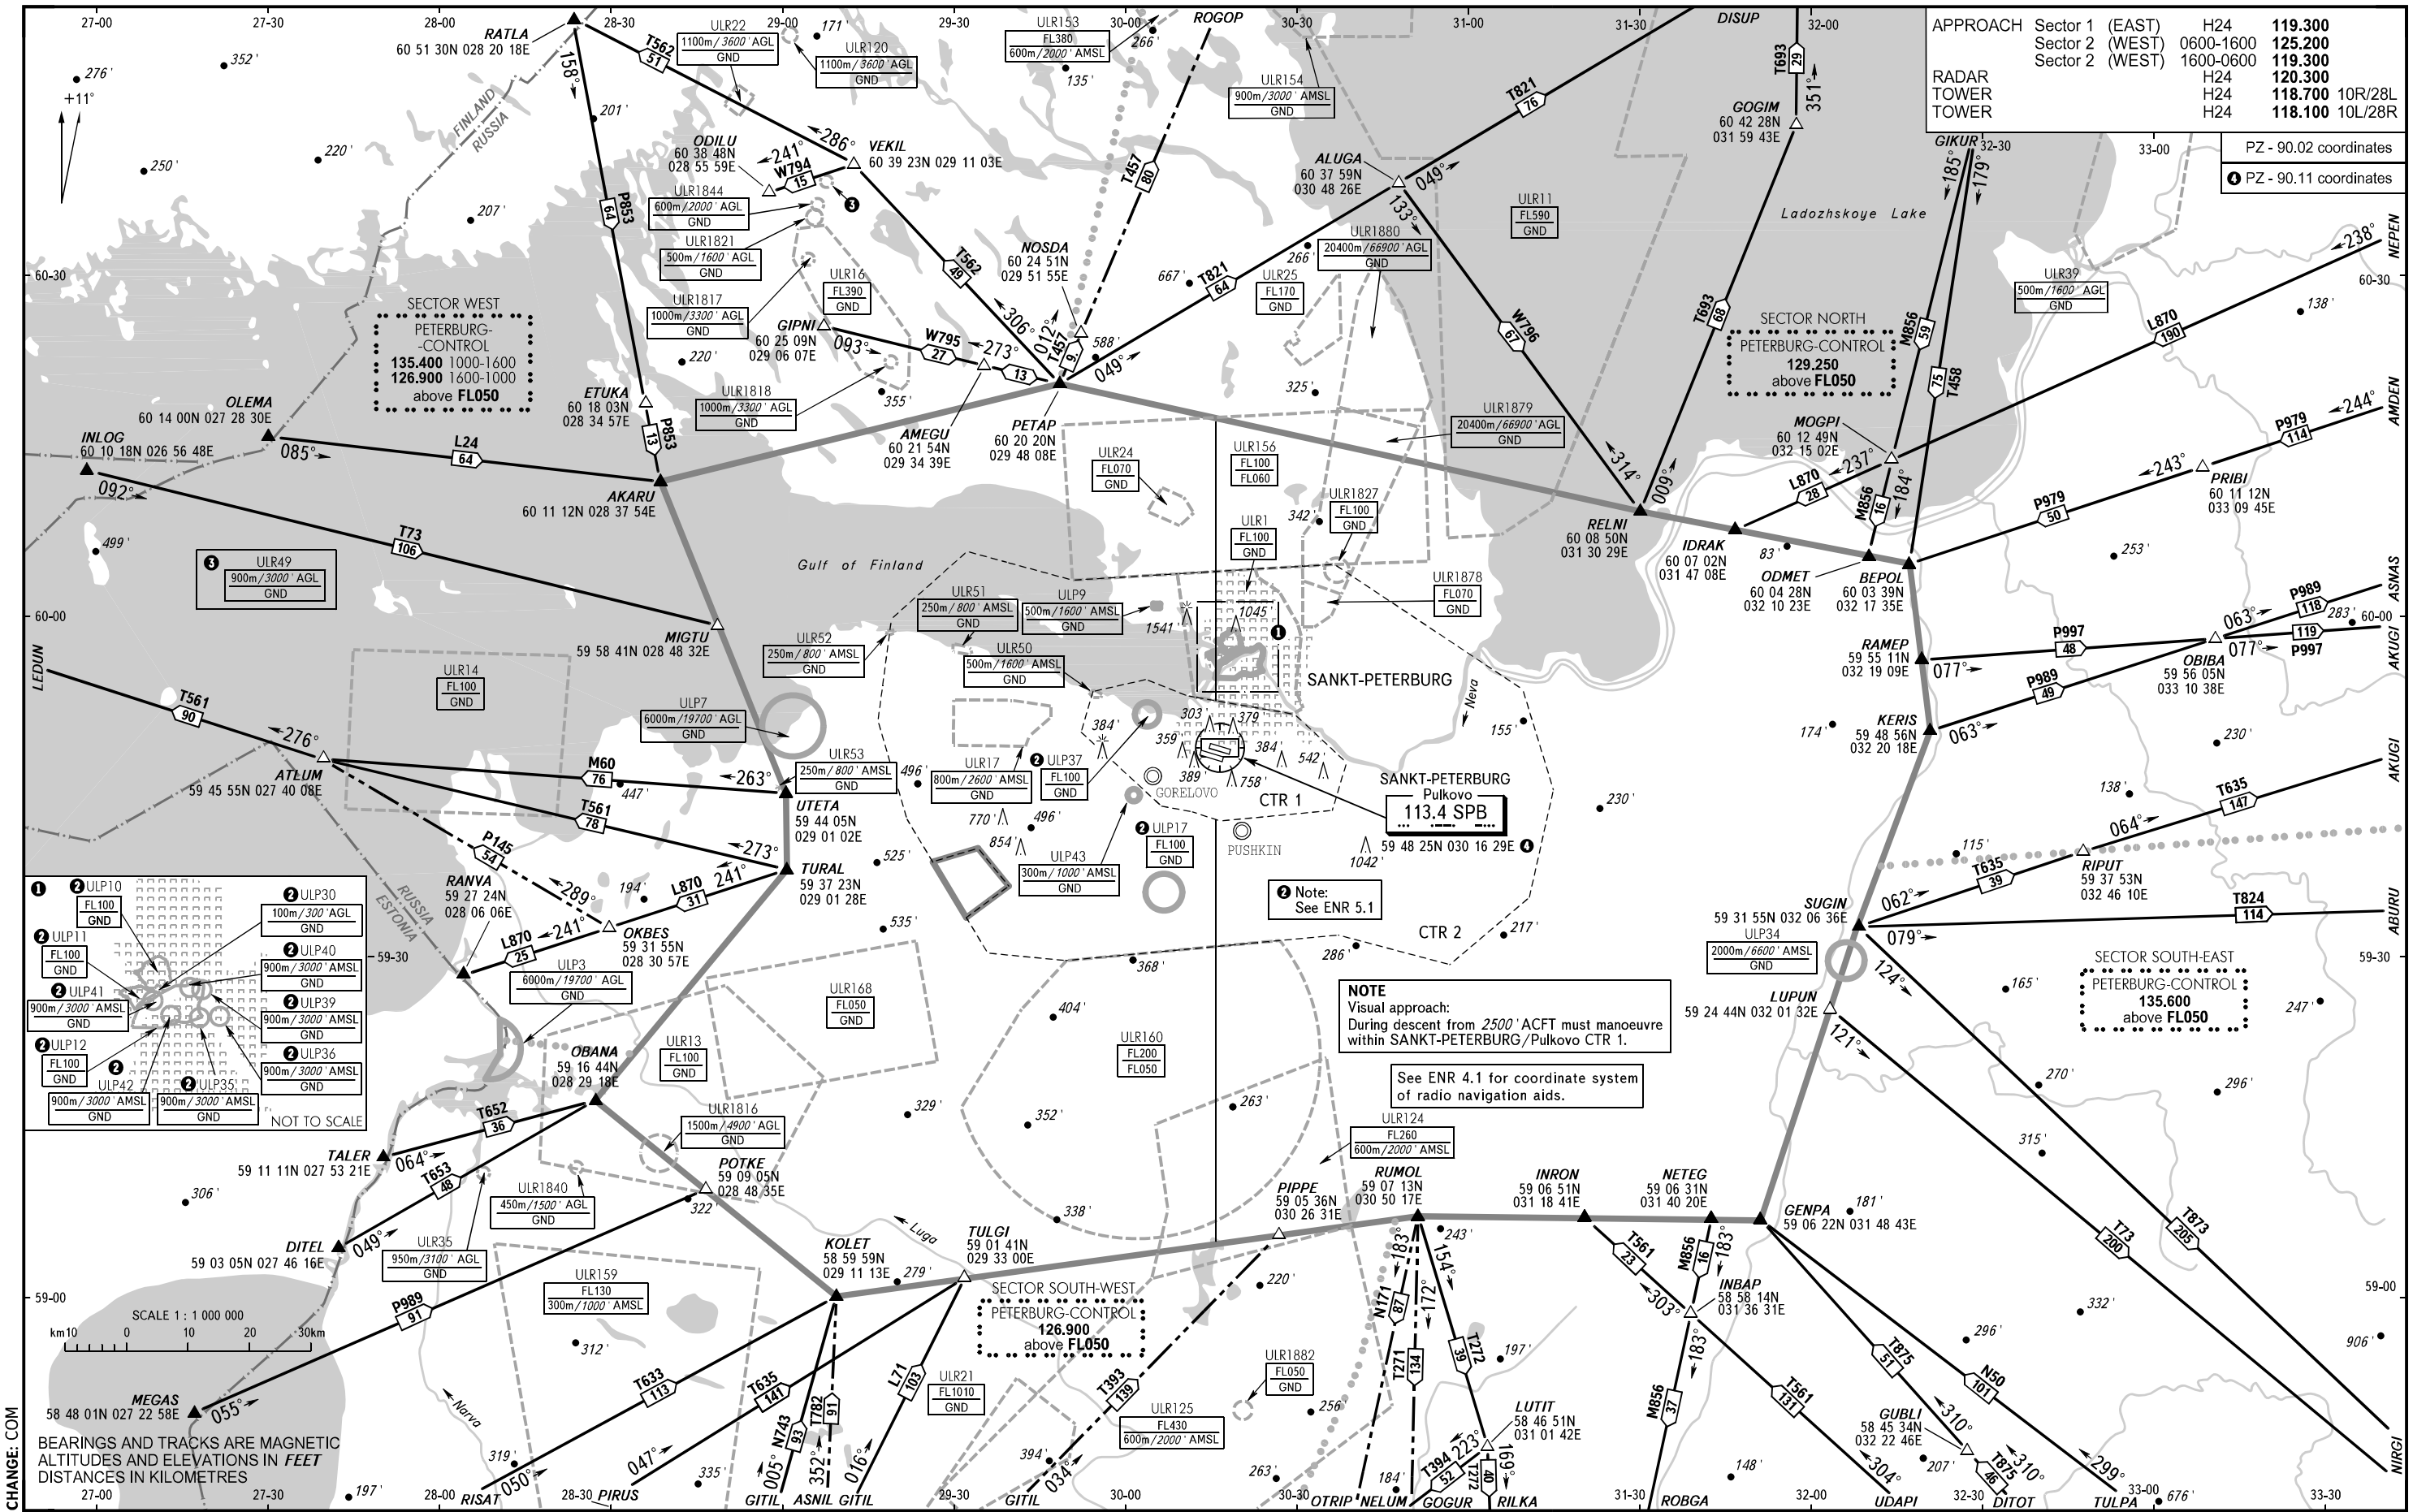

AREA CHART - ICAO

ARRIVAL, DEPARTURE
AND TRANSIT ROUTES

SANKT-PETERBURG, RUSSIA

PULKOVO

CHANGE: COM