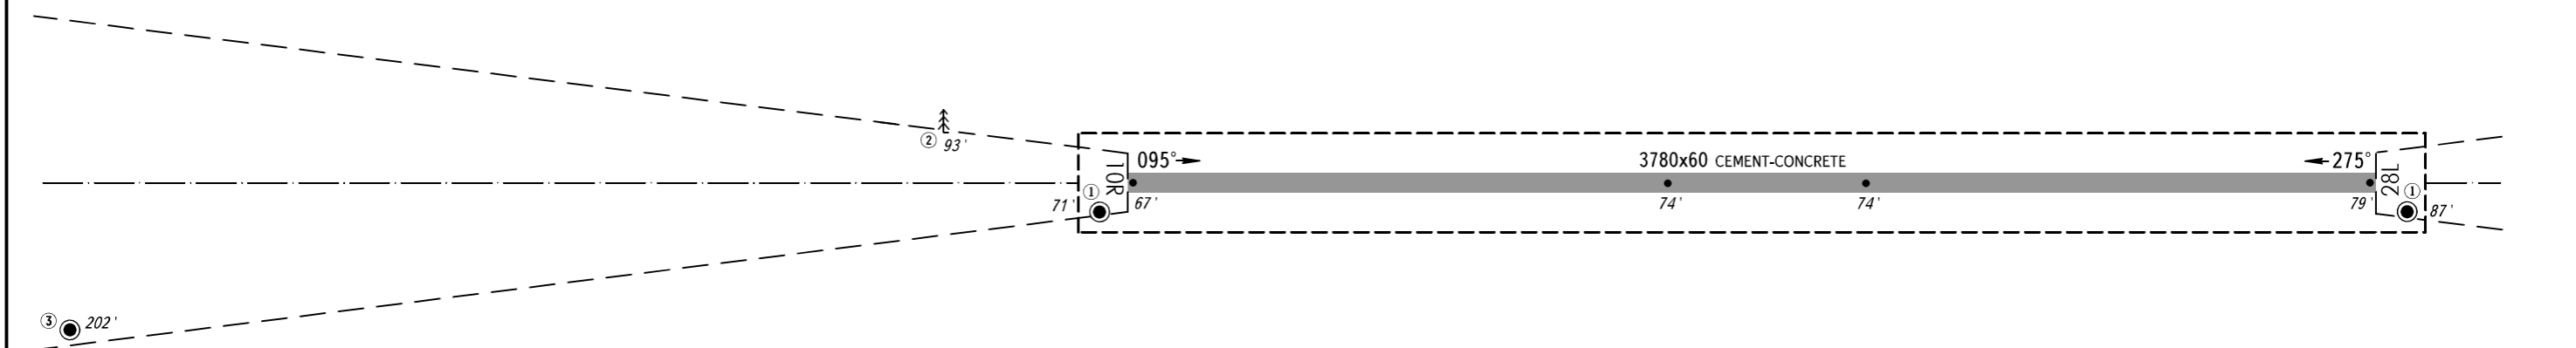

AERODROME OBSTACLE  
CHART - ICAO

TYPE **A** (OPERATING LIMITATIONS)

DIMENSIONS IN METRES, ELEVATIONS IN *FEET*

SANKT-PETERBURG, RUSSIA  
PULKOVO  
RWY 10R/28L

MAGNETIC VARIATION 11°E 2018

DECLARED DISTANCES		
RWY 10R		RWY 28L
3780	TAKE-OFF RUN AVAILABLE	3780
3780	TAKE-OFF DISTANCE AVAILABLE	3780
3780	ACCELERATE-STOP DISTANCE AVAILABLE	3780
3780	LANDING DISTANCE AVAILABLE	3780

LEGEND	
IDENTIFICATION NUMBER	①
ANTENNA, MAST	●
TREES	🌳