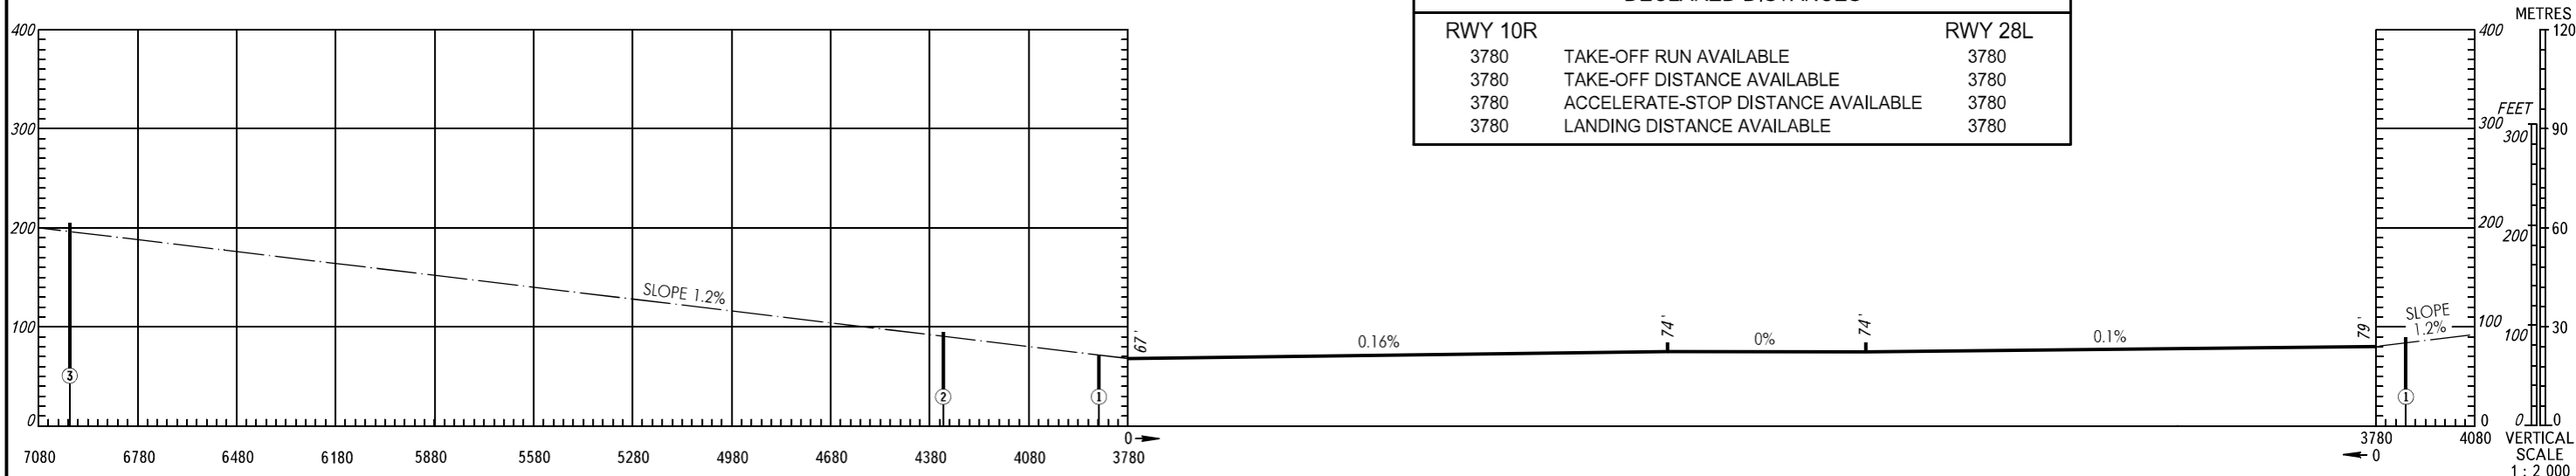

AERODROME OBSTACLE  
CHART - ICAO

TYPE **A** (OPERATING LIMITATIONS)

DIMENSIONS IN METRES, ELEVATIONS IN *FEET*

SANKT-PETERBURG, RUSSIA  
PULKOVO  
RWY 10R/28L

MAGNETIC VARIATION 11°E 2018

DECLARED DISTANCES		
RWY 10R		RWY 28L
3780	TAKE-OFF RUN AVAILABLE	3780
3780	TAKE-OFF DISTANCE AVAILABLE	3780
3780	ACCELERATE-STOP DISTANCE AVAILABLE	3780
3780	LANDING DISTANCE AVAILABLE	3780