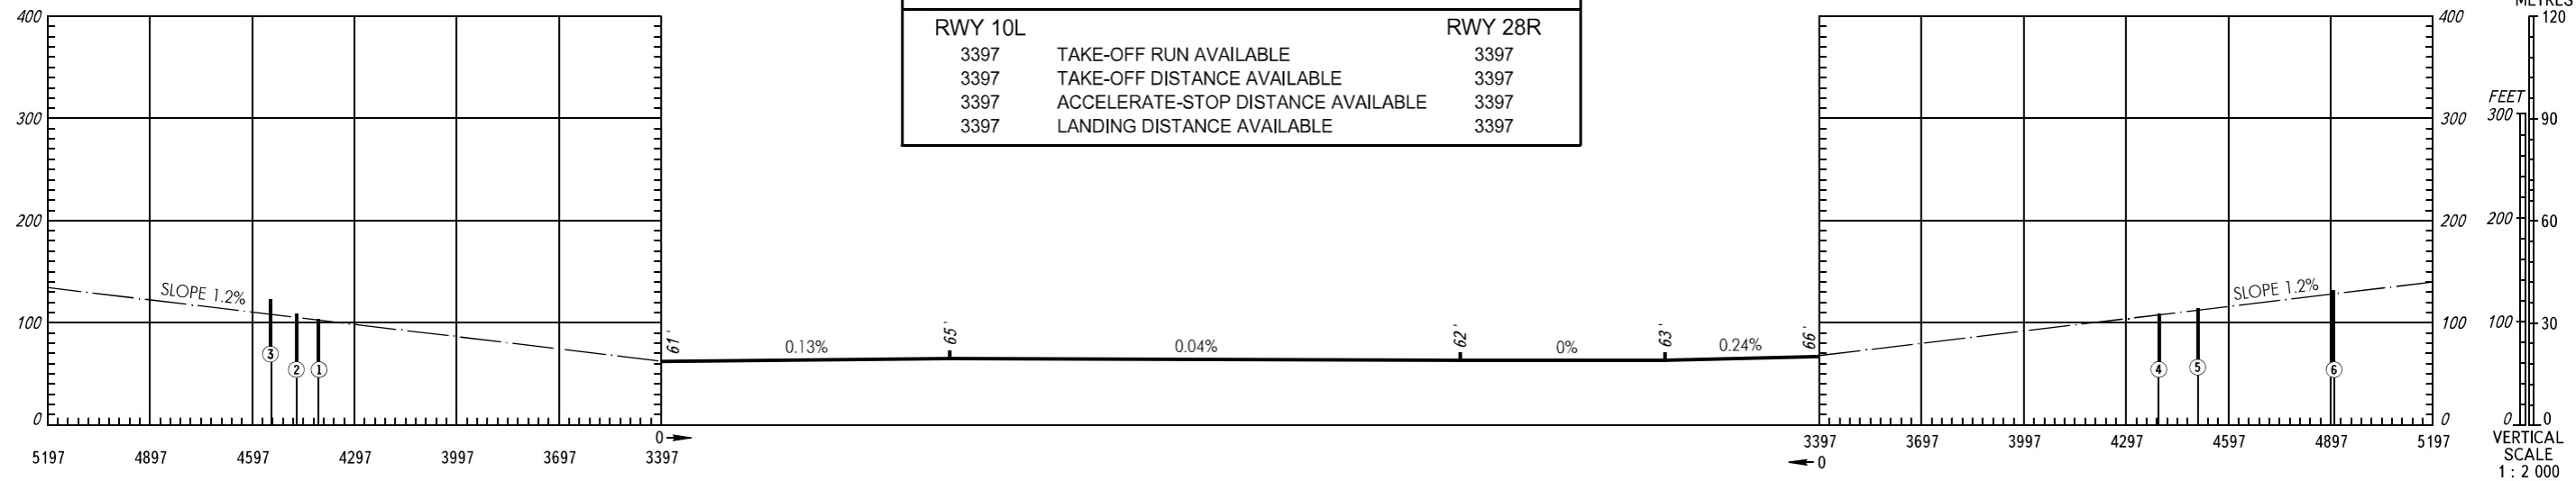

AERODROME OBSTACLE
CHART - ICAO

TYPE **A** (OPERATING LIMITATIONS)

DIMENSIONS IN METRES, ELEVATIONS IN FEET

SANKT-PETERBURG, RUSSIA
PULKOVO
RWY 10L/28R

MAGNETIC VARIATION 11°E 2018

DECLARED DISTANCES		
RWY 10L		RWY 28R
3397	TAKE-OFF RUN AVAILABLE	3397
3397	TAKE-OFF DISTANCE AVAILABLE	3397
3397	ACCELERATE-STOP DISTANCE AVAILABLE	3397
3397	LANDING DISTANCE AVAILABLE	3397

LEGEND	
IDENTIFICATION NUMBER	①
TREES	🌲 🌲
POLE, TOWER, SPIRE, ANTENNA, ETC	●