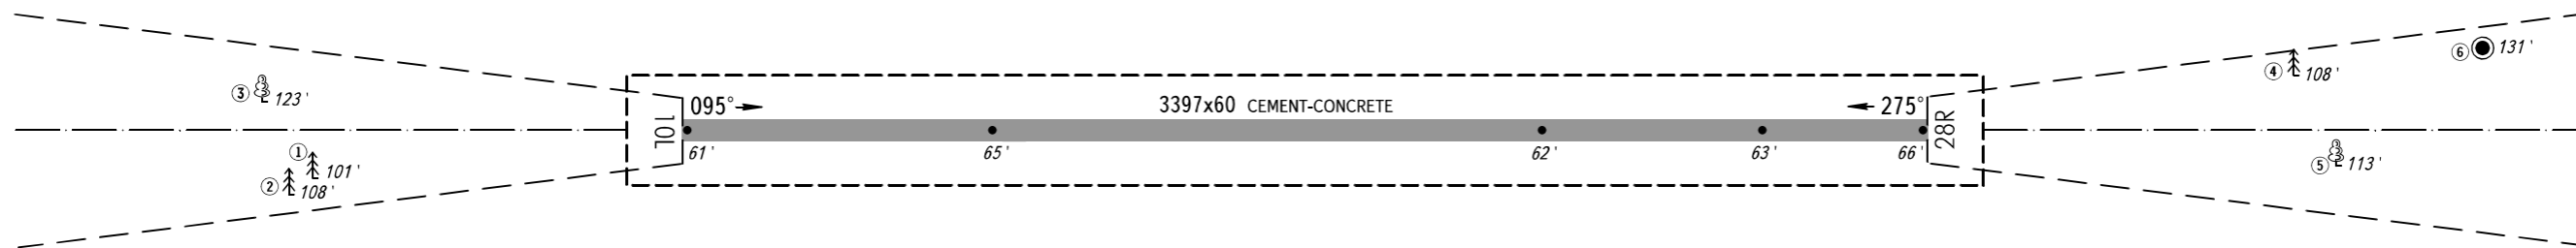

AERODROME OBSTACLE
CHART - ICAO

TYPE **A** (OPERATING LIMITATIONS)

DIMENSIONS IN METRES, ELEVATIONS IN FEET

SANKT-PETERBURG, RUSSIA
PULKOVO
RWY 10L/28R

MAGNETIC VARIATION 11°E 2018

DECLARED DISTANCES		
RWY 10L		RWY 28R
3397	TAKE-OFF RUN AVAILABLE	3397
3397	TAKE-OFF DISTANCE AVAILABLE	3397
3397	ACCELERATE-STOP DISTANCE AVAILABLE	3397
3397	LANDING DISTANCE AVAILABLE	3397

LEGEND	
IDENTIFICATION NUMBER	①
TREES	🌲 🌲
POLE, TOWER, SPIRE, ANTENNA, ETC	●