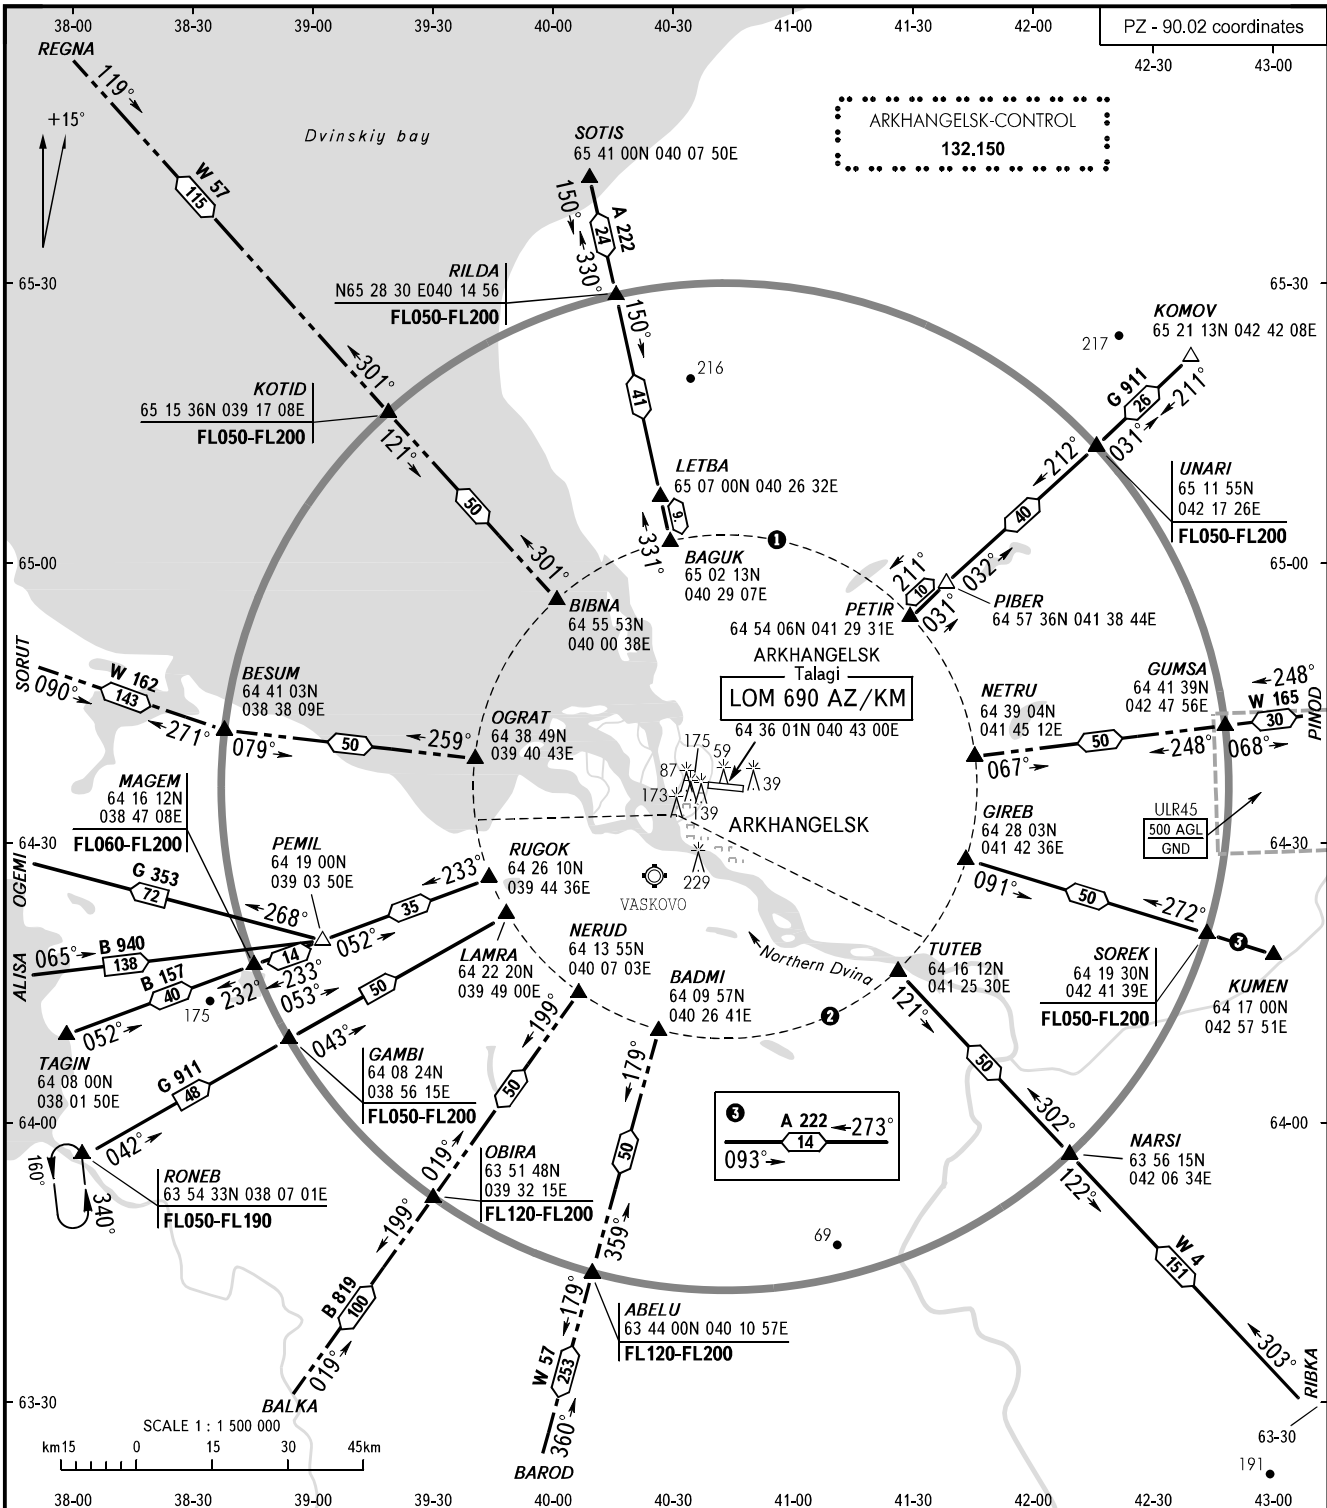

AREA CHART - ICAO

ARRIVAL, DEPARTURE
AND TRANSIT ROUTES

ARKHANGELSK, RUSSIA

TALAGI

ARKHANGELSK APPROACH 0530-1900 **122.000**
 ARKHANGELSK TOWER **121.800**

① CTR 1 from GND up to FL050.
 ② CTR 2 from GND up to FL040.

BEARINGS AND TRACKS ARE MAGNETIC
 ALTITUDES, HEIGHTS AND ELEVATIONS ARE IN METRES
 DISTANCES ARE IN KILOMETRES

CHANGE: New chart