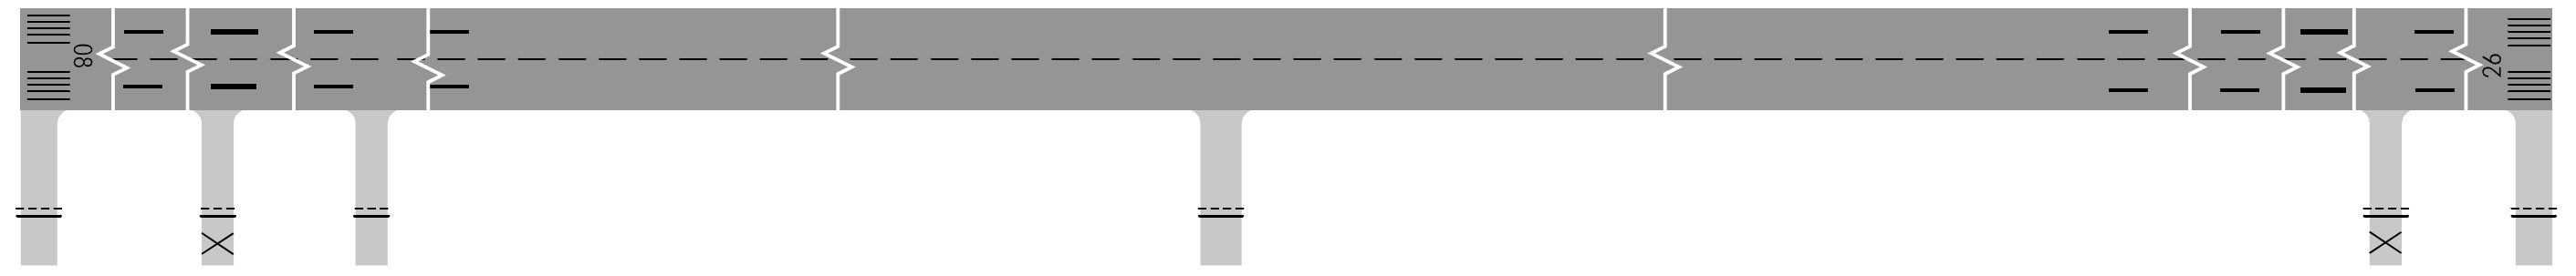

MARKING AIDS RWY 08 / 26 AND EXIT TWY

LIGHTING AIDS RWY 08 / 26 AND EXIT TWY

DIMENSIONS IN METRES