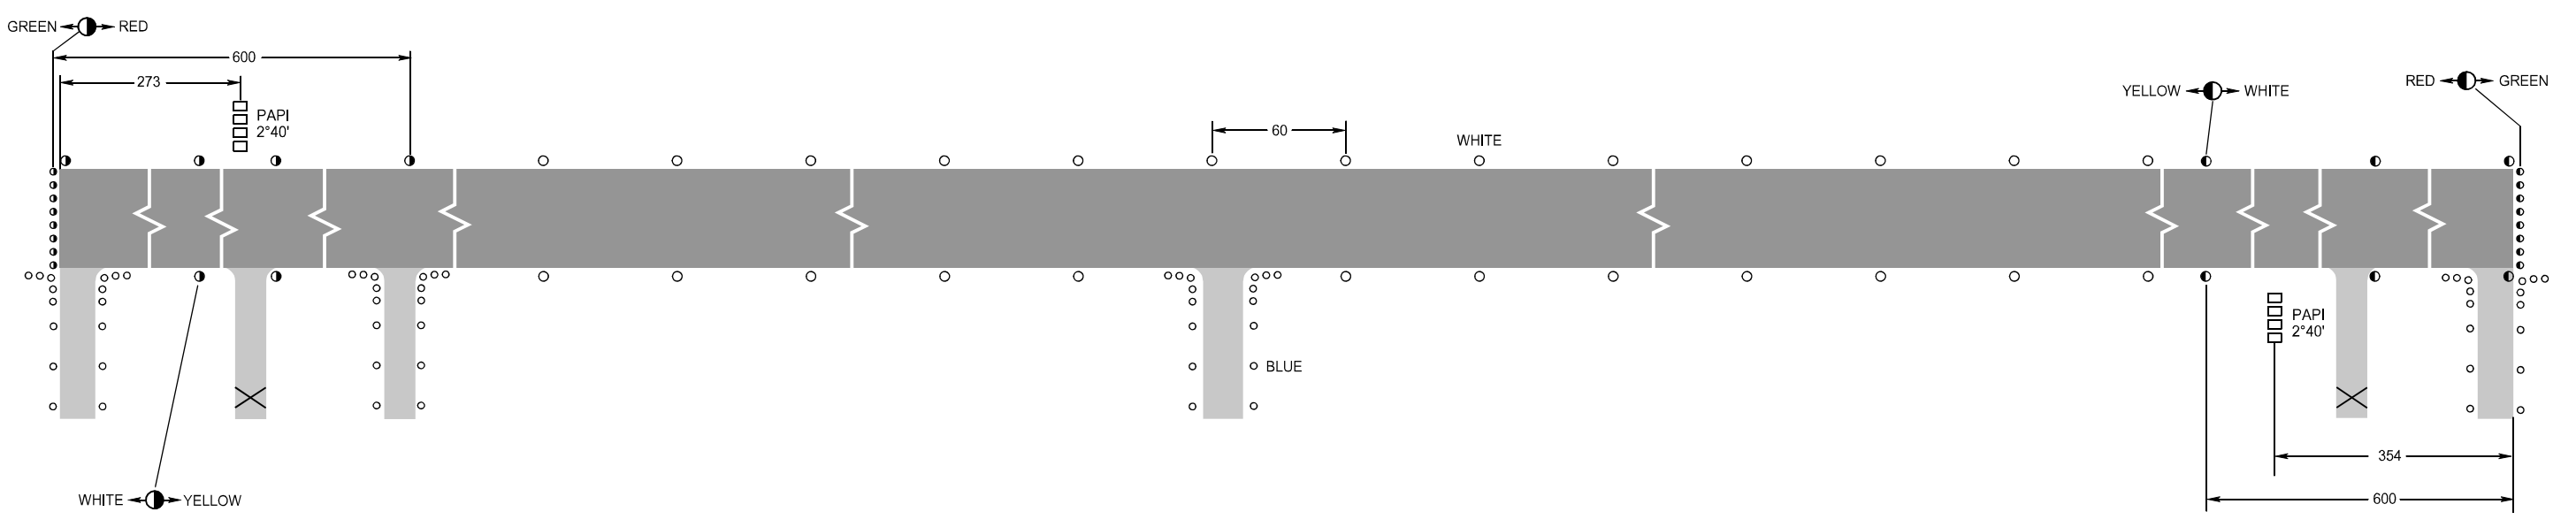

MARKING AIDS RWY 08 / 26 AND EXIT TWY

LIGHTING AIDS RWY 08 / 26 AND EXIT TWY

DIMENSIONS IN METRES