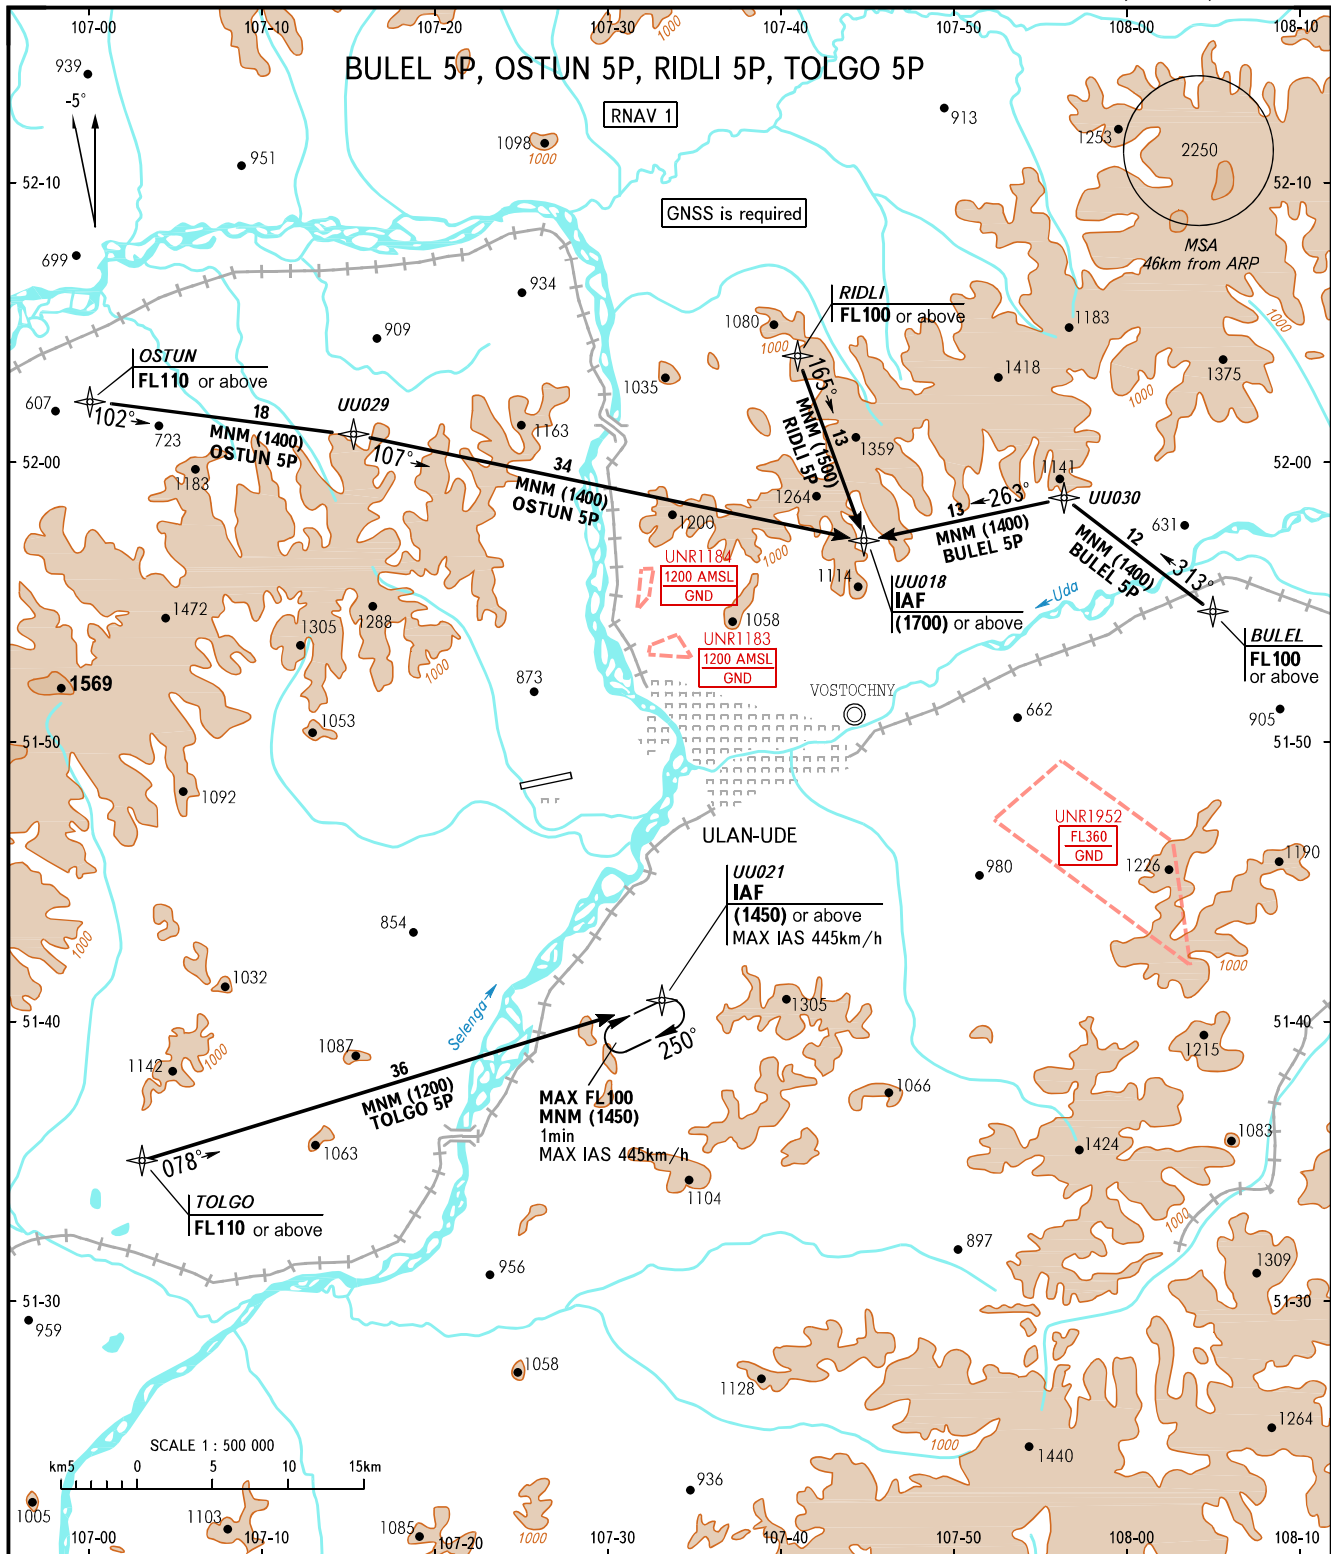

STANDARD ARRIVAL CHART
INSTRUMENT (STAR) - ICAO

TRANSITION
LEVEL: **FL090**

ULAN-UDE, RUSSIA
MUKHINO
RNAV (GNSS) RWY 26

APPROACH **129.300**
TOWER **118.100**

WARNING
Straight-in approach from CRP BULEL is allowed
when there are no flights at ULAN-UDE/Vostochny
aerodrome.

BEARINGS AND TRACKS ARE MAGNETIC
ALTITUDES, HEIGHTS AND ELEVATIONS ARE IN METRES
DISTANCES ARE IN KILOMETRES