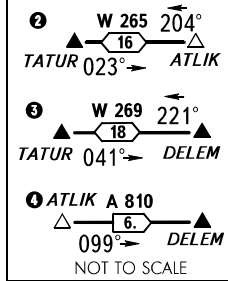

AREA CHART - ICAO

ARRIVAL, DEPARTURE
AND TRANSIT ROUTES

ULAN-UDE, RUSSIA
MUKHINO

BEARINGS AND TRACKS ARE MAGNETIC
ALTITUDES, HEIGHTS AND ELEVATIONS ARE IN METRES
DISTANCES ARE IN KILOMETRES

CHANGE: New chart