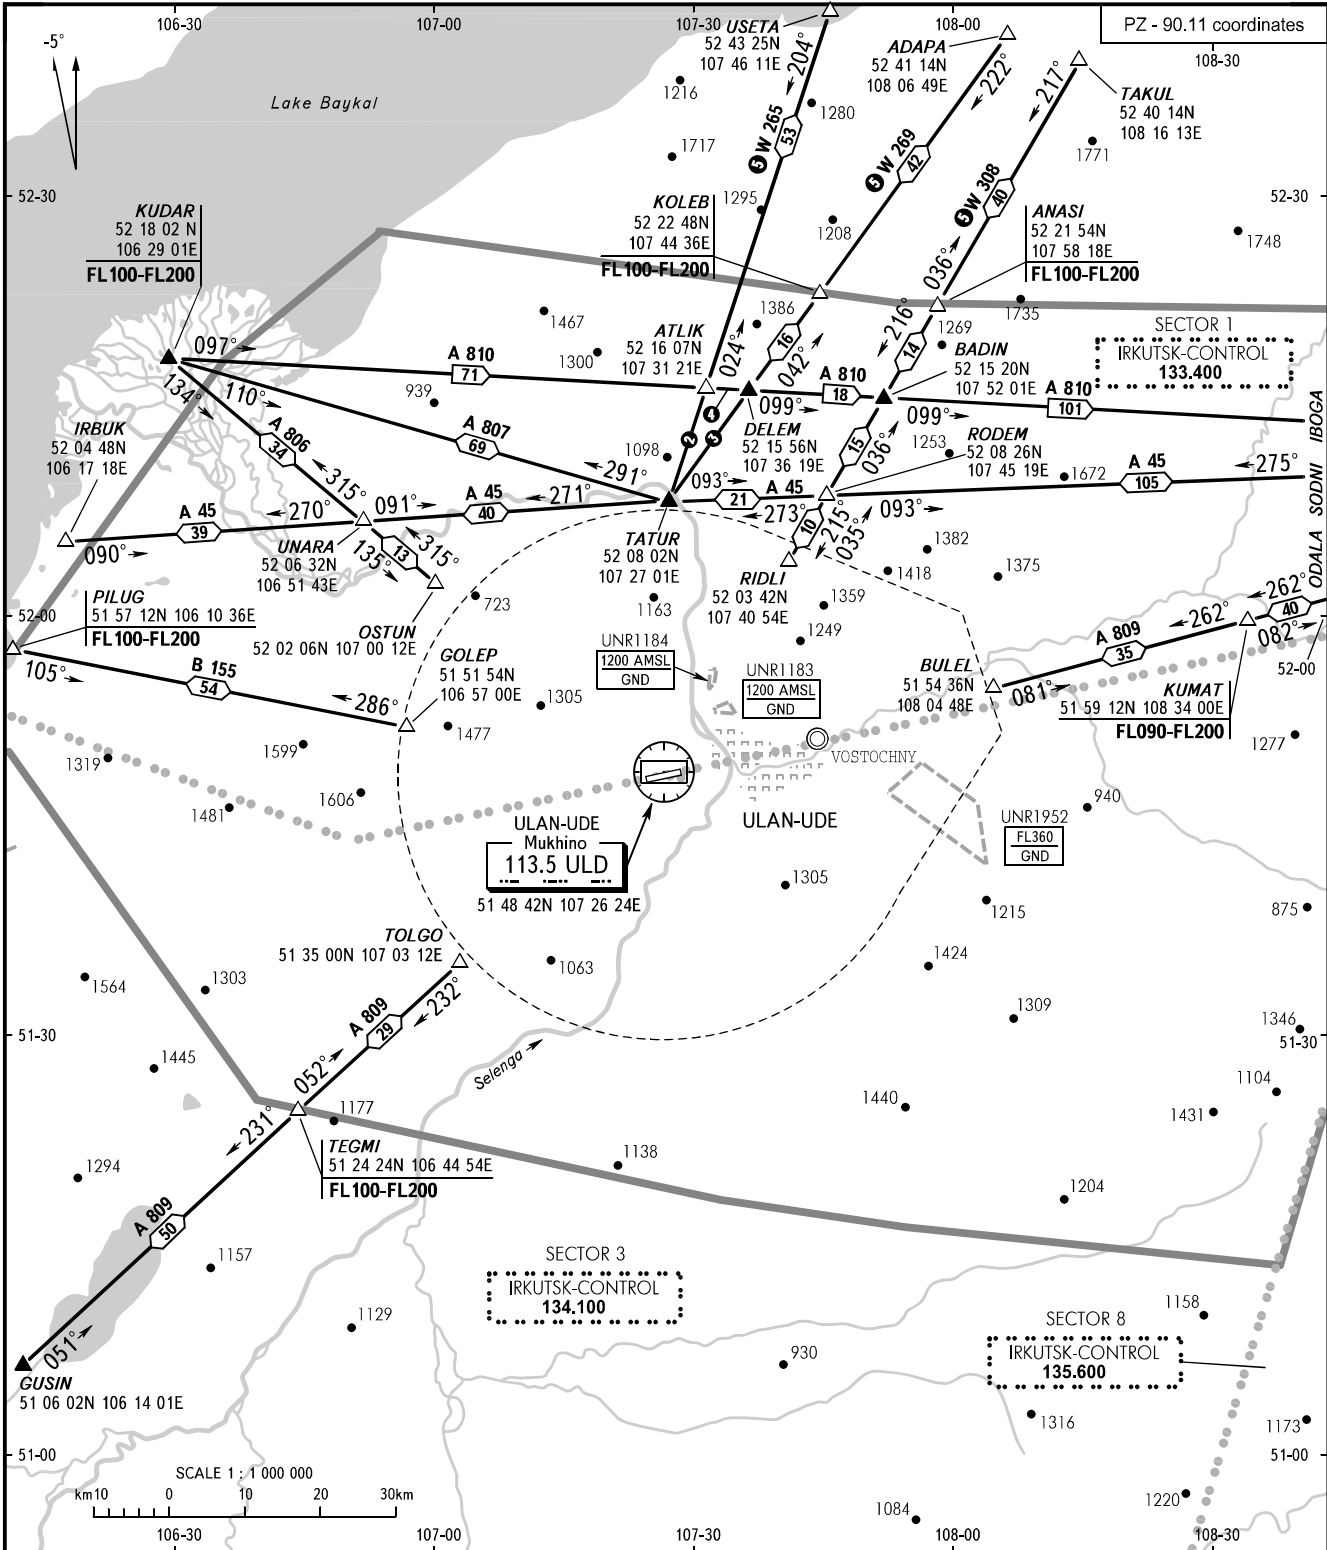

AREA CHART - ICAO

ARRIVAL, DEPARTURE
AND TRANSIT ROUTES

ULAN-UDE, RUSSIA
MUKHINO

BEARINGS AND TRACKS ARE MAGNETIC
ALTITUDES, HEIGHTS AND ELEVATIONS ARE IN METRES
DISTANCES ARE IN KILOMETRES

CHANGE: New chart