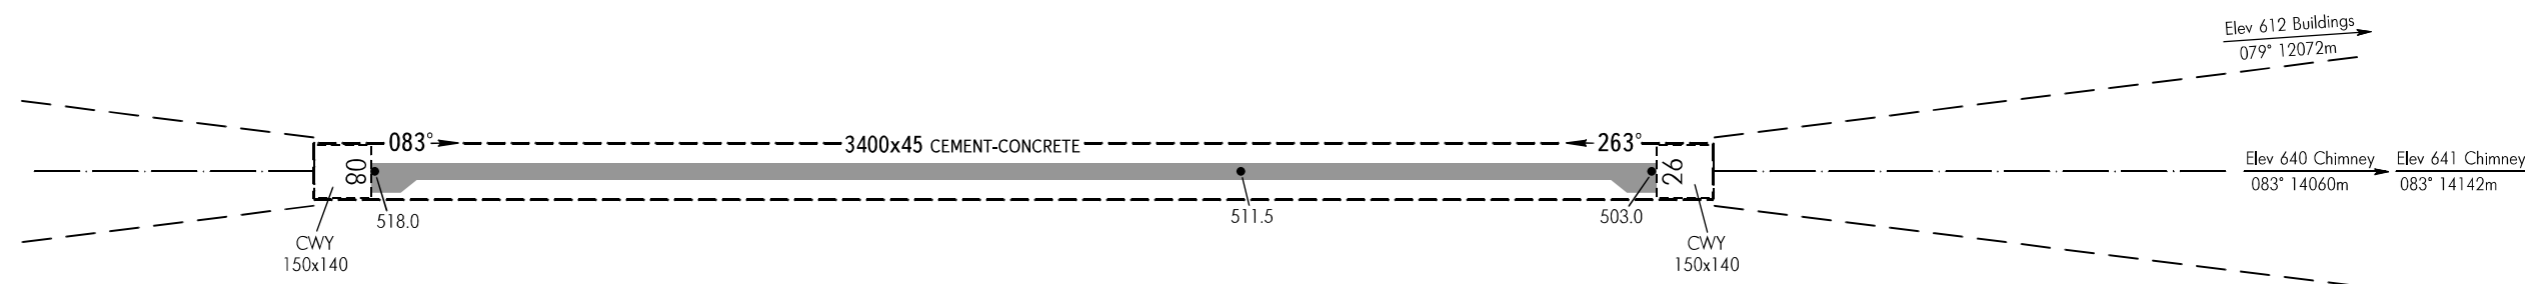

AERODROME OBSTACLE
CHART - ICAO

TYPE A (OPERATING LIMITATIONS)

DIMENSIONS AND ELEVATIONS IN METRES

ULAN-UDE, RUSSIA
MUKHINO
RWY 08/26

MAGNETIC VARIATION 5°W 2018

DECLARED DISTANCES		
RWY 08		RWY 26
3400	TAKE-OFF RUN AVAILABLE	3400
3550	TAKE-OFF DISTANCE AVAILABLE	3550
3400	ACCELERATE STOP DISTANCE AVAILABLE	3400
3400	LANDING DISTANCE AVAILABLE	3400