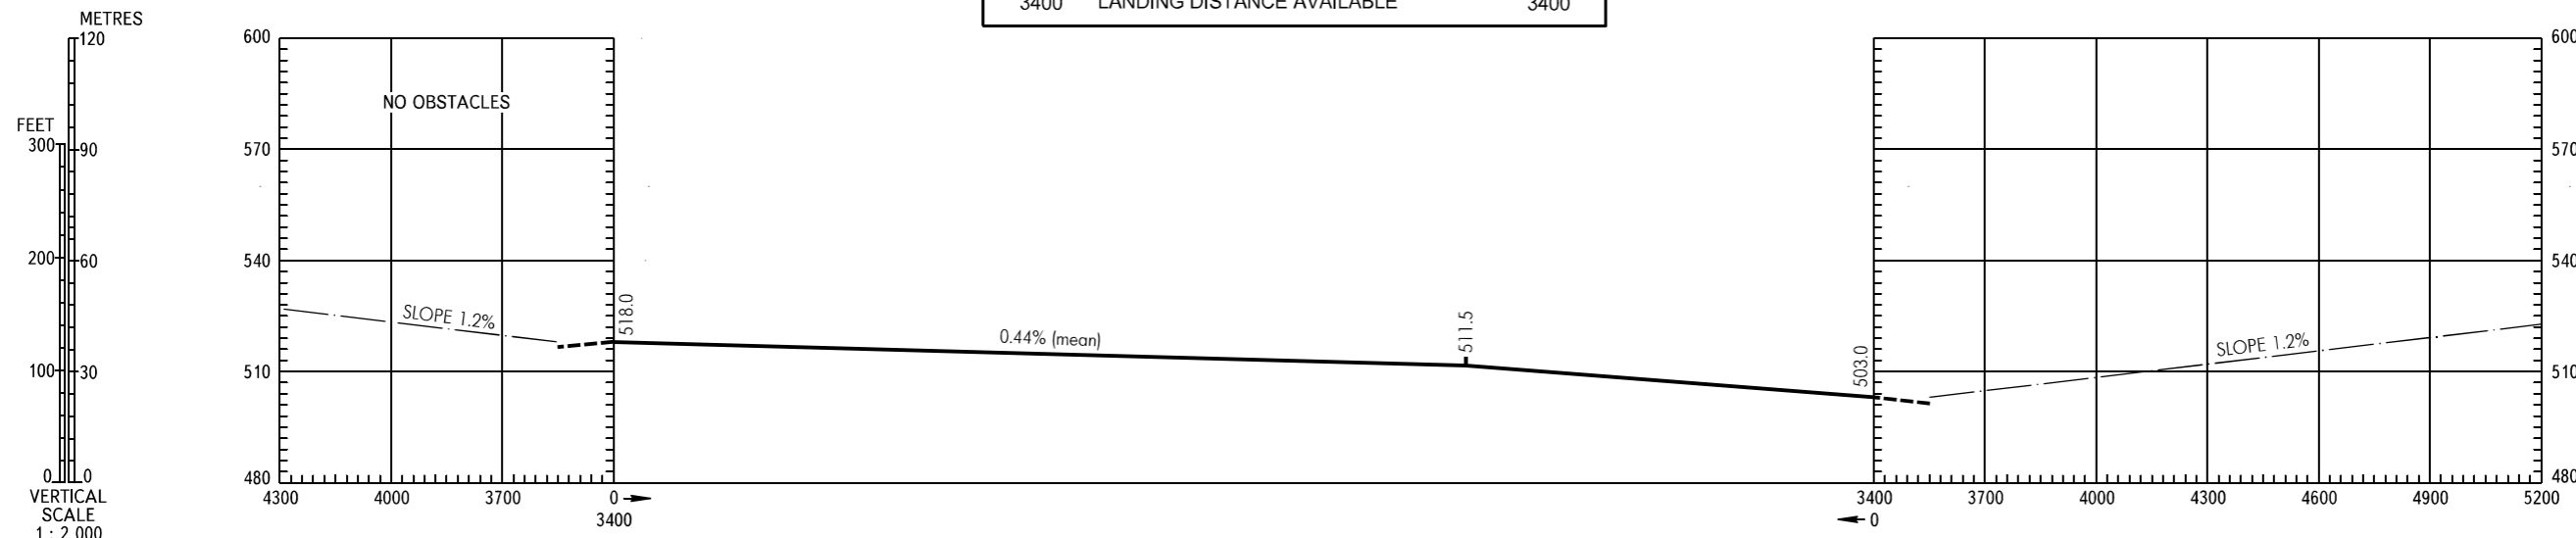

AERODROME OBSTACLE
CHART - ICAO

TYPE A (OPERATING LIMITATIONS)

DIMENSIONS AND ELEVATIONS IN METRES

ULAN-UDE, RUSSIA
MUKHINO
RWY 08/26

MAGNETIC VARIATION 5°W 2018

DECLARED DISTANCES		
RWY 08		RWY 26
3400	TAKE-OFF RUN AVAILABLE	3400
3550	TAKE-OFF DISTANCE AVAILABLE	3550
3400	ACCELERATE STOP DISTANCE AVAILABLE	3400
3400	LANDING DISTANCE AVAILABLE	3400