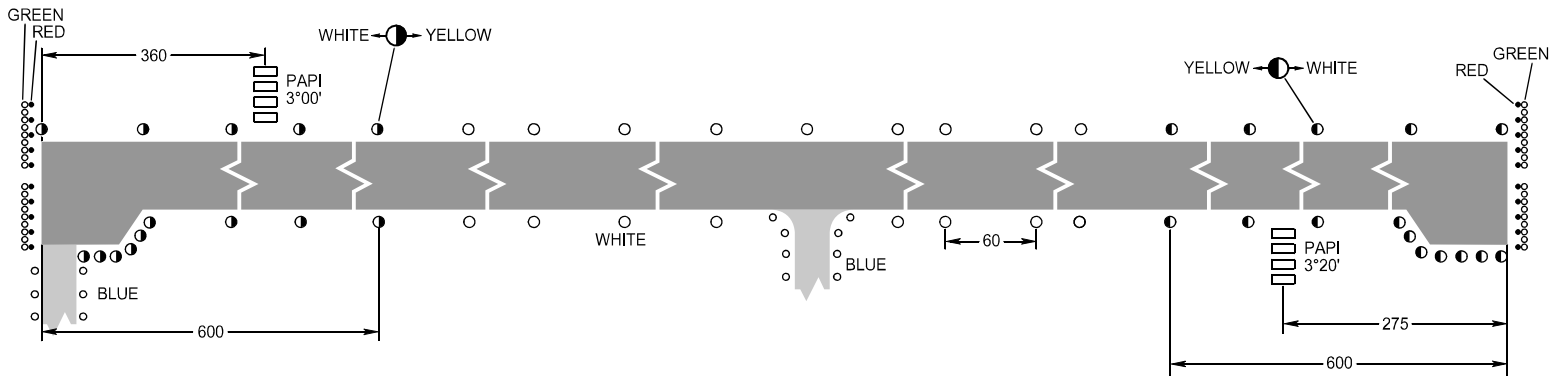

AERODROME  
CHART - ICAO

ARRP  
51°48'35"N  
107°26'26"E

ELEV  
518m

TOWER  
118.100

ULAN-UDE, RUSSIA

MUKHINO

PZ - 90.11 coordinates

RWY	DIRECTION (TRUE)	THR	BEARING STRENGTH
08	078.01°	51°48'24"N 107°24'59"E	PCN 50 /R/A/W/T
26	258.01°	51°48'47"N 107°27'53"E	

ELEVATIONS AND DIMENSIONS IN METRES  
BEARINGS MAGNETIC

MARKING AIDS RWY 08 / 26 AND EXIT TWY

LIGHTING AIDS RWY 08 / 26 AND EXIT TWY

DIMENSIONS IN METRES

CHANGE: TWY