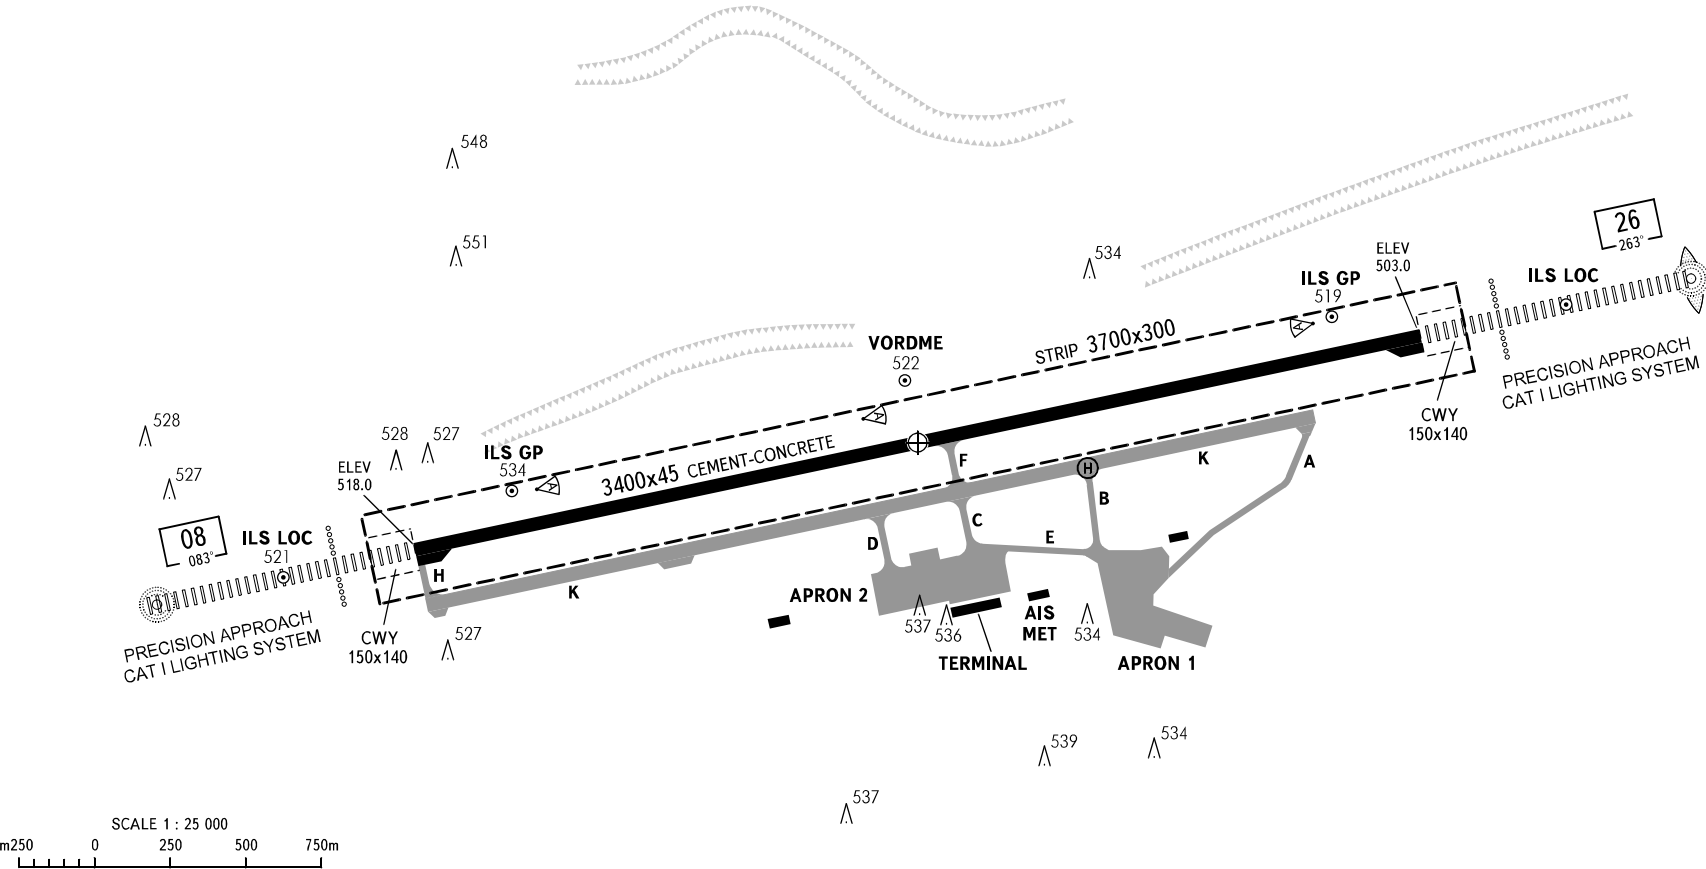

AERODROME  
CHART - ICAO

ARRP  
51°48'35"N  
107°26'26"E

ELEV  
518m

TOWER  
118.100

ULAN-UDE, RUSSIA

MUKHINO

PZ - 90.11 coordinates

RWY	DIRECTION (TRUE)	THR	BEARING STRENGTH
08	078.01°	51°48'24"N 107°24'59"E	PCN 50 /R/A/W/T
26	258.01°	51°48'47"N 107°27'53"E	

ELEVATIONS AND DIMENSIONS IN METRES  
BEARINGS MAGNETIC

MARKING AIDS RWY 08 / 26 AND EXIT TWY

LIGHTING AIDS RWY 08 / 26 AND EXIT TWY

DIMENSIONS IN METRES

CHANGE: TWY