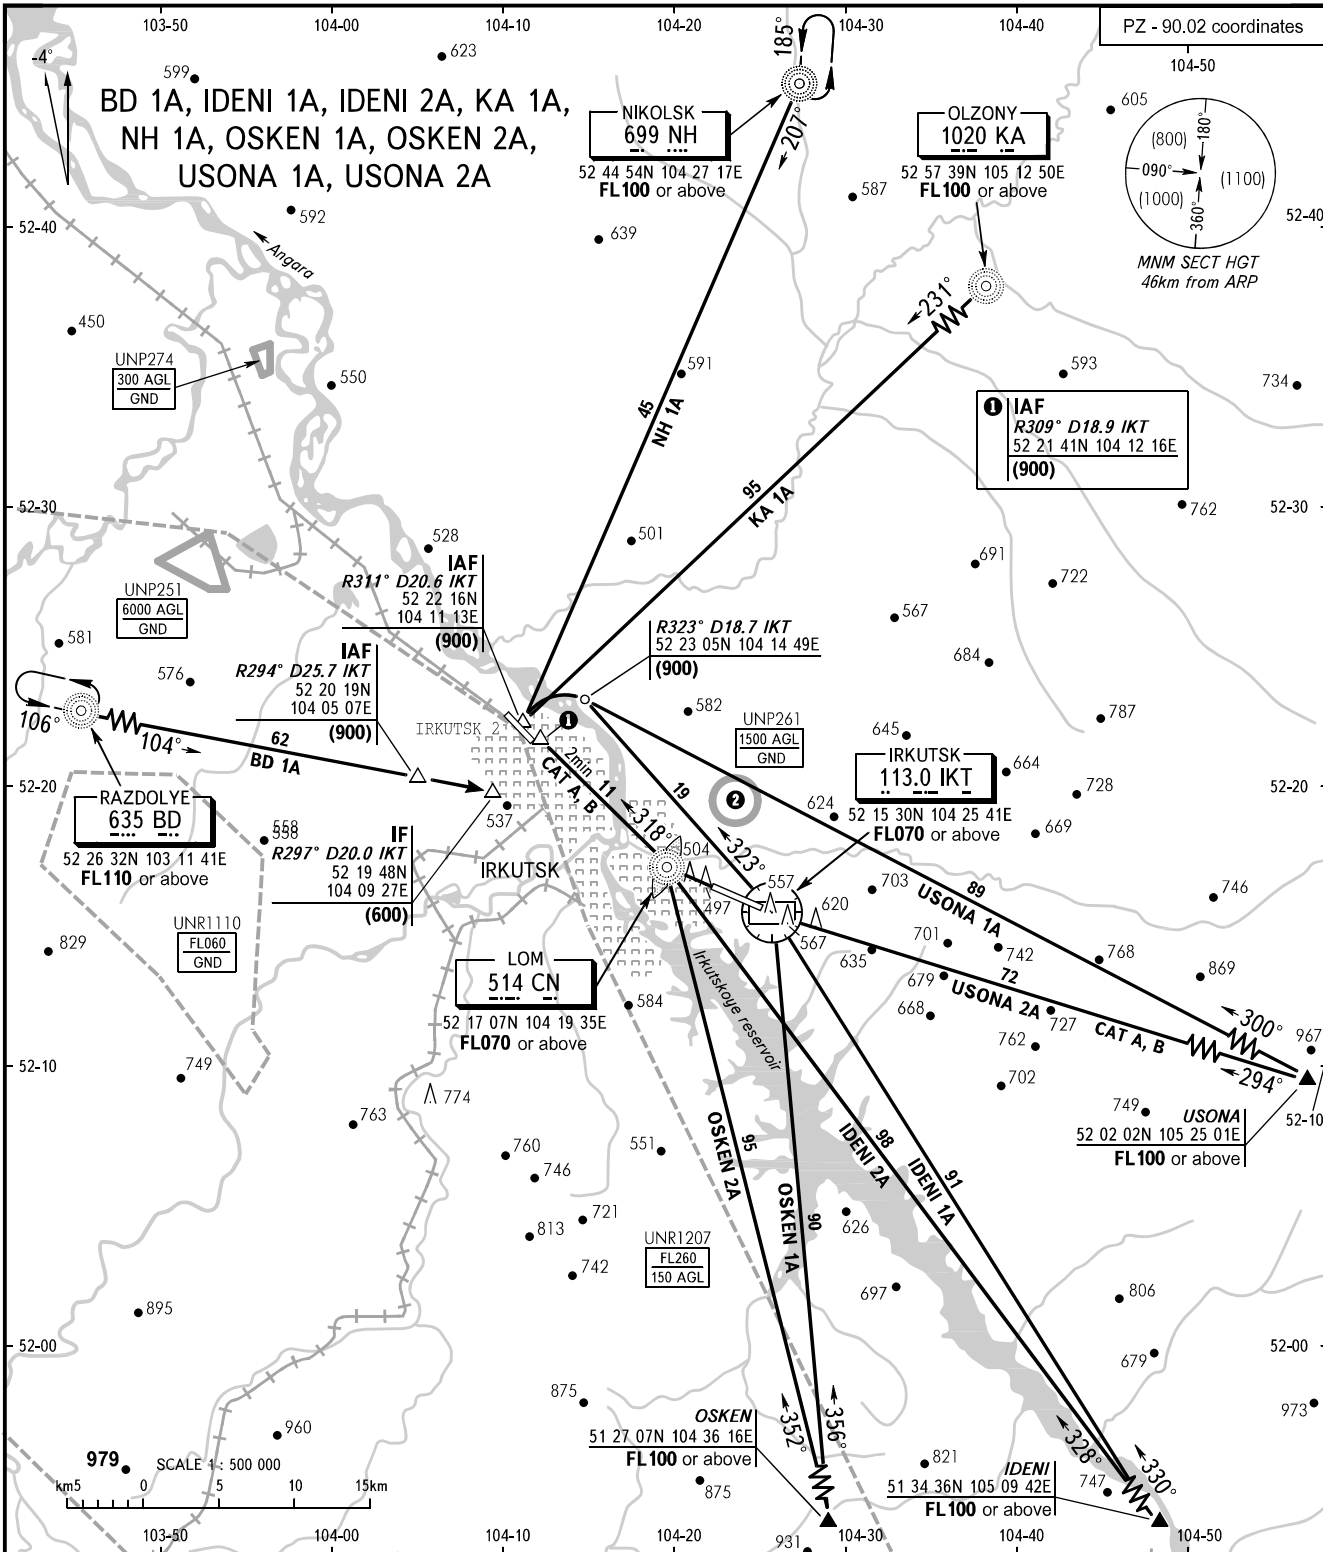

STANDARD ARRIVAL CHART
INSTRUMENT (STAR) - ICAO

TRANSITION
LEVEL : **FL070**

IRKUTSK, RUSSIA
IRKUTSK
RWY 12

APPROACH **125.200**
RADAR **119.300**
TOWER **118.100**

WARNING
When restricted area UNR1207 is active,
STAR procedures shall be available by
coordination with ATC.

② ACFT flights to/from
IRKUTSK AD are approved.

BEARINGS AND TRACKS ARE MAGNETIC
ALTITUDES, HEIGHTS AND ELEVATIONS ARE IN METRES
DISTANCES ARE IN KILOMETRES

CHANGE: UNP274