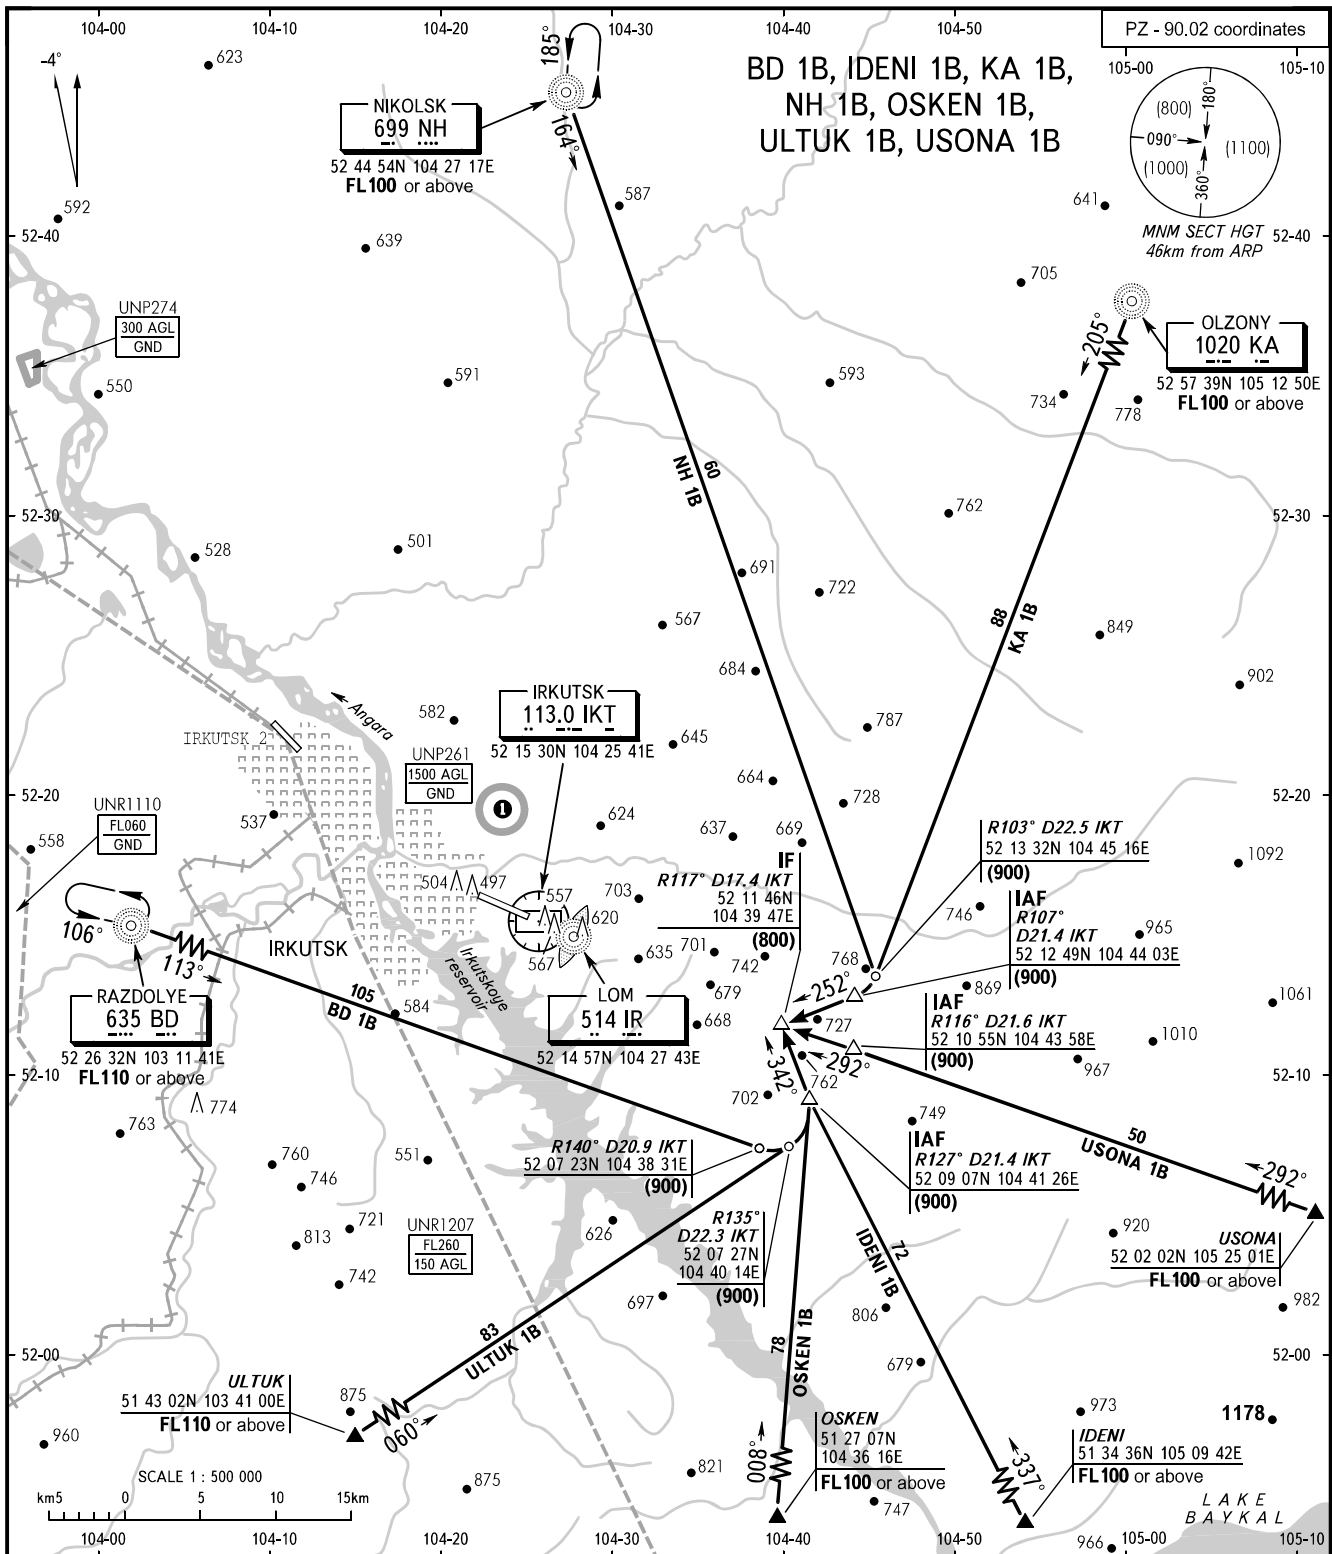

STANDARD ARRIVAL CHART
INSTRUMENT (STAR) ICAO

TRANSITION
LEVEL: **FL070**

IRKUTSK, RUSSIA
IRKUTSK
RWY 30

APPROACH **125.200**
RADAR **119.300**
TOWER **118.100**

WARNING
When restricted area UNR1207 is active,
STAR procedures shall be available by
coordination with ATC.

1 ACFT flights to/from
IRKUTSK AD are approved.

BEARINGS AND TRACKS ARE MAGNETIC
ALTITUDES, HEIGHTS AND ELEVATIONS ARE IN METRES
DISTANCES ARE IN KILOMETRES

CHANGE: UNP274