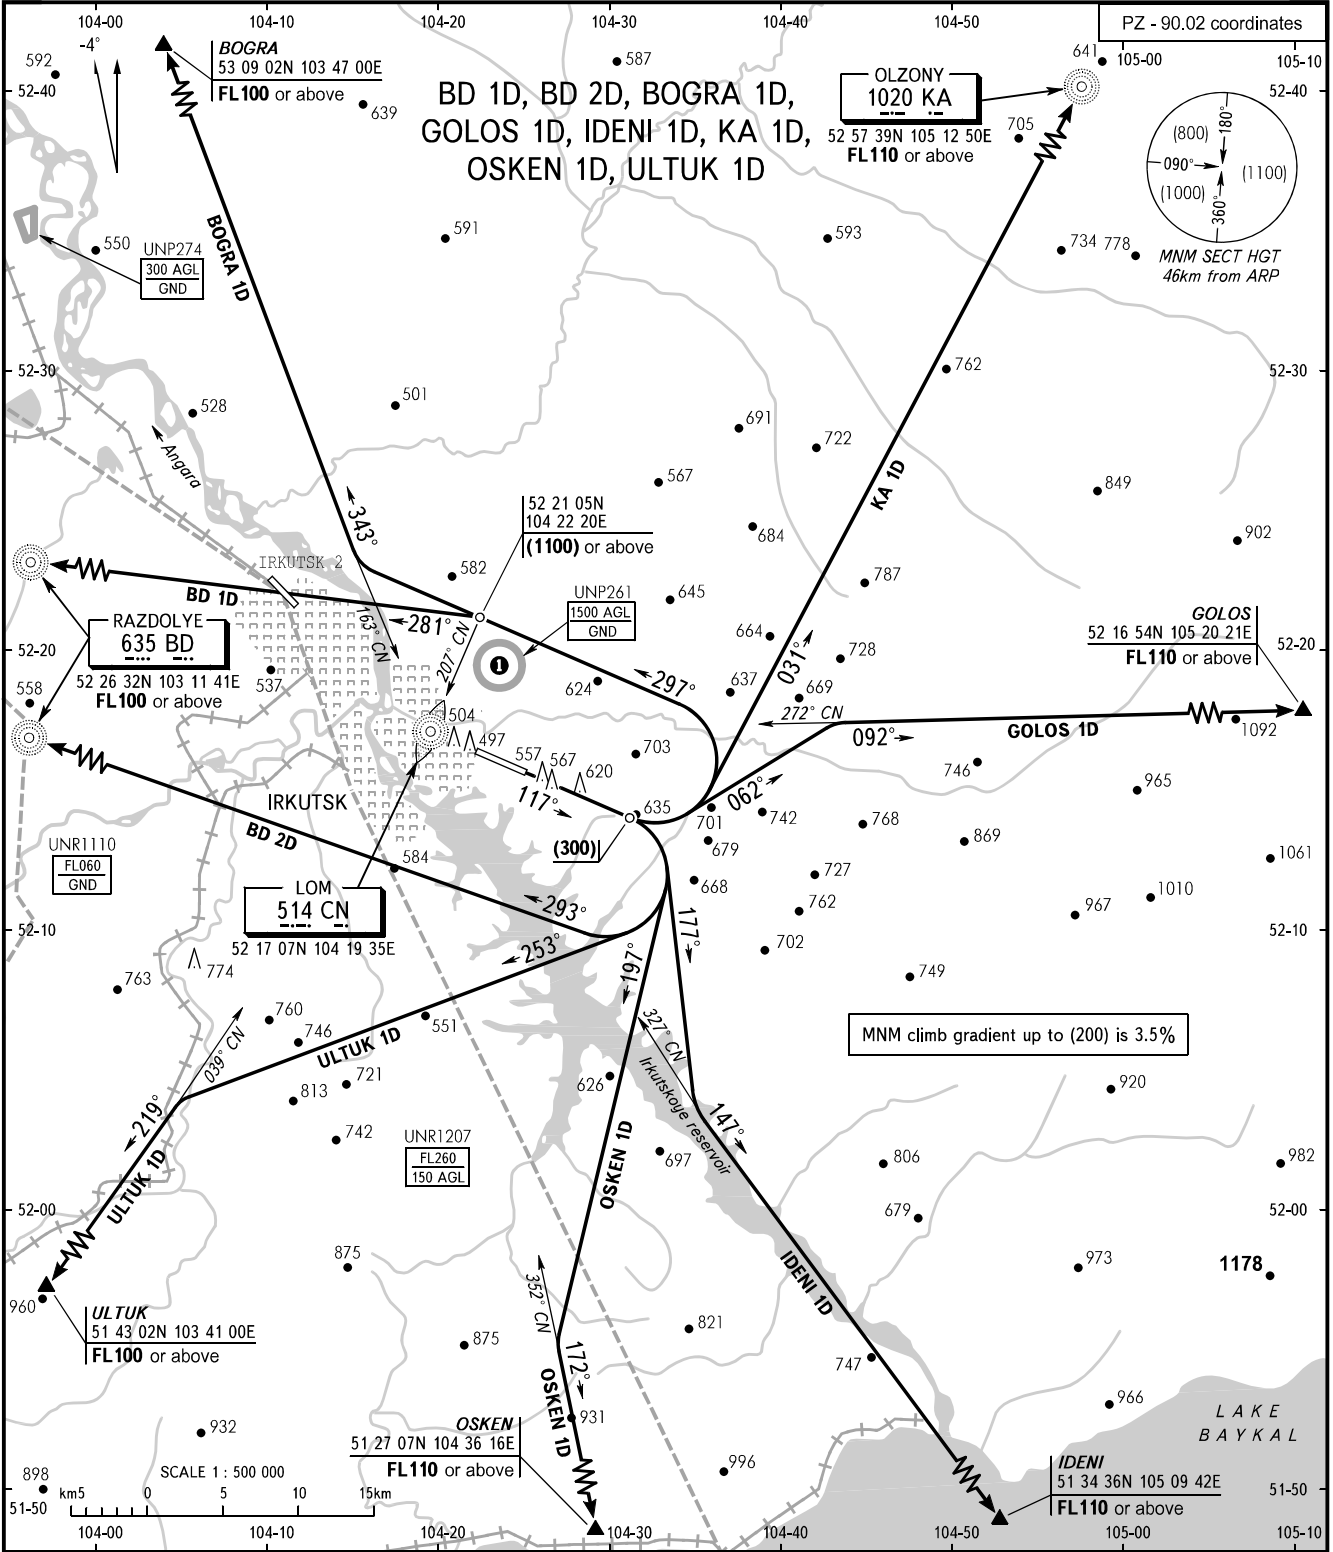

STANDARD DEPARTURE CHART  
INSTRUMENT (SID) - ICAO

TRANSITION  
HEIGHT : (1100)

IRKUTSK, RUSSIA  
IRKUTSK  
RWY 12

TOWER 118.100  
RADAR 119.300  
APPROACH 125.200

① ACFT flights to/from  
IRKUTSK AD are approved.

BEARINGS AND TRACKS ARE MAGNETIC  
ALTITUDES, HEIGHTS AND ELEVATIONS ARE IN METRES  
DISTANCES ARE IN KILOMETRES

CHANGE: UNP274