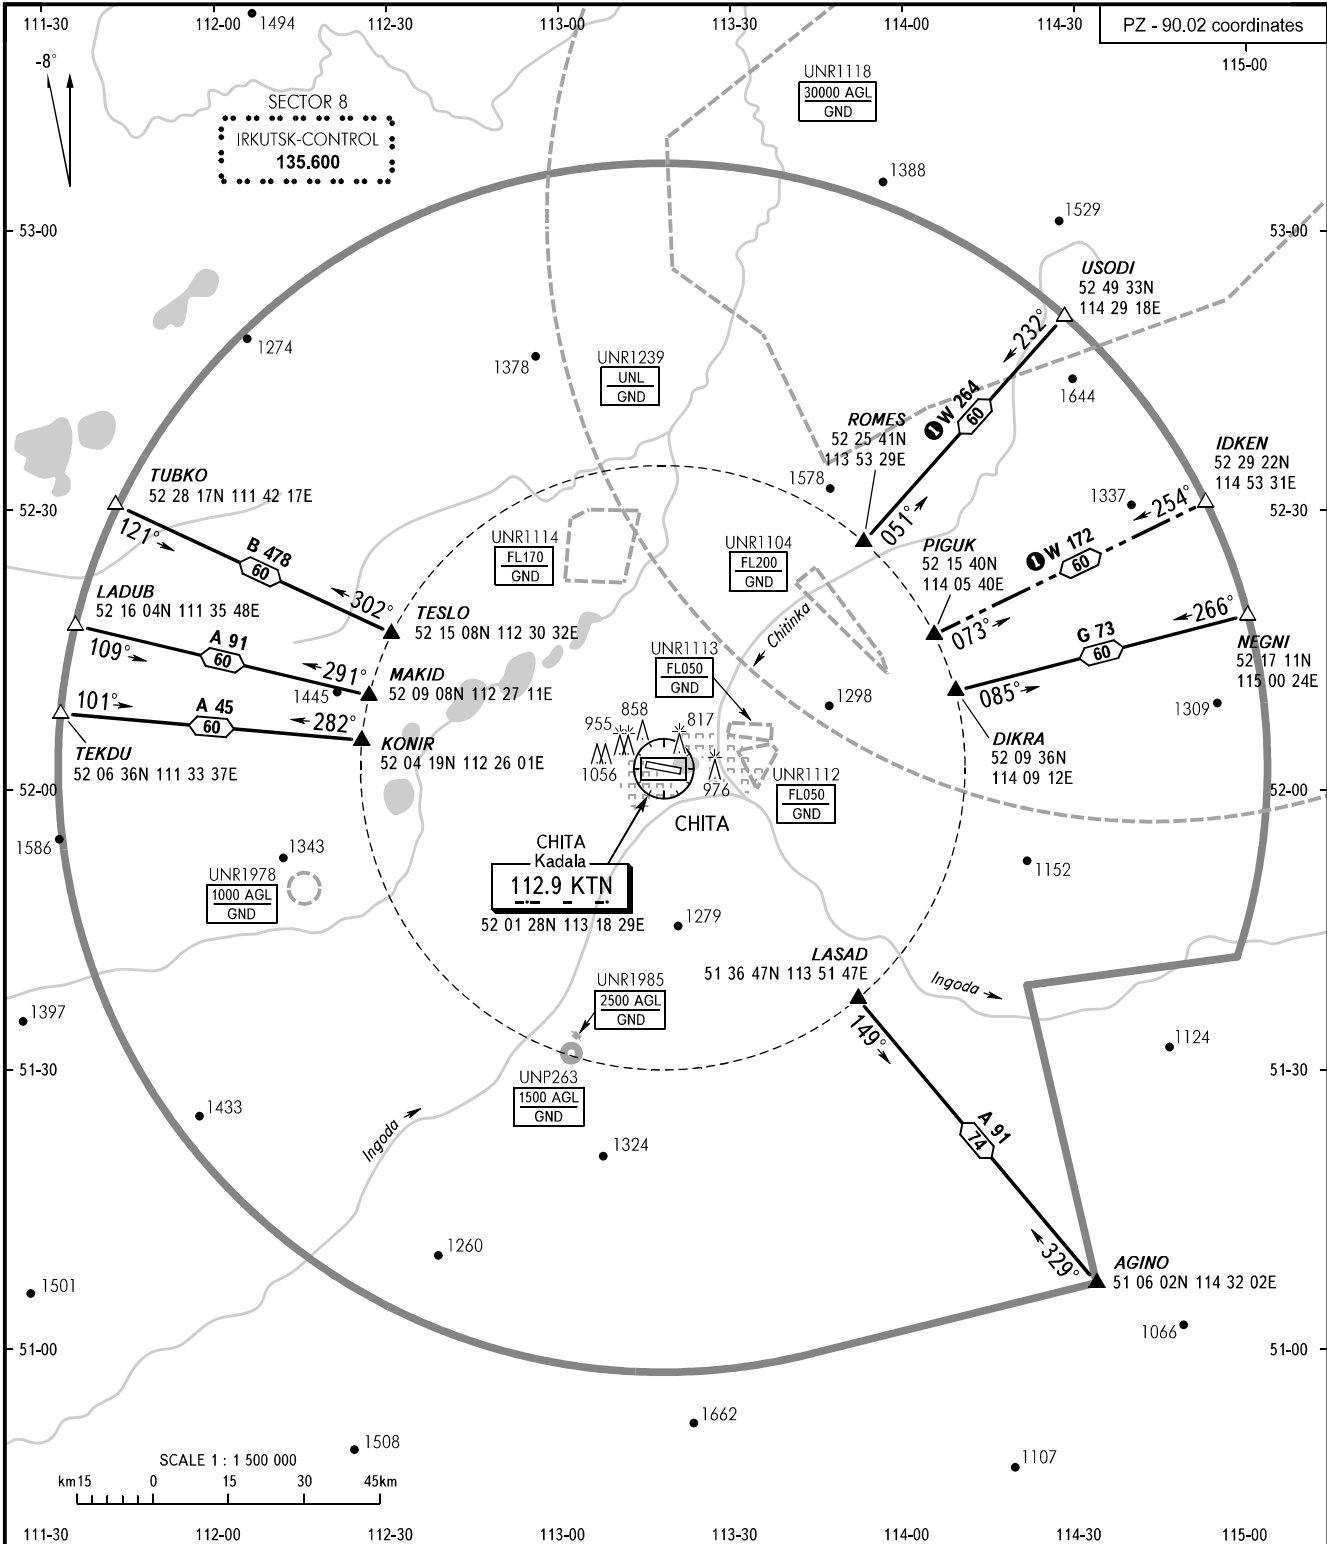

AREA CHART - ICAO

ARRIVAL, DEPARTURE
AND TRANSIT ROUTES

CHITA, RUSSIA

CHITA TMA

APPROACH TOWER **122.000**
TOWER **118.200**

① Only for Russian users of airspace.

BEARINGS AND TRACKS ARE MAGNETIC
ALTITUDES, HEIGHTS AND ELEVATIONS ARE IN METRES
DISTANCES ARE IN KILOMETRES

CHANGE: New chart