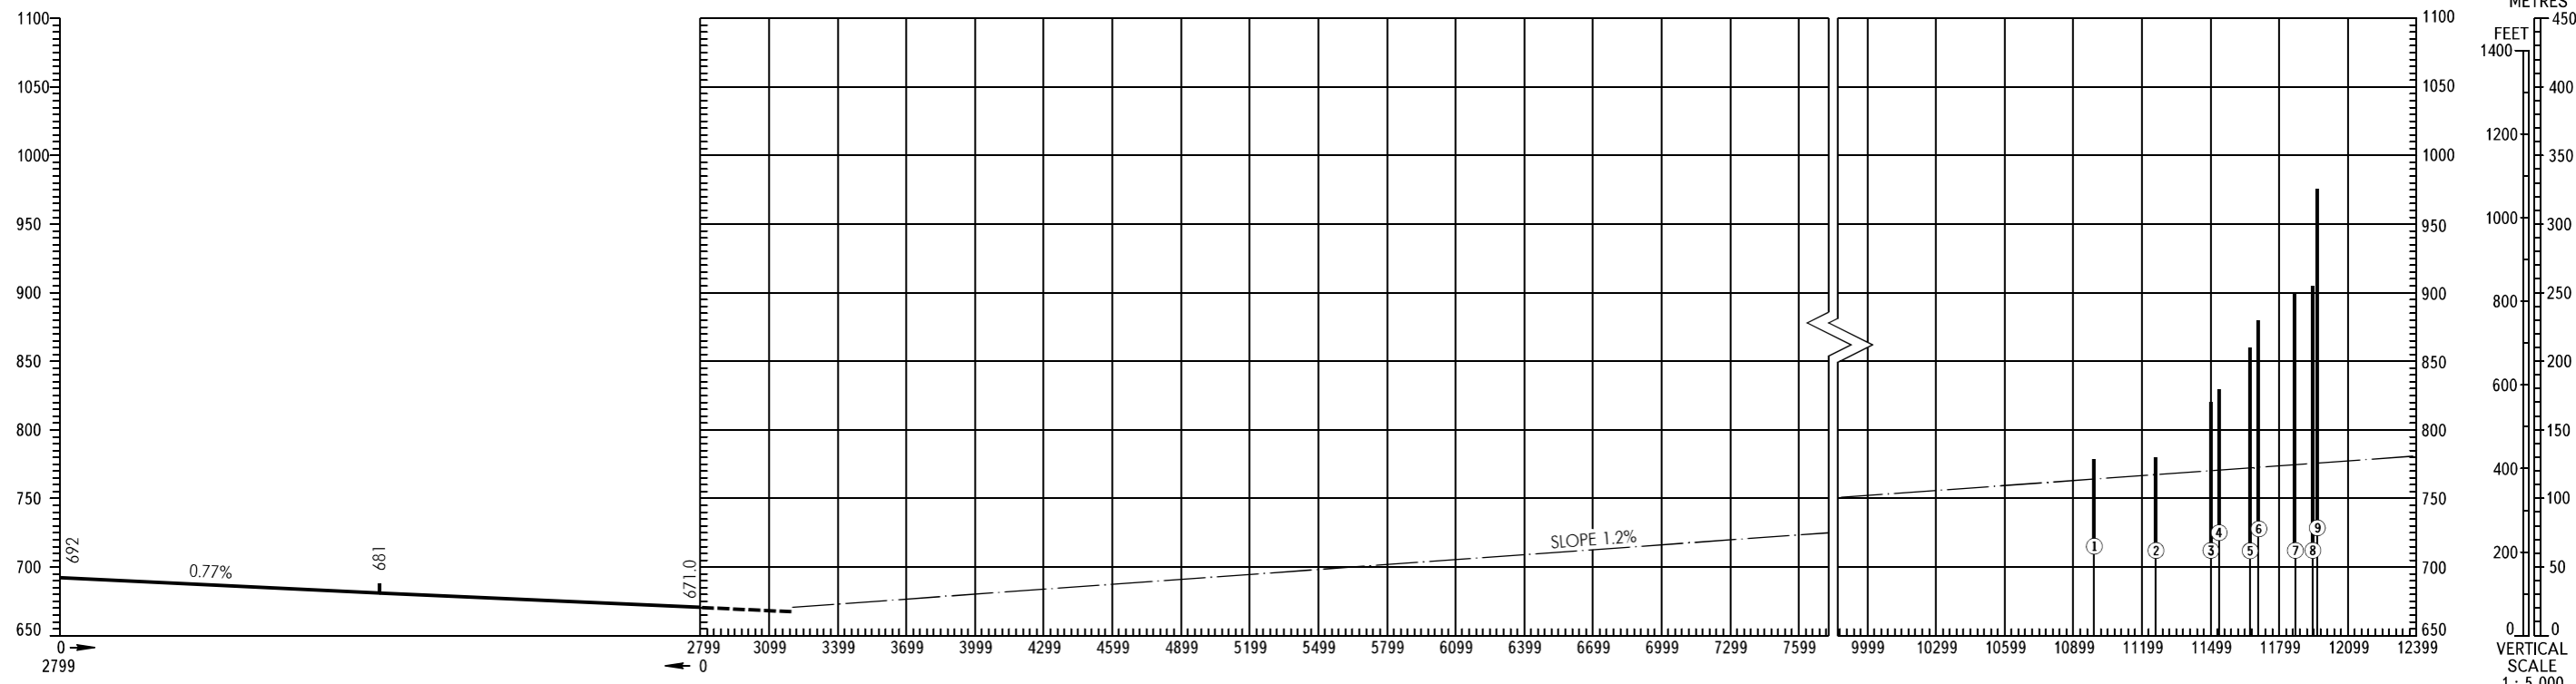

AERODROME OBSTACLE
CHART - ICAO

TYPE A (OPERATING LIMITATIONS)

DIMENSIONS AND ELEVATIONS IN METRES

CHITA, RUSSIA
KADALA
RWY 11

MAGNETIC VARIATION 8°W

DECLARED DISTANCES	
TAKE-OFF RUN AVAILABLE	RWY 11 2799
TAKE-OFF DISTANCE AVAILABLE	3199
ACCELERATE STOP DISTANCE AVAILABLE	2799
LANDING DISTANCE AVAILABLE	2799

LEGEND	
IDENTIFICATION NUMBER	①
POLE, TOWER, SPIRE, ANTENNA, MAST	●
MOUNTAIN	•
ELECTRIC POWER LINE	—+—+—+—