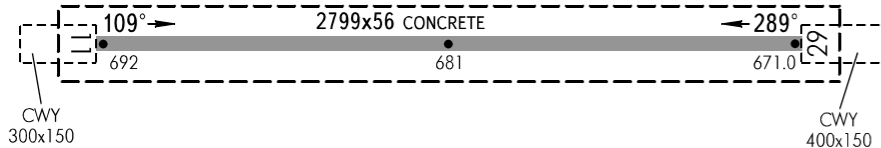

AERODROME OBSTACLE
CHART - ICAO

TYPE A (OPERATING LIMITATIONS)

DIMENSIONS AND ELEVATIONS IN METRES

CHITA, RUSSIA
KADALA
RWY 11

MAGNETIC VARIATION 8°W

DECLARED DISTANCES	
TAKE-OFF RUN AVAILABLE	RWY 11 2799
TAKE-OFF DISTANCE AVAILABLE	3199
ACCELERATE STOP DISTANCE AVAILABLE	2799
LANDING DISTANCE AVAILABLE	2799

LEGEND	
IDENTIFICATION NUMBER	①
POLE, TOWER, SPIRE, ANTENNA, MAST	●
MOUNTAIN	•
ELECTRIC POWER LINE	—+—+—+—