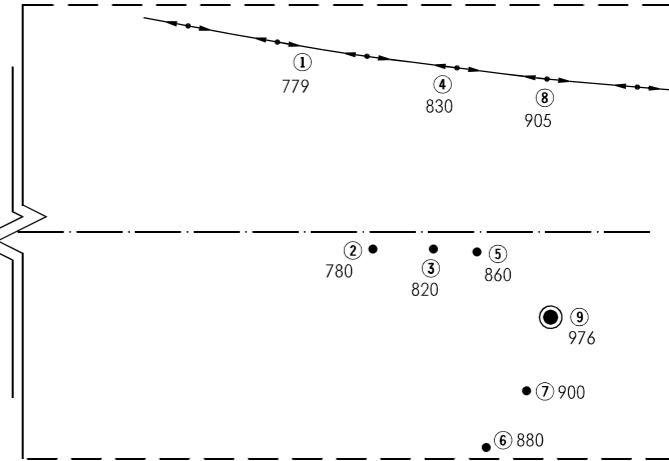

AERODROME OBSTACLE
CHART - ICAO

TYPE A (OPERATING LIMITATIONS)

DIMENSIONS AND ELEVATIONS IN METRES

CHITA, RUSSIA
KADALA
RWY 11

MAGNETIC VARIATION 8°W

DECLARED DISTANCES	
TAKE-OFF RUN AVAILABLE	RWY 11 2799
TAKE-OFF DISTANCE AVAILABLE	3199
ACCELERATE STOP DISTANCE AVAILABLE	2799
LANDING DISTANCE AVAILABLE	2799

LEGEND	
IDENTIFICATION NUMBER	①
POLE, TOWER, SPIRE, ANTENNA, MAST	●
MOUNTAIN	•
ELECTRIC POWER LINE	—+—+—+—