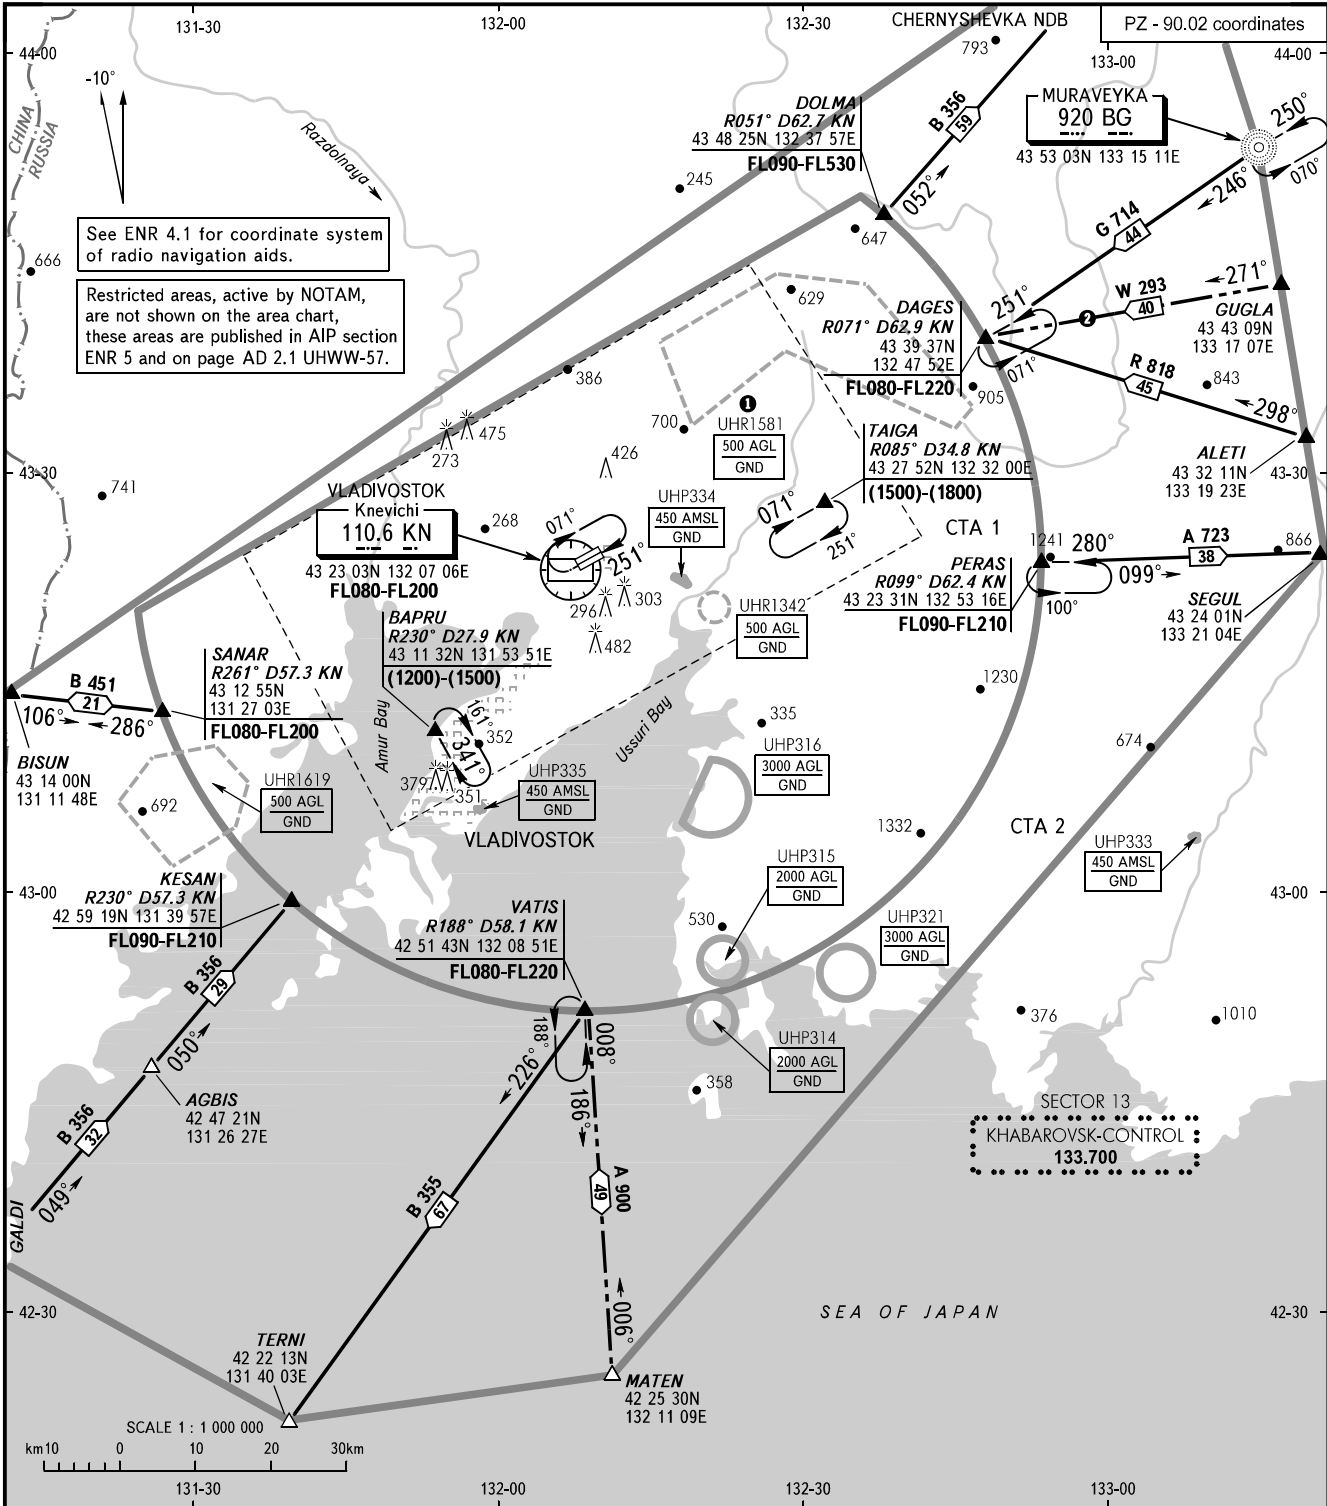

AREA CHART - ICAO

ARRIVAL, DEPARTURE
AND TRANSIT ROUTES

VLADIVOSTOK, RUSSIA

KNEVICH

See ENR 4.1 for coordinate system of radio navigation aids.

Restricted areas, active by NOTAM, are not shown on the area chart, these areas are published in AIP section ENR 5 and on page AD 2.1 UHWW-57.

APPROACH	124.700
RADAR	123.400
TOWER	119.500

- ① The restriction is not applicable to flights carried out according to SID and approach charts of VLADIVOSTOK/Knevichi AD.
- ② Only for Russian users of airspace.

BEARINGS AND TRACKS ARE MAGNETIC
ALTITUDES, HEIGHTS AND ELEVATIONS ARE IN METRES
DISTANCES ARE IN KILOMETRES

CHANGE: New chart