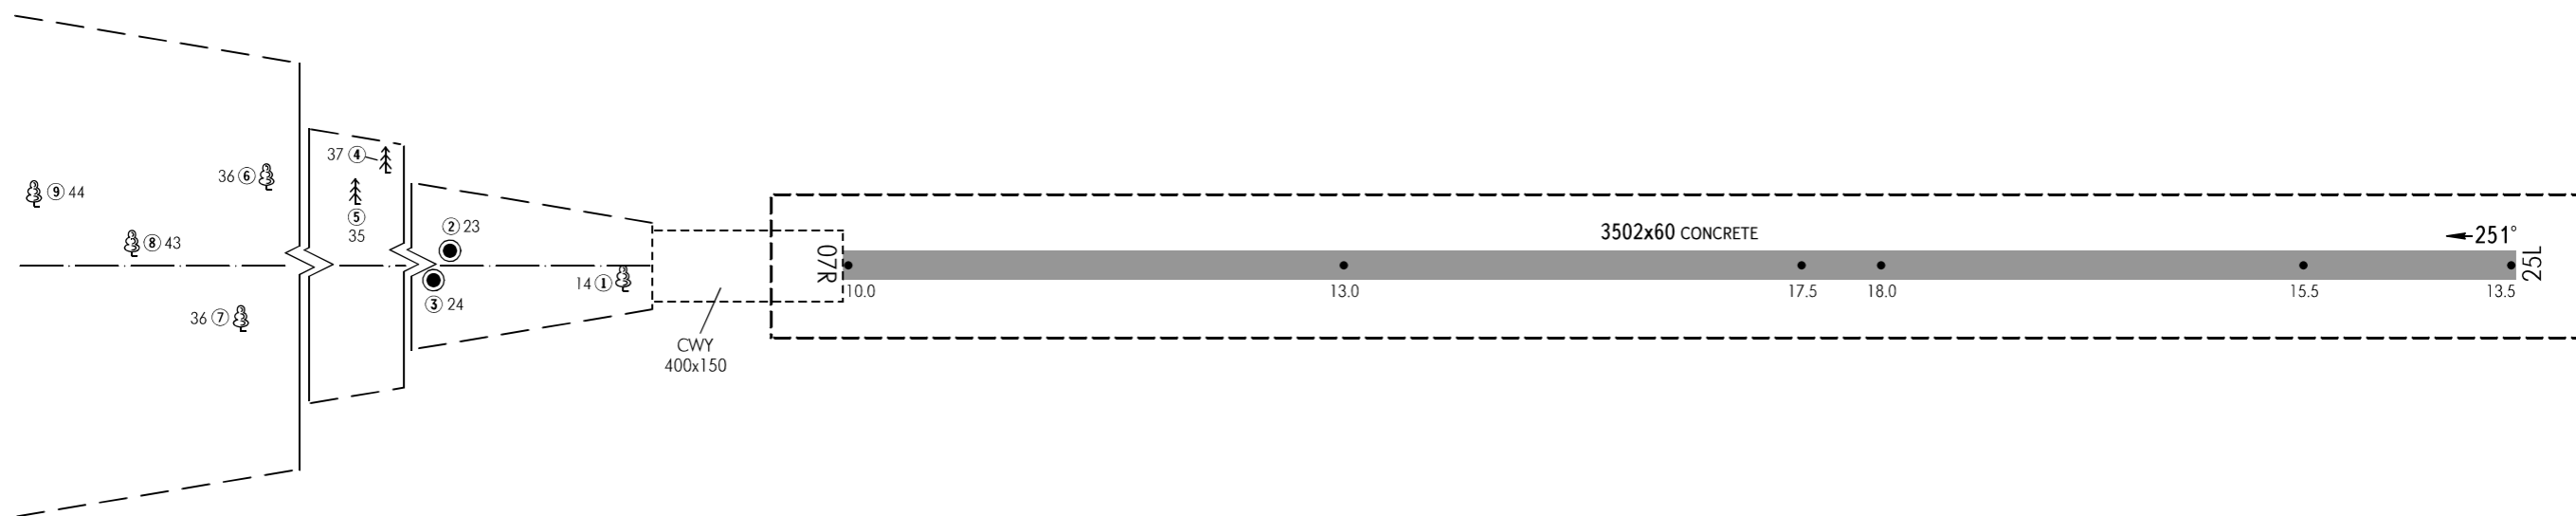

AERODROME OBSTACLE
CHART - ICAO

TYPE **A** (OPERATING LIMITATIONS)

DIMENSIONS AND ELEVATIONS IN METRES

VLADIVOSTOK, RUSSIA
KNEVICH
RWY 25L

MAGNETIC VARIATION 10°W

DECLARED DISTANCES	
	RWY 25L
TAKE-OFF RUN AVAILABLE	3502
TAKE-OFF DISTANCE AVAILABLE	3902
ACCELERATE STOP DISTANCE AVAILABLE	3502
LANDING DISTANCE AVAILABLE	3502

LEGEND

IDENTIFICATION NUMBER	①
ANTENNA	●
TREE	🌳

CHANGE: New chart