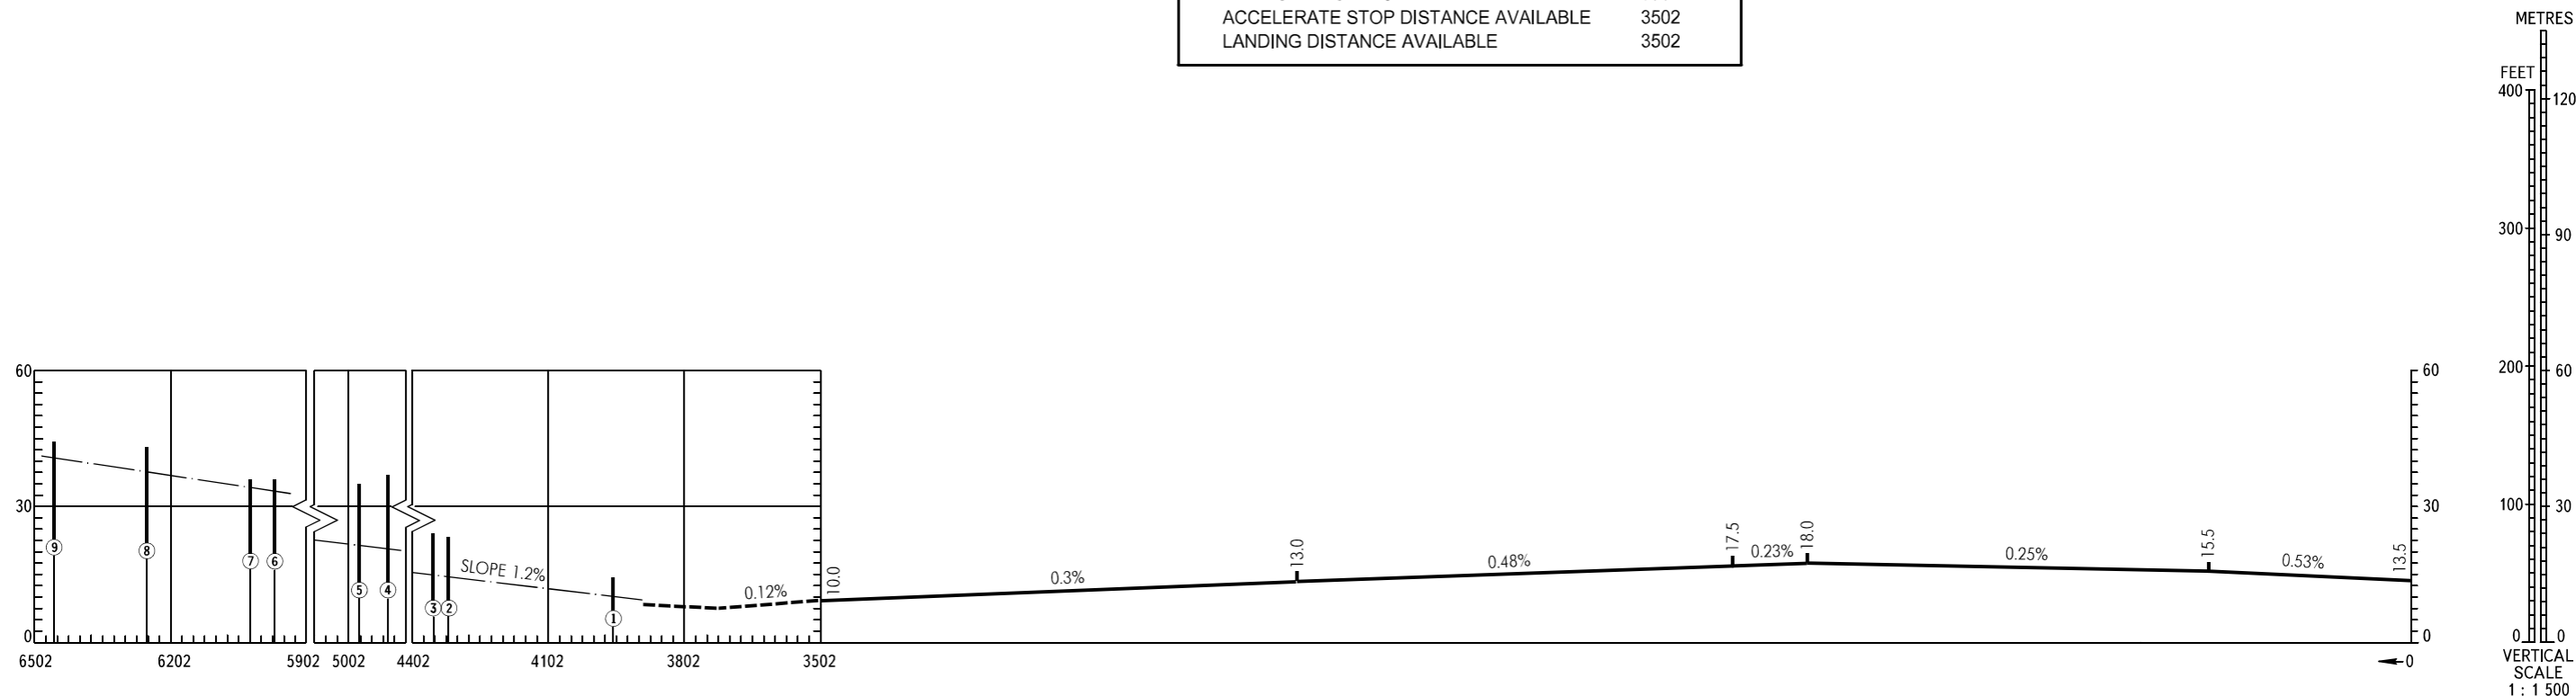

AERODROME OBSTACLE
CHART - ICAO

TYPE **A** (OPERATING LIMITATIONS)

DIMENSIONS AND ELEVATIONS IN METRES

VLADIVOSTOK, RUSSIA
KNEVICH
RWY 25L

MAGNETIC VARIATION 10°W

DECLARED DISTANCES	
	RWY 25L
TAKE-OFF RUN AVAILABLE	3502
TAKE-OFF DISTANCE AVAILABLE	3902
ACCELERATE STOP DISTANCE AVAILABLE	3502
LANDING DISTANCE AVAILABLE	3502

LEGEND

IDENTIFICATION NUMBER	①
ANTENNA	●
TREE	🌳

CHANGE: New chart