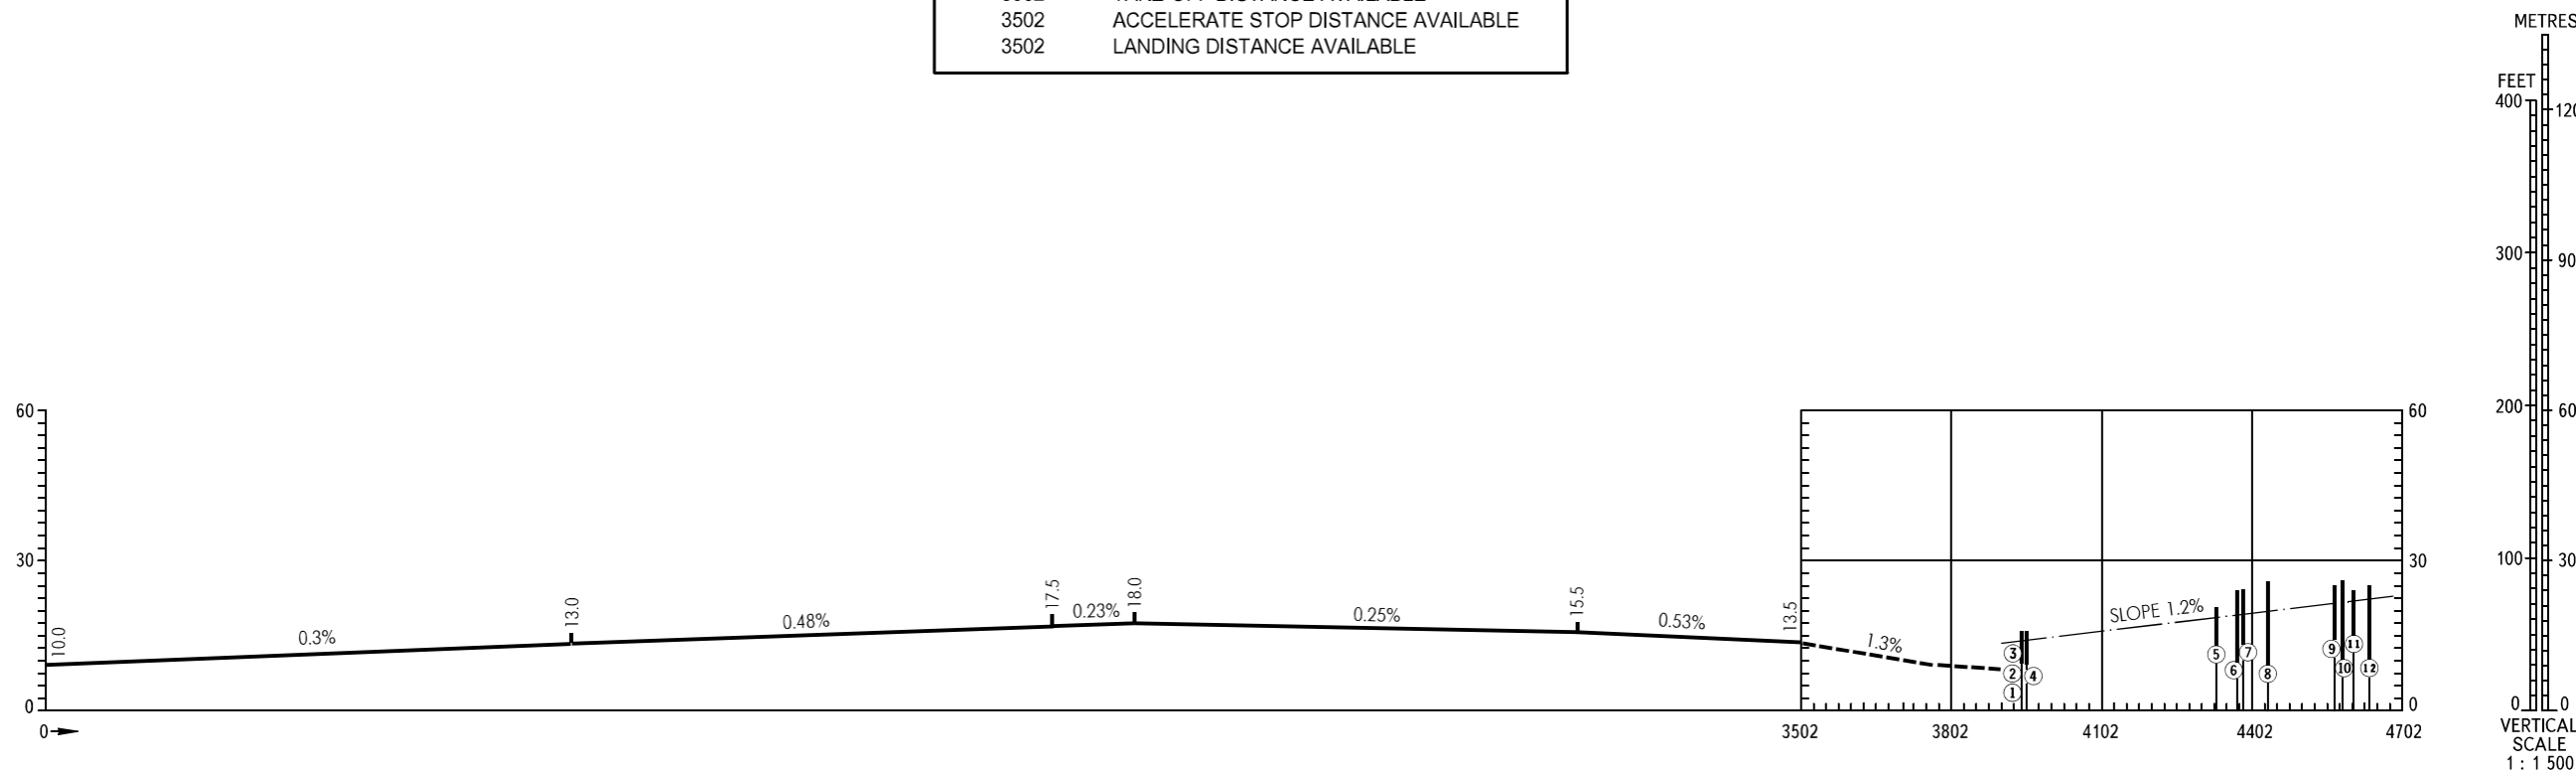

AERODROME OBSTACLE
CHART - ICAO

TYPE **A** (OPERATING LIMITATIONS)

DIMENSIONS AND ELEVATIONS IN METRES

VLADIVOSTOK, RUSSIA
KNEVICH
RWY 07R

MAGNETIC VARIATION 10°W

DECLARED DISTANCES	
RWY 07R	
3502	TAKE-OFF RUN AVAILABLE
3902	TAKE-OFF DISTANCE AVAILABLE
3502	ACCELERATE STOP DISTANCE AVAILABLE
3502	LANDING DISTANCE AVAILABLE

LEGEND

IDENTIFICATION NUMBER	Symbol
①	Obstacle
●	ANTENNA
🌲	TREE

CHANGE: New chart