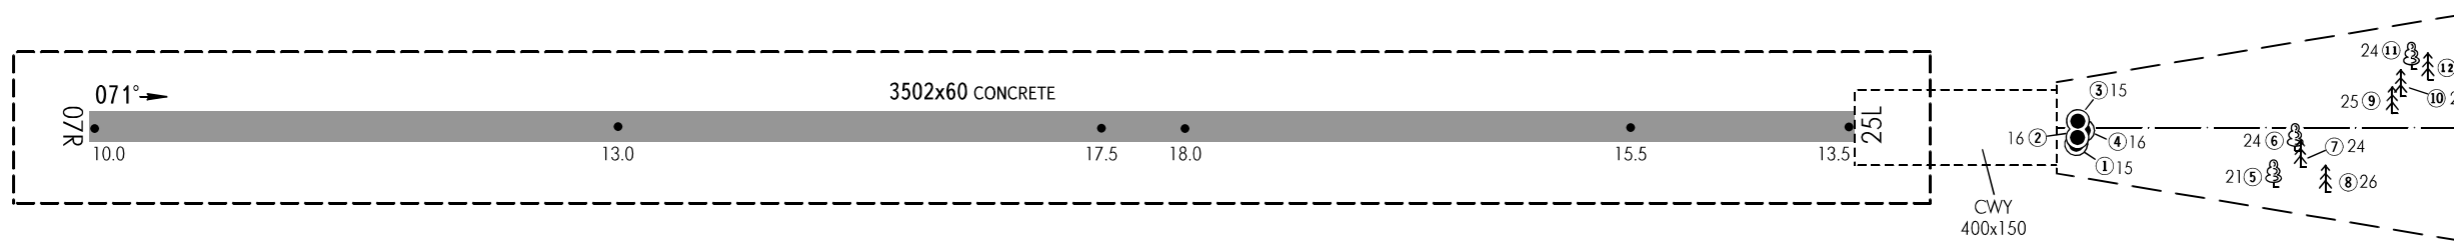

AERODROME OBSTACLE
CHART - ICAO

TYPE **A** (OPERATING LIMITATIONS)

DIMENSIONS AND ELEVATIONS IN METRES

VLADIVOSTOK, RUSSIA
KNEVICH
RWY 07R

MAGNETIC VARIATION 10°W

DECLARED DISTANCES	
RWY 07R	
3502	TAKE-OFF RUN AVAILABLE
3902	TAKE-OFF DISTANCE AVAILABLE
3502	ACCELERATE STOP DISTANCE AVAILABLE
3502	LANDING DISTANCE AVAILABLE

LEGEND

IDENTIFICATION NUMBER	Symbol
①	Obstacle
●	ANTENNA
🌲	TREE

CHANGE: New chart