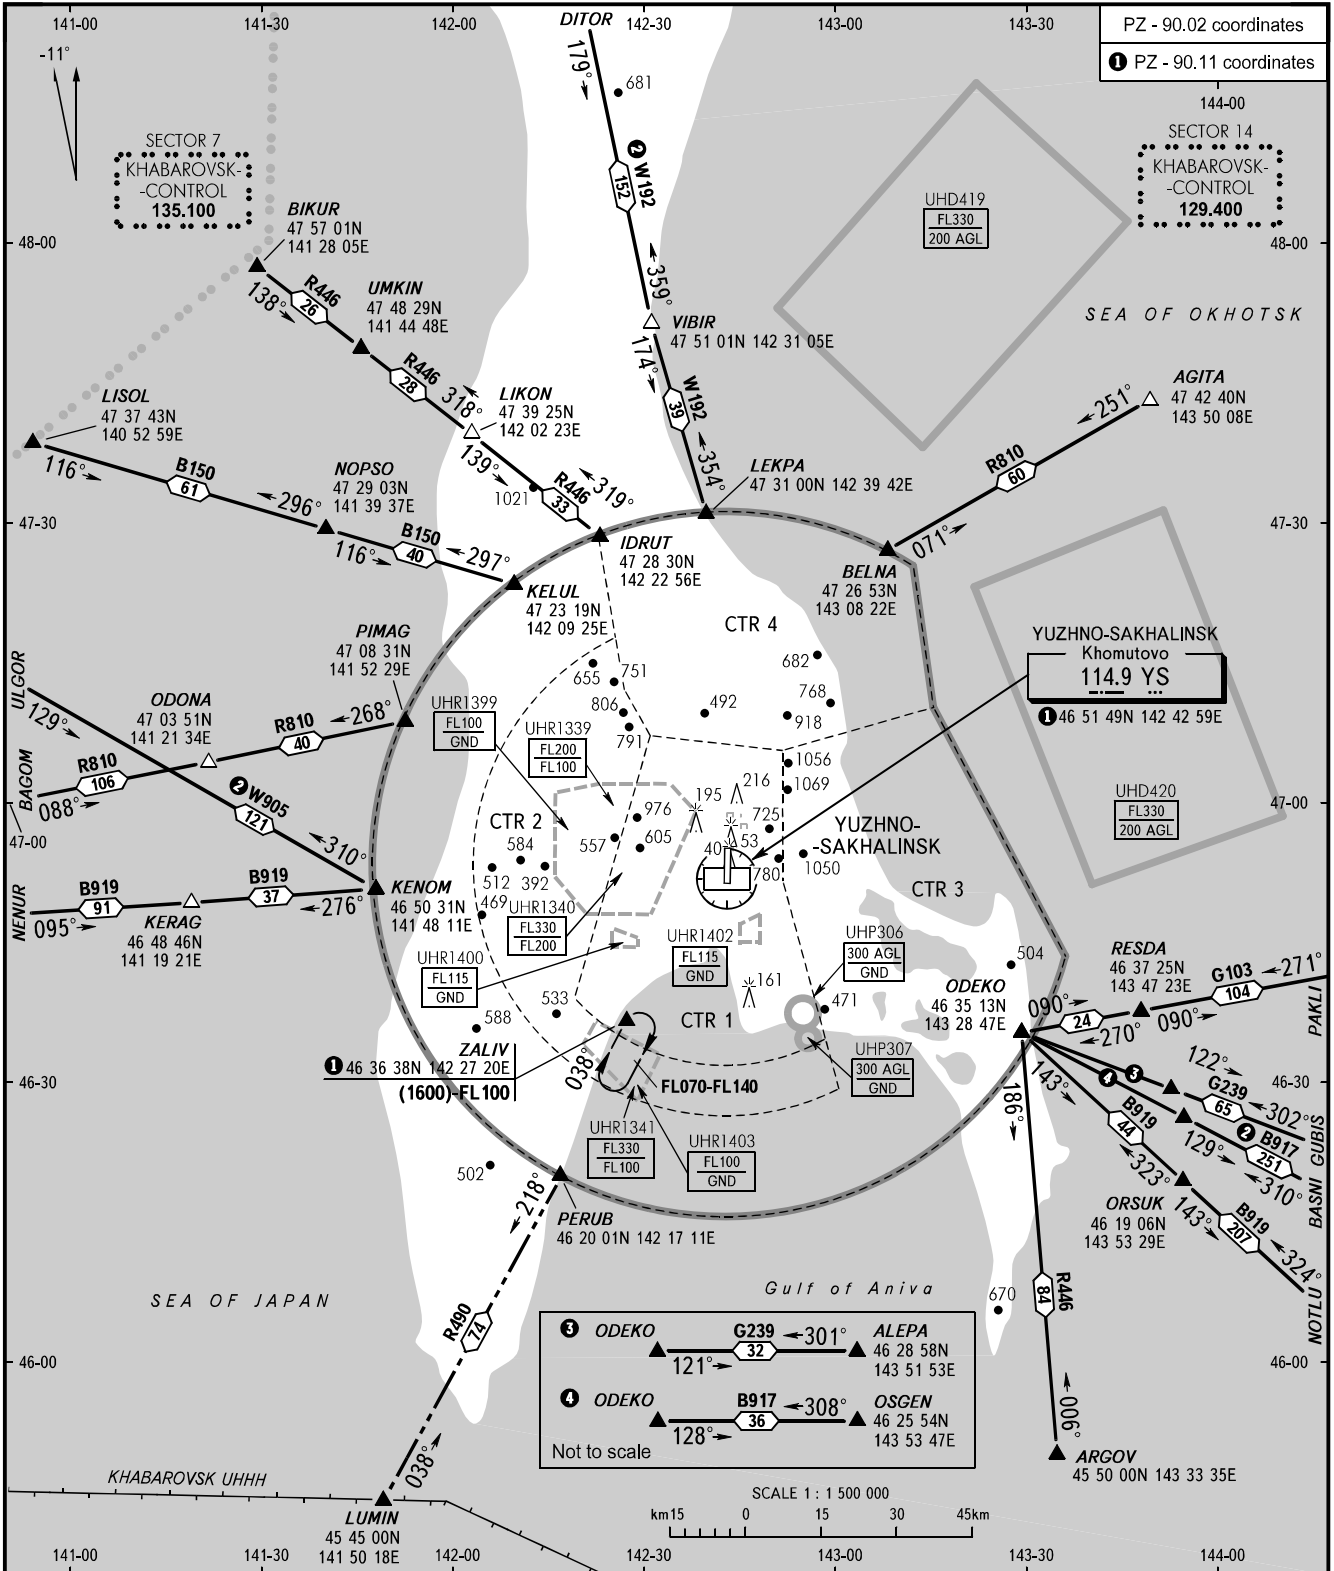

AREA CHART - ICAO

ARRIVAL, DEPARTURE
AND TRANSIT ROUTES

YUZHNO-SAKHALINSK, RUSSIA

KHOMUTOVO

RADAR TOWER 120.600 122.000

② Only for Russian users of airspace.

BEARINGS AND TRACKS ARE MAGNETIC
ALTITUDES, HEIGHTS AND ELEVATIONS IN METRES
DISTANCES IN KILOMETRES