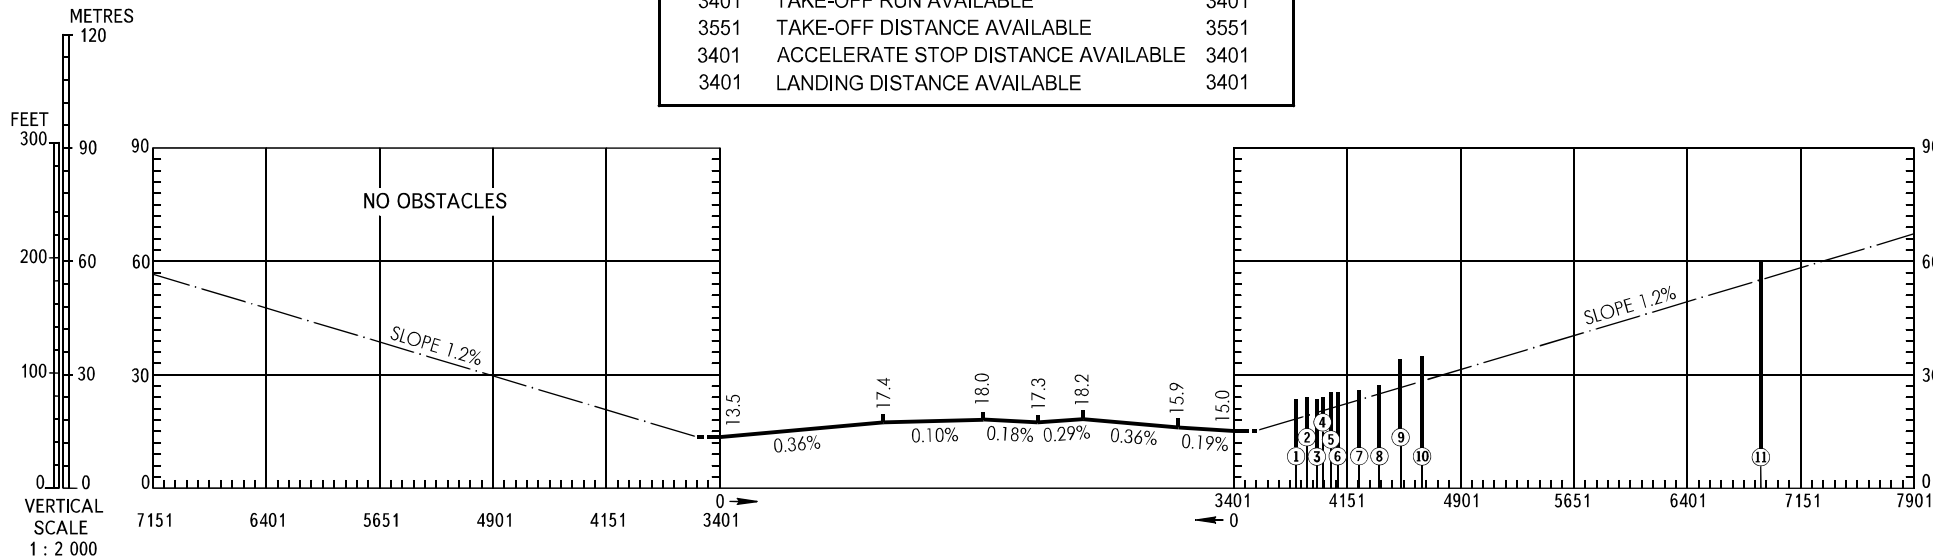

# AERODROME OBSTACLE CHART - ICAO

TYPE **A** (OPERATING LIMITATIONS)

DIMENSIONS AND ELEVATIONS IN METRES

**YUZHNO-SAKHALINSK, RUSSIA**  
**KHOMUTOVO**  
**RWY 01/19**

MAGNETIC VARIATION **11°W** 2016

DECLARED DISTANCES		
RWY 01		RWY 19
3401	TAKE-OFF RUN AVAILABLE	3401
3551	TAKE-OFF DISTANCE AVAILABLE	3551
3401	ACCELERATE STOP DISTANCE AVAILABLE	3401
3401	LANDING DISTANCE AVAILABLE	33401

VERTICAL SCALE 1 : 2 000