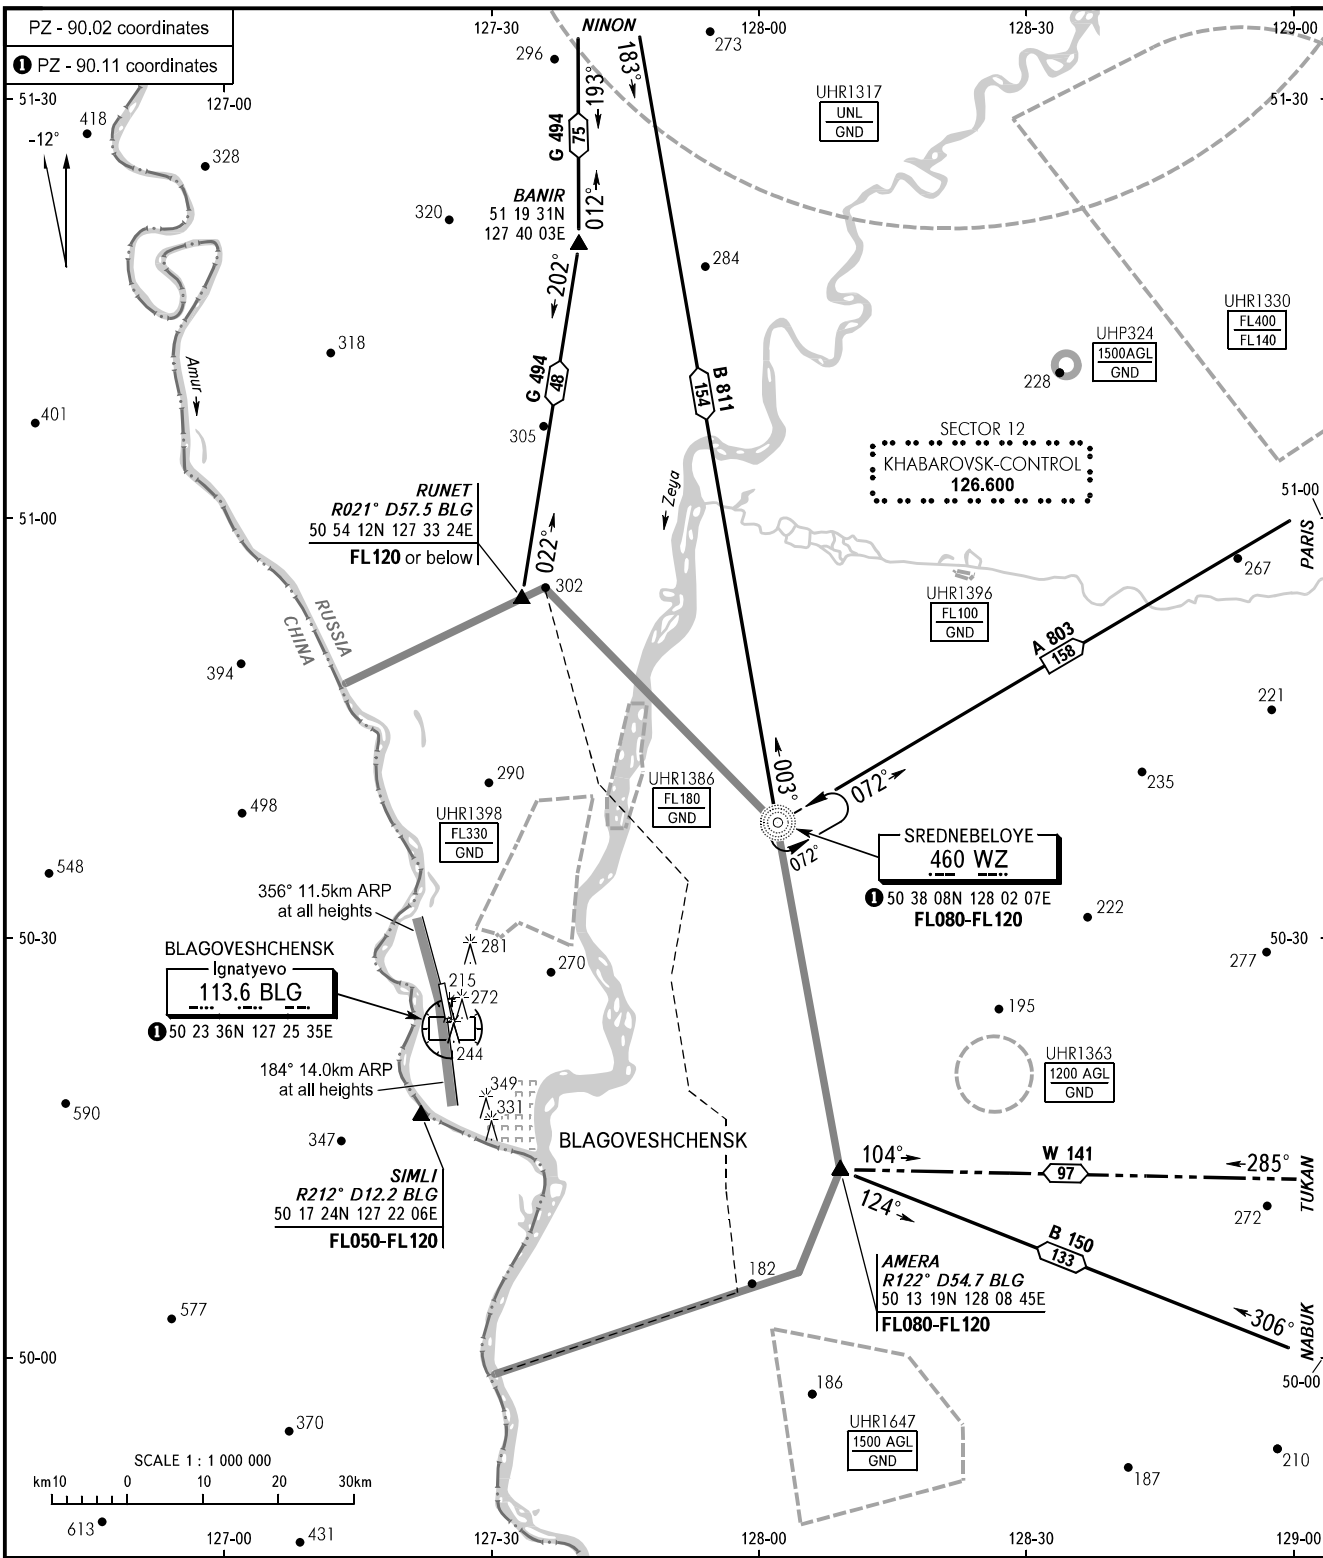

AREA CHART - ICAO

ARRIVAL, DEPARTURE
AND TRANSIT ROUTES

BLAGOVESHCHENSK, RUSSIA

IGNATYEVO

TOWER 127.200

CHANGE: New chart

BEARINGS AND TRACKS ARE MAGNETIC
 ALTITUDES, HEIGHTS AND ELEVATIONS ARE IN METRES
 DISTANCES ARE IN KILOMETRES