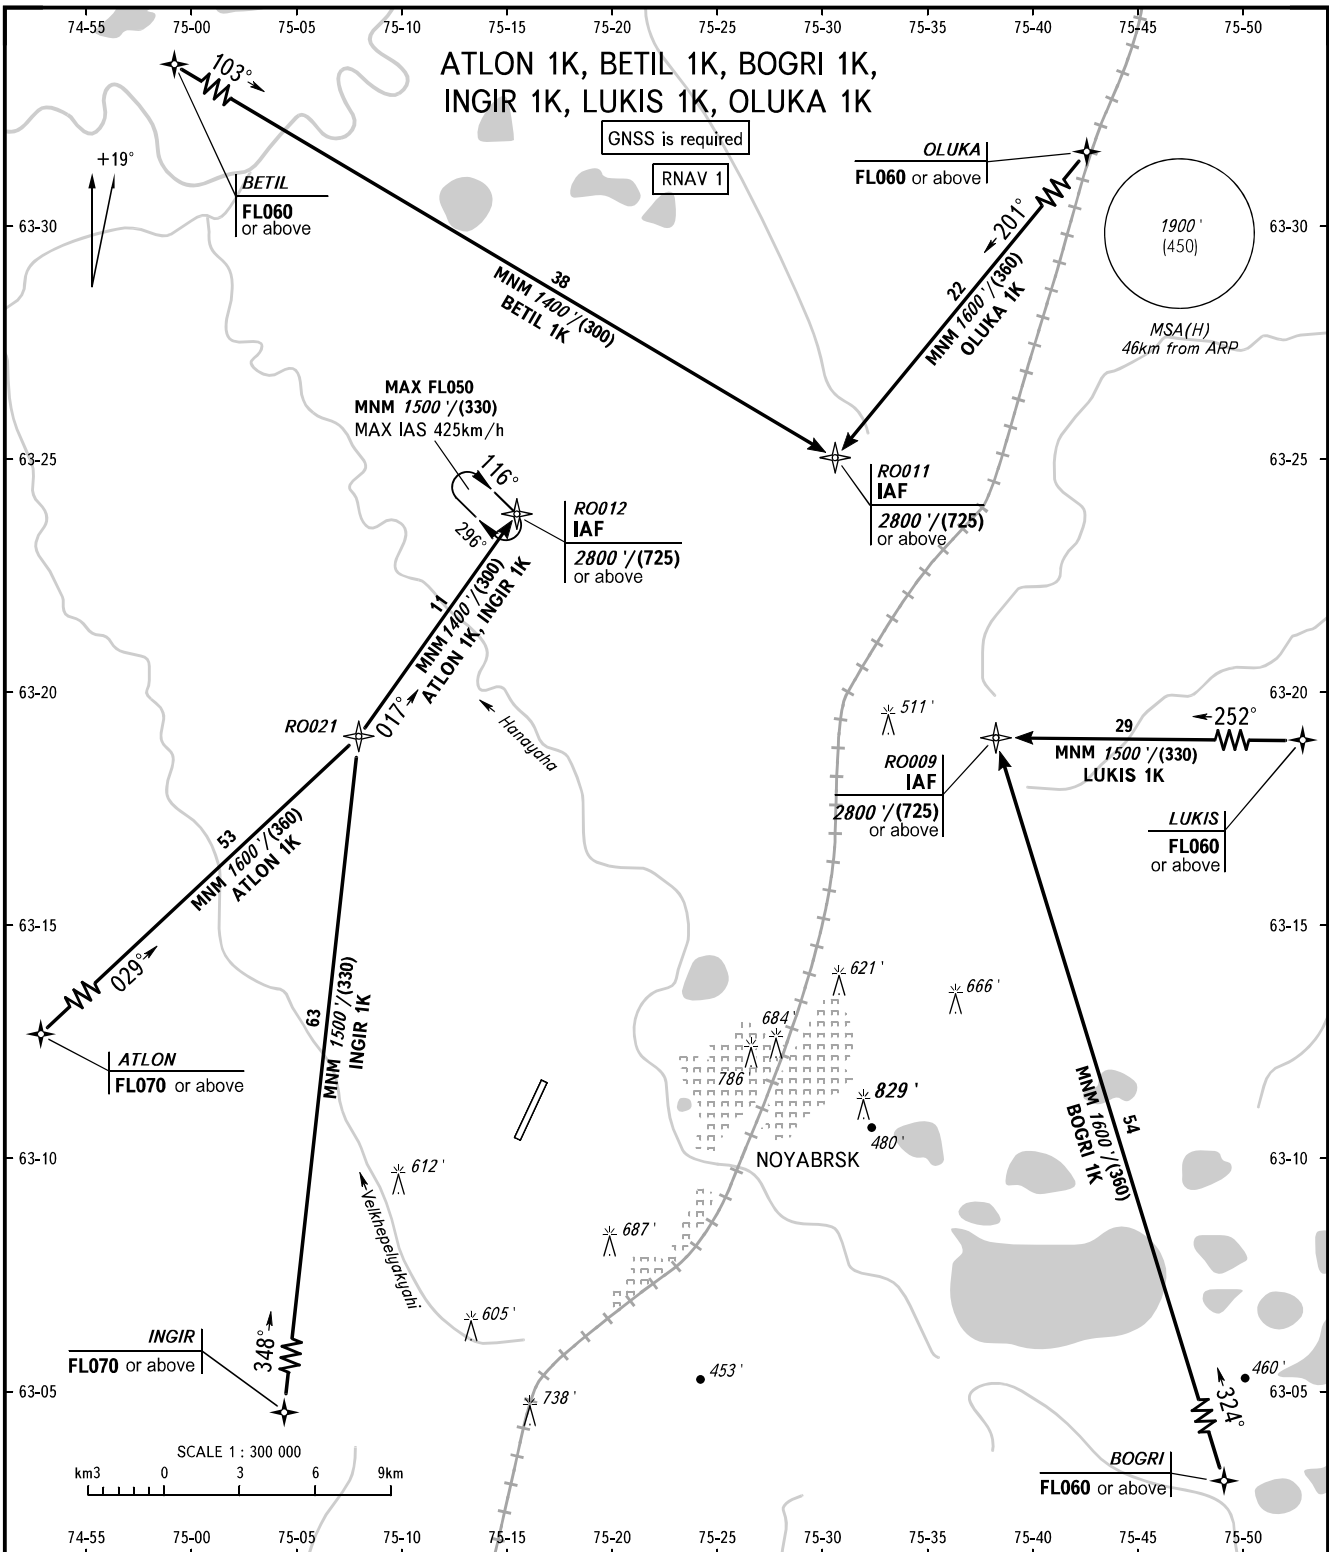

STANDARD ARRIVAL CHART
INSTRUMENT (STAR) - ICAO

NOYABRSK, RUSSIA

NOYABRSK

RNAV RWY 19

TRANSITION
LEVEL : **1**

- 1** TRANSITION LEVEL:
- FL040 when QNH is 1013 hPa (760mm mercury column) or above;
 - FL050 when QNH is 977 hPa (733mm mercury column) or above, but less than 1013 hPa (760mm mercury column);
 - FL060 when QNH is less than 977 hPa (733mm mercury column).

WARNING

Flights over the city below 2500' / (635) are PROHIBITED.

BEARINGS AND TRACKS ARE MAGNETIC
ALTITUDES AND ELEVATIONS IN FEET
HEIGHTS IN METRES
DISTANCES IN KILOMETRES

Alt set: -QNH(QFE on req);
-hPa(mm on req).