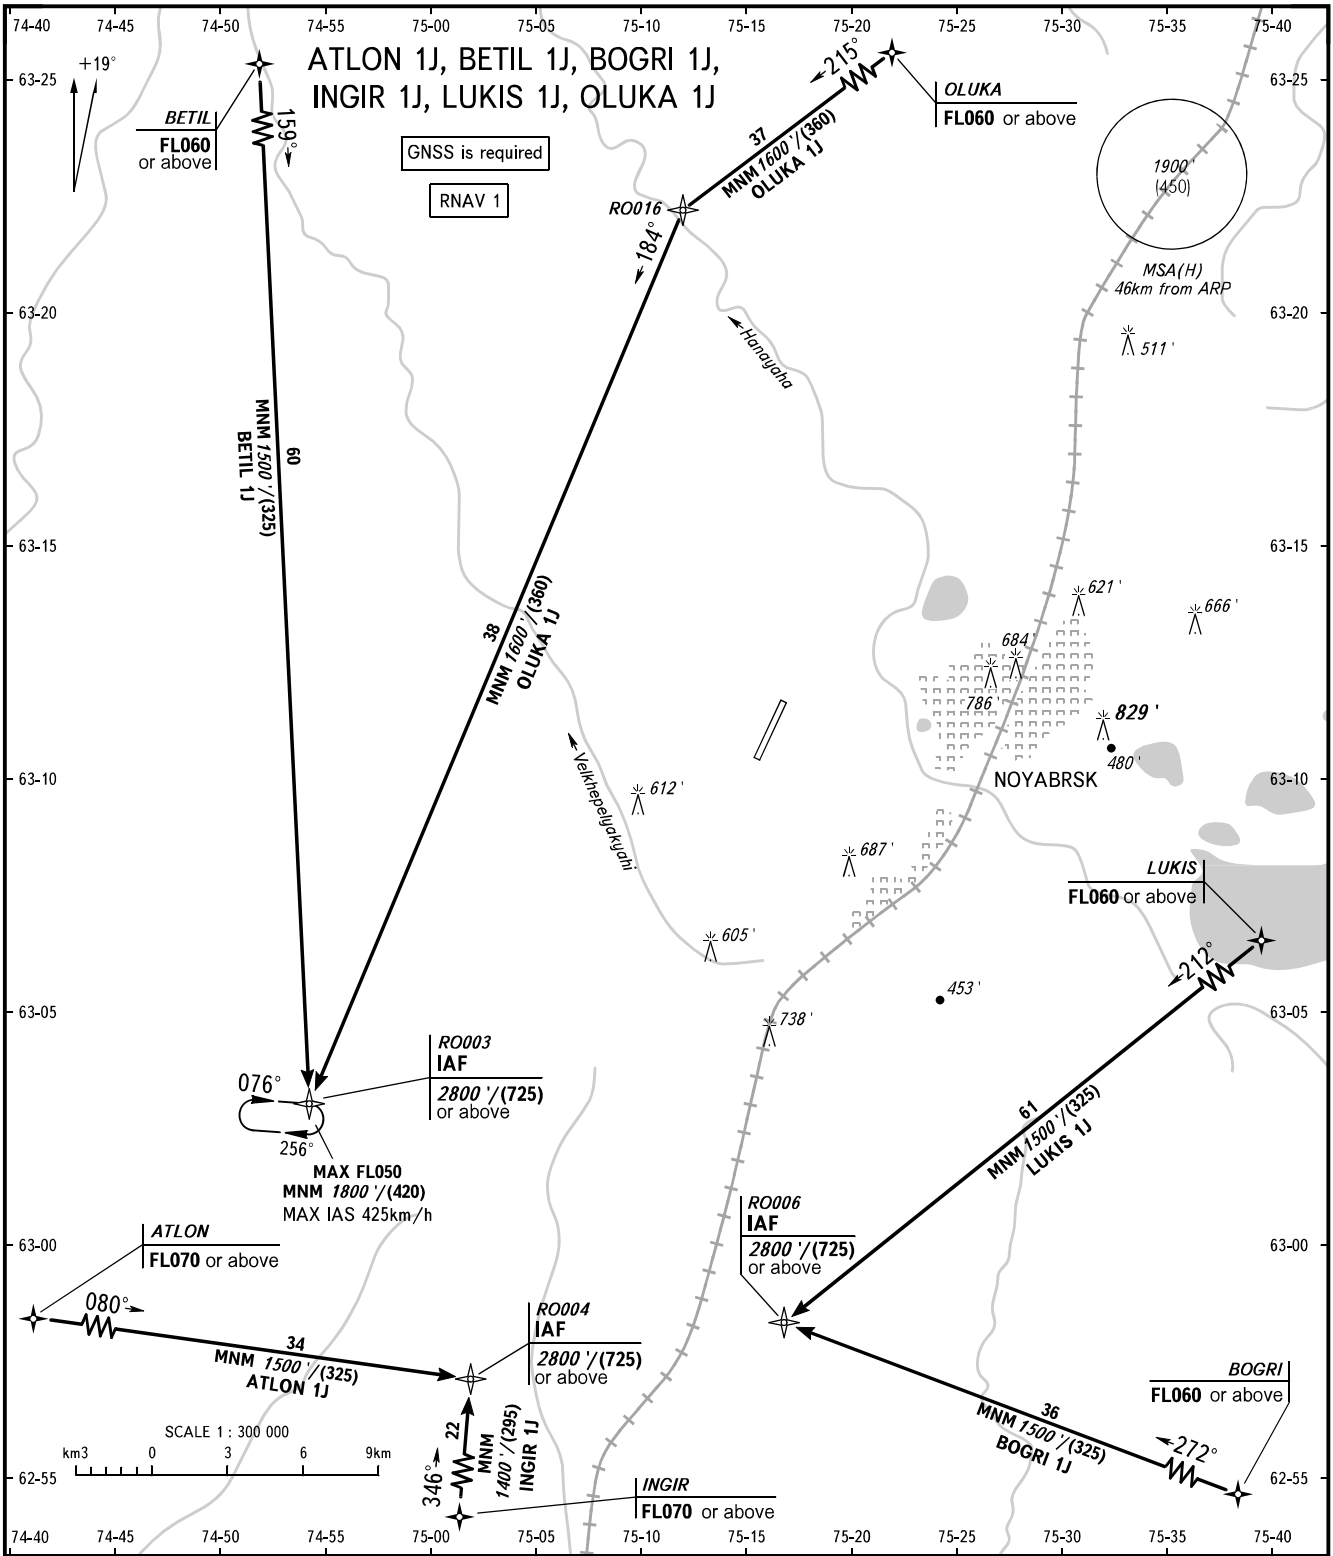

STANDARD ARRIVAL CHART
INSTRUMENT (STAR) - ICAO

NOYABRSK, RUSSIA
NOYABRSK
RNAV RWY 01

TRANSITION
LEVEL : **1**

- 1** TRANSITION LEVEL:
- FL040 when QNH is 1013 hPa (760mm mercury column) or above;
 - FL050 when QNH is 977 hPa (733mm mercury column) or above, but less than 1013 hPa (760mm mercury column);
 - FL060 when QNH is less than 977 hPa (733mm mercury column).

WARNING

Flights over the city below 2500'/(630) are PROHIBITED.

BEARINGS AND TRACKS ARE MAGNETIC
ALTITUDES AND ELEVATIONS IN FEET
HEIGHTS IN METRES
DISTANCES IN KILOMETRES

Alt set: -QNH(QFE on req);
-hPa(mm on req).