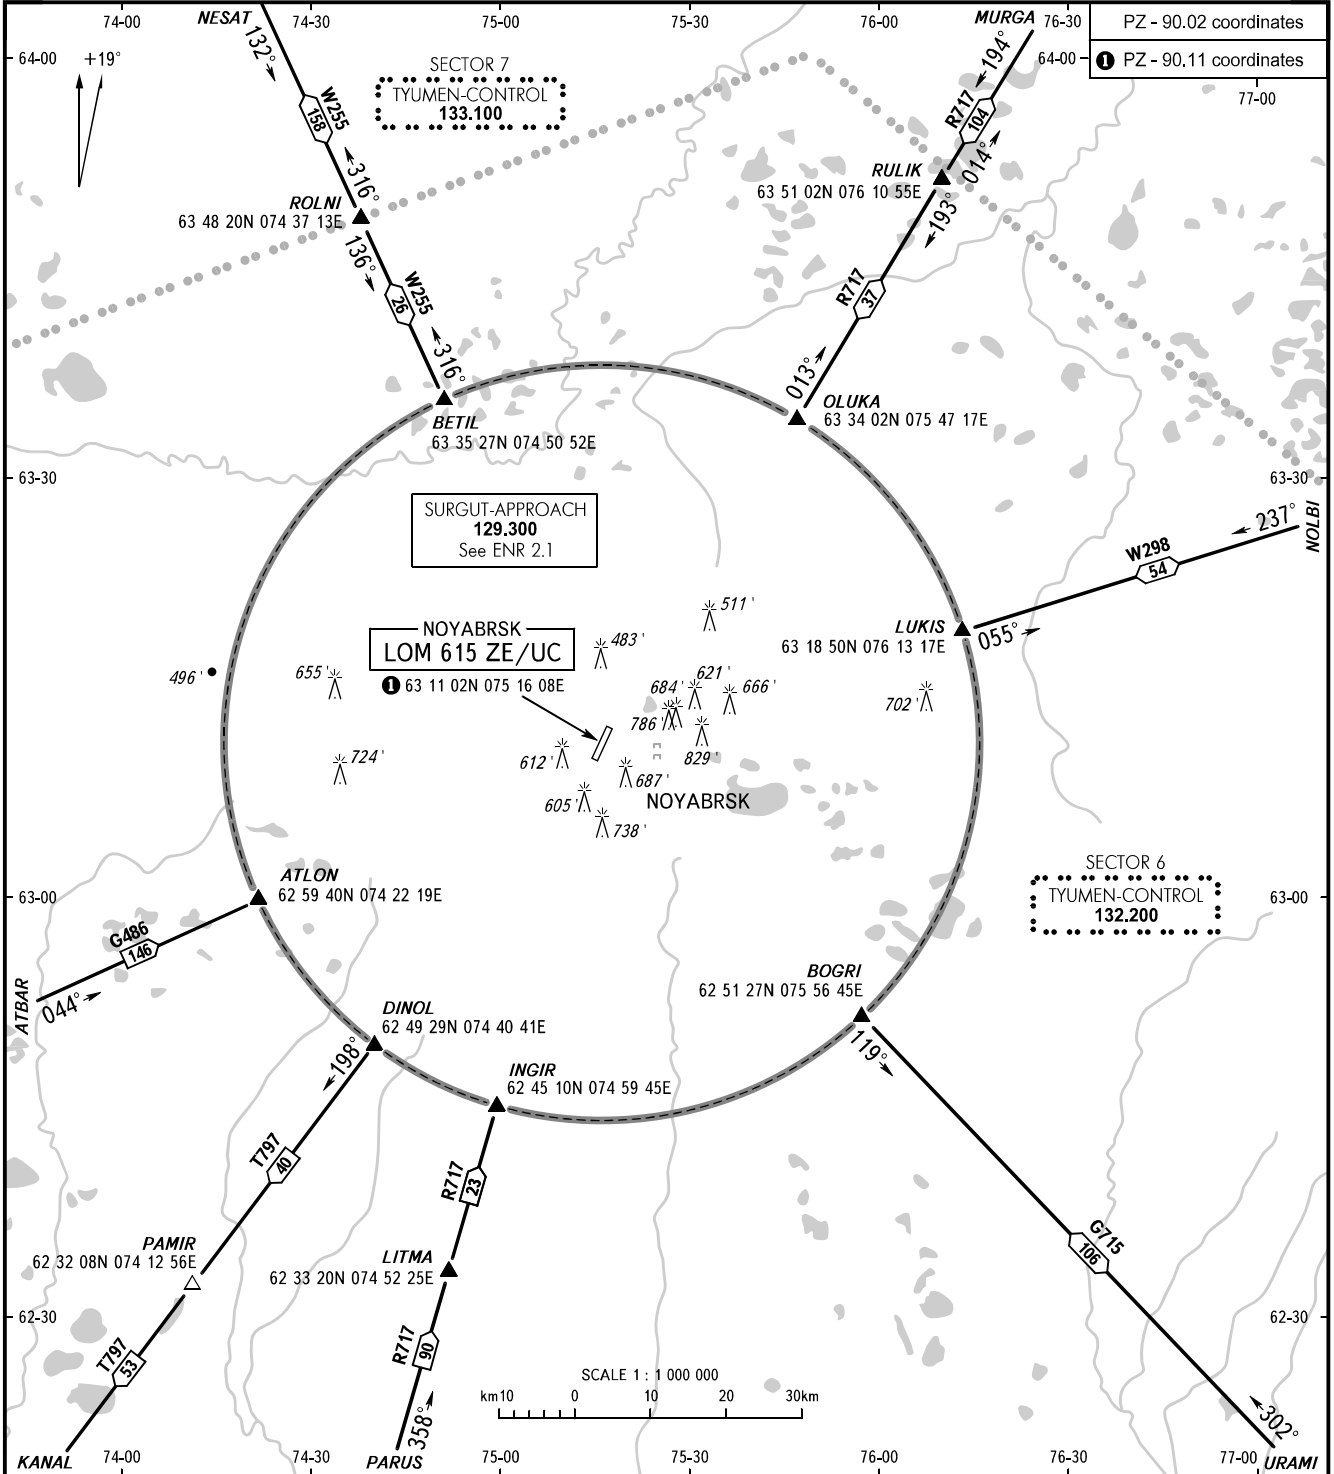

AREA CHART - ICAO

ARRIVAL, DEPARTURE
AND TRANSIT ROUTES

NOYABRSK, RUSSIA

NOYABRSK

TOWER 121.200

BEARINGS AND TRACKS ARE MAGNETIC
ALTITUDES AND ELEVATIONS IN FEET
DISTANCES IN KILOMETRES

CHANGE: New chart