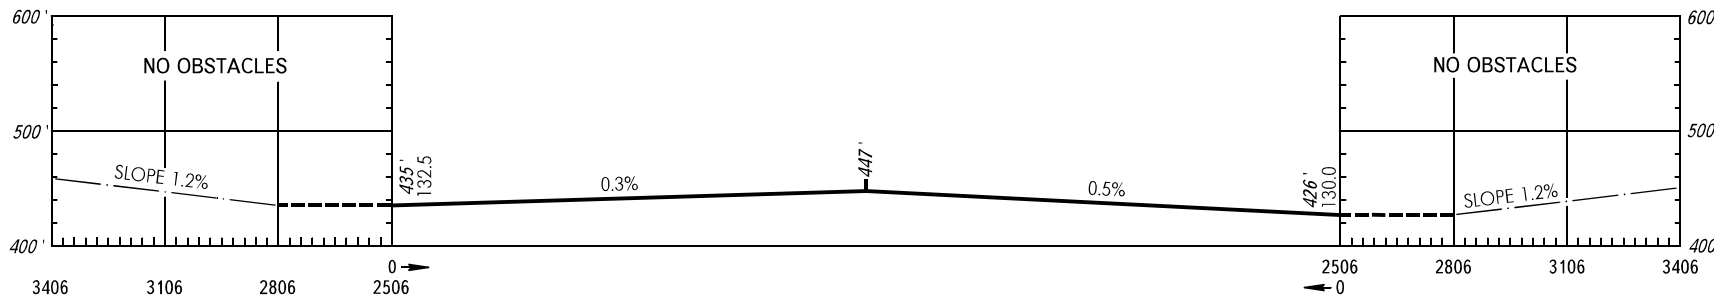

# AERODROME OBSTACLE CHART - ICAO

TYPE **A** (OPERATING LIMITATIONS)

DIMENSIONS IN METRES, ELEVATIONS IN *FEET* AND METRES

**NOYABRSK, RUSSIA**  
NOYABRSK  
RWY 01/19

MAGNETIC VARIATION **19°E (2018)**

DECLARED DISTANCES			
RWY 01		RWY 19	
2506	TAKE-OFF RUN AVAILABLE	2506	
2806	TAKE-OFF DISTANCE AVAILABLE	2806	
2506	ACCELERATE-STOP DISTANCE AVAILABLE	2506	
2506	LANDING DISTANCE AVAILABLE	2506	